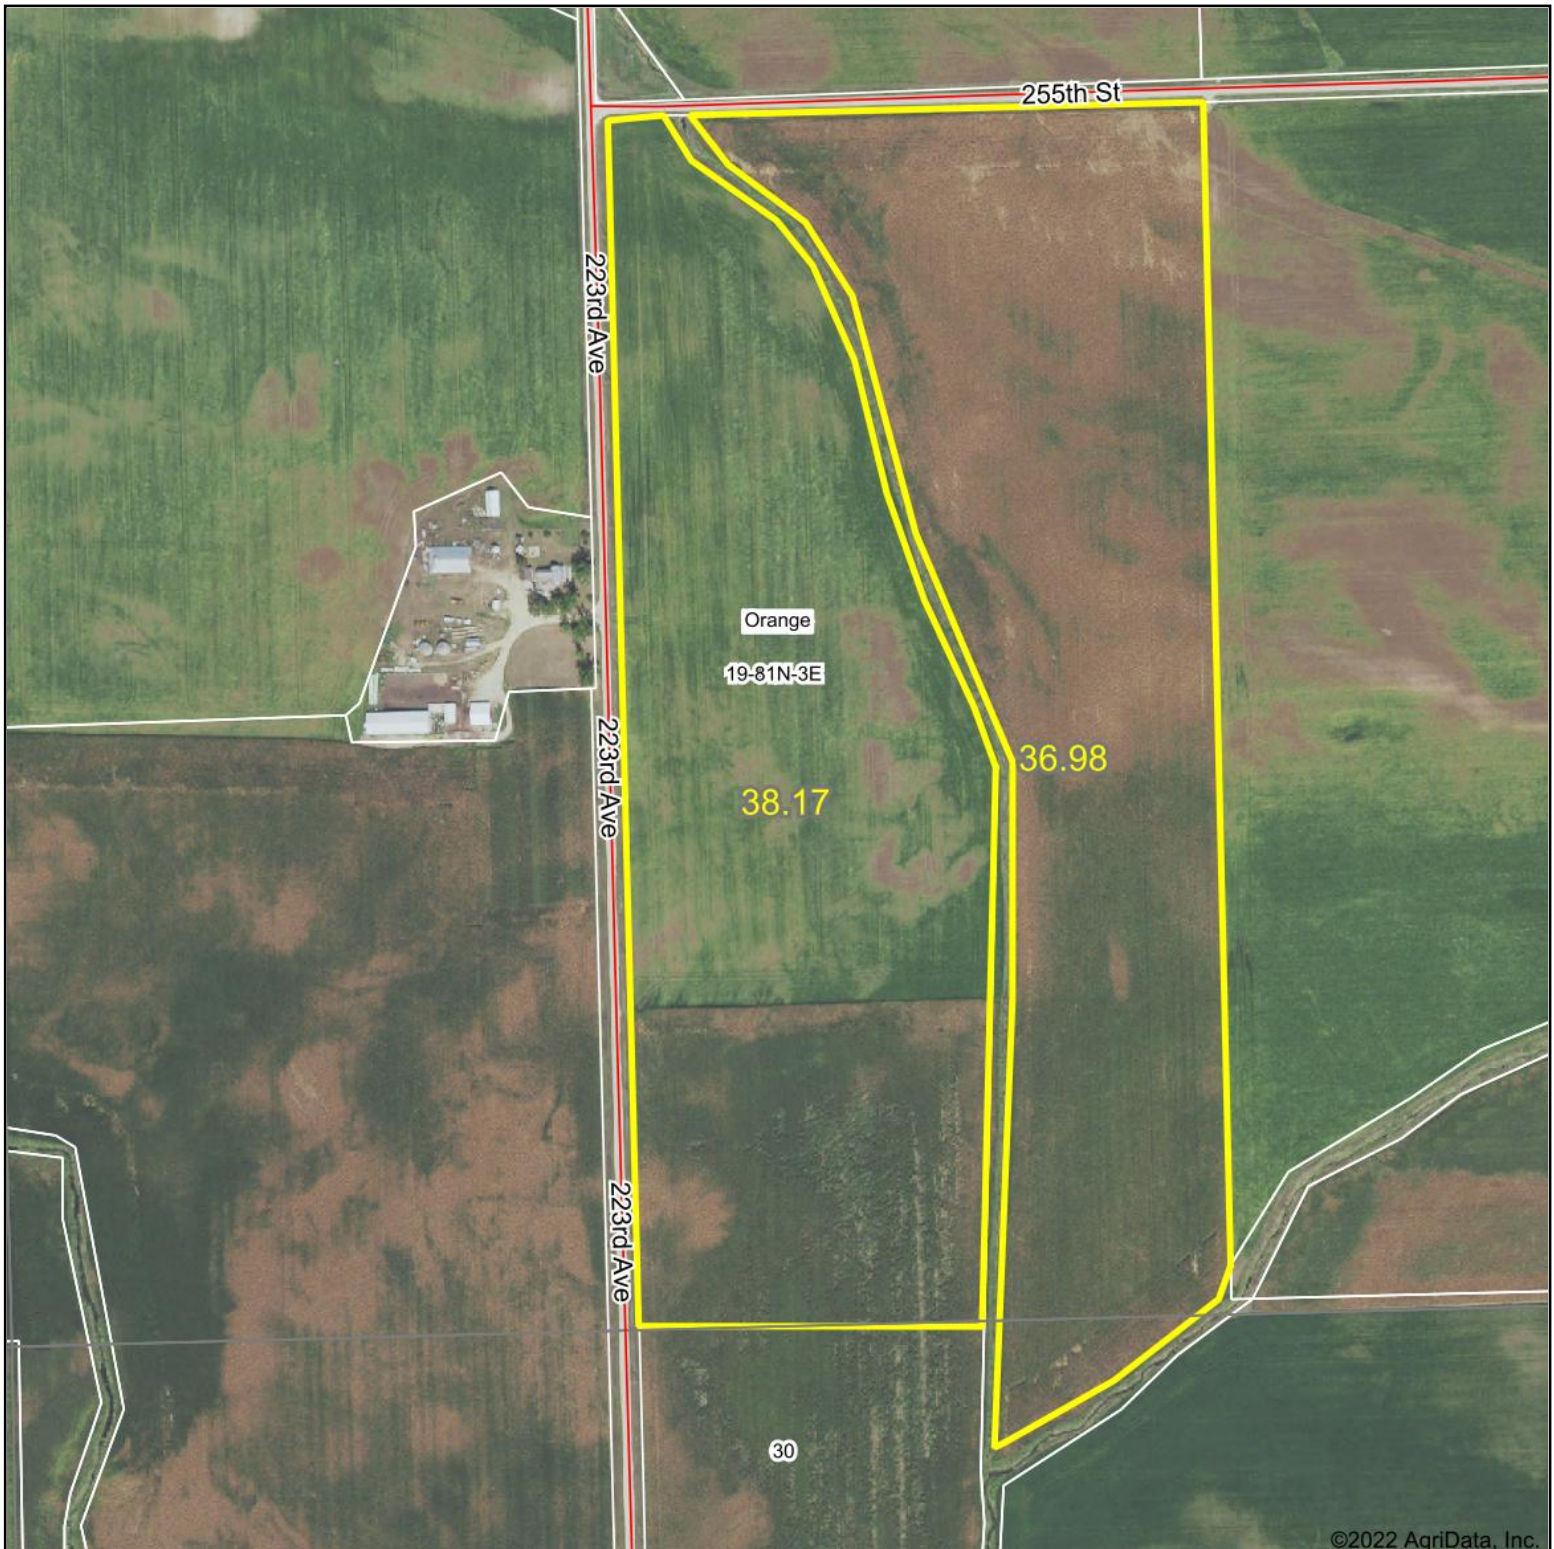

Aerial Map - Tract 5 - Tillable Acres

©2022 AgriData, Inc.

Map Center: 41° 48' 12.11, -90° 39' 32.76

19-81N-3E
Clinton County
Iowa

9/15/2022

© AgriData, Inc. 2021 www.AgriDataInc.com

Field borders provided by Farm Service Agency as of 5/21/2008.