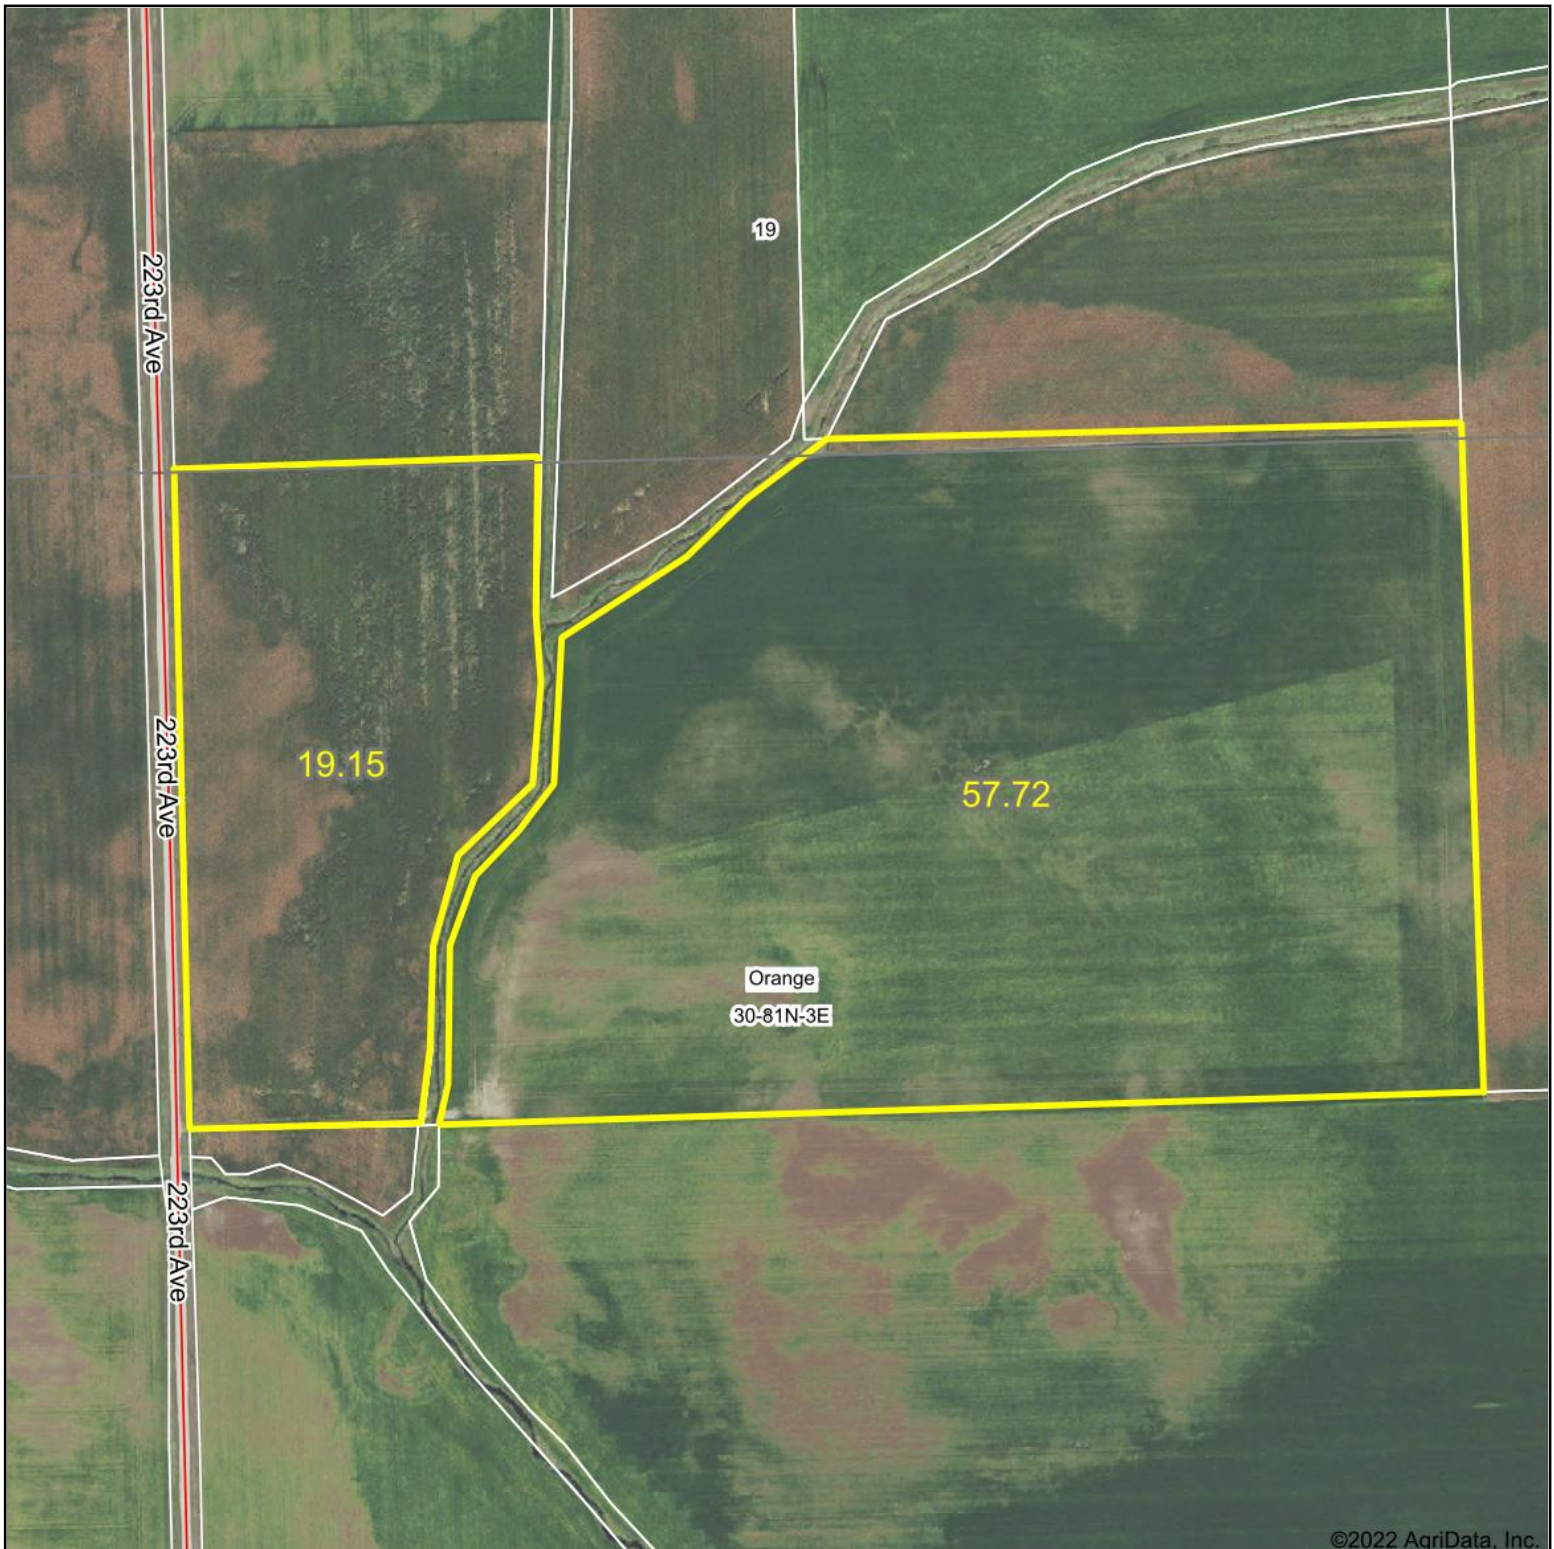

Aerial Map - Tract 6 - Tillable Acres

©2022 AgriData, Inc.

Map Center: 41° 47' 54.07, -90° 39' 21.25

30-81N-3E
Clinton County
Iowa

9/15/2022

Field borders provided by Farm Service Agency as of 5/21/2008.