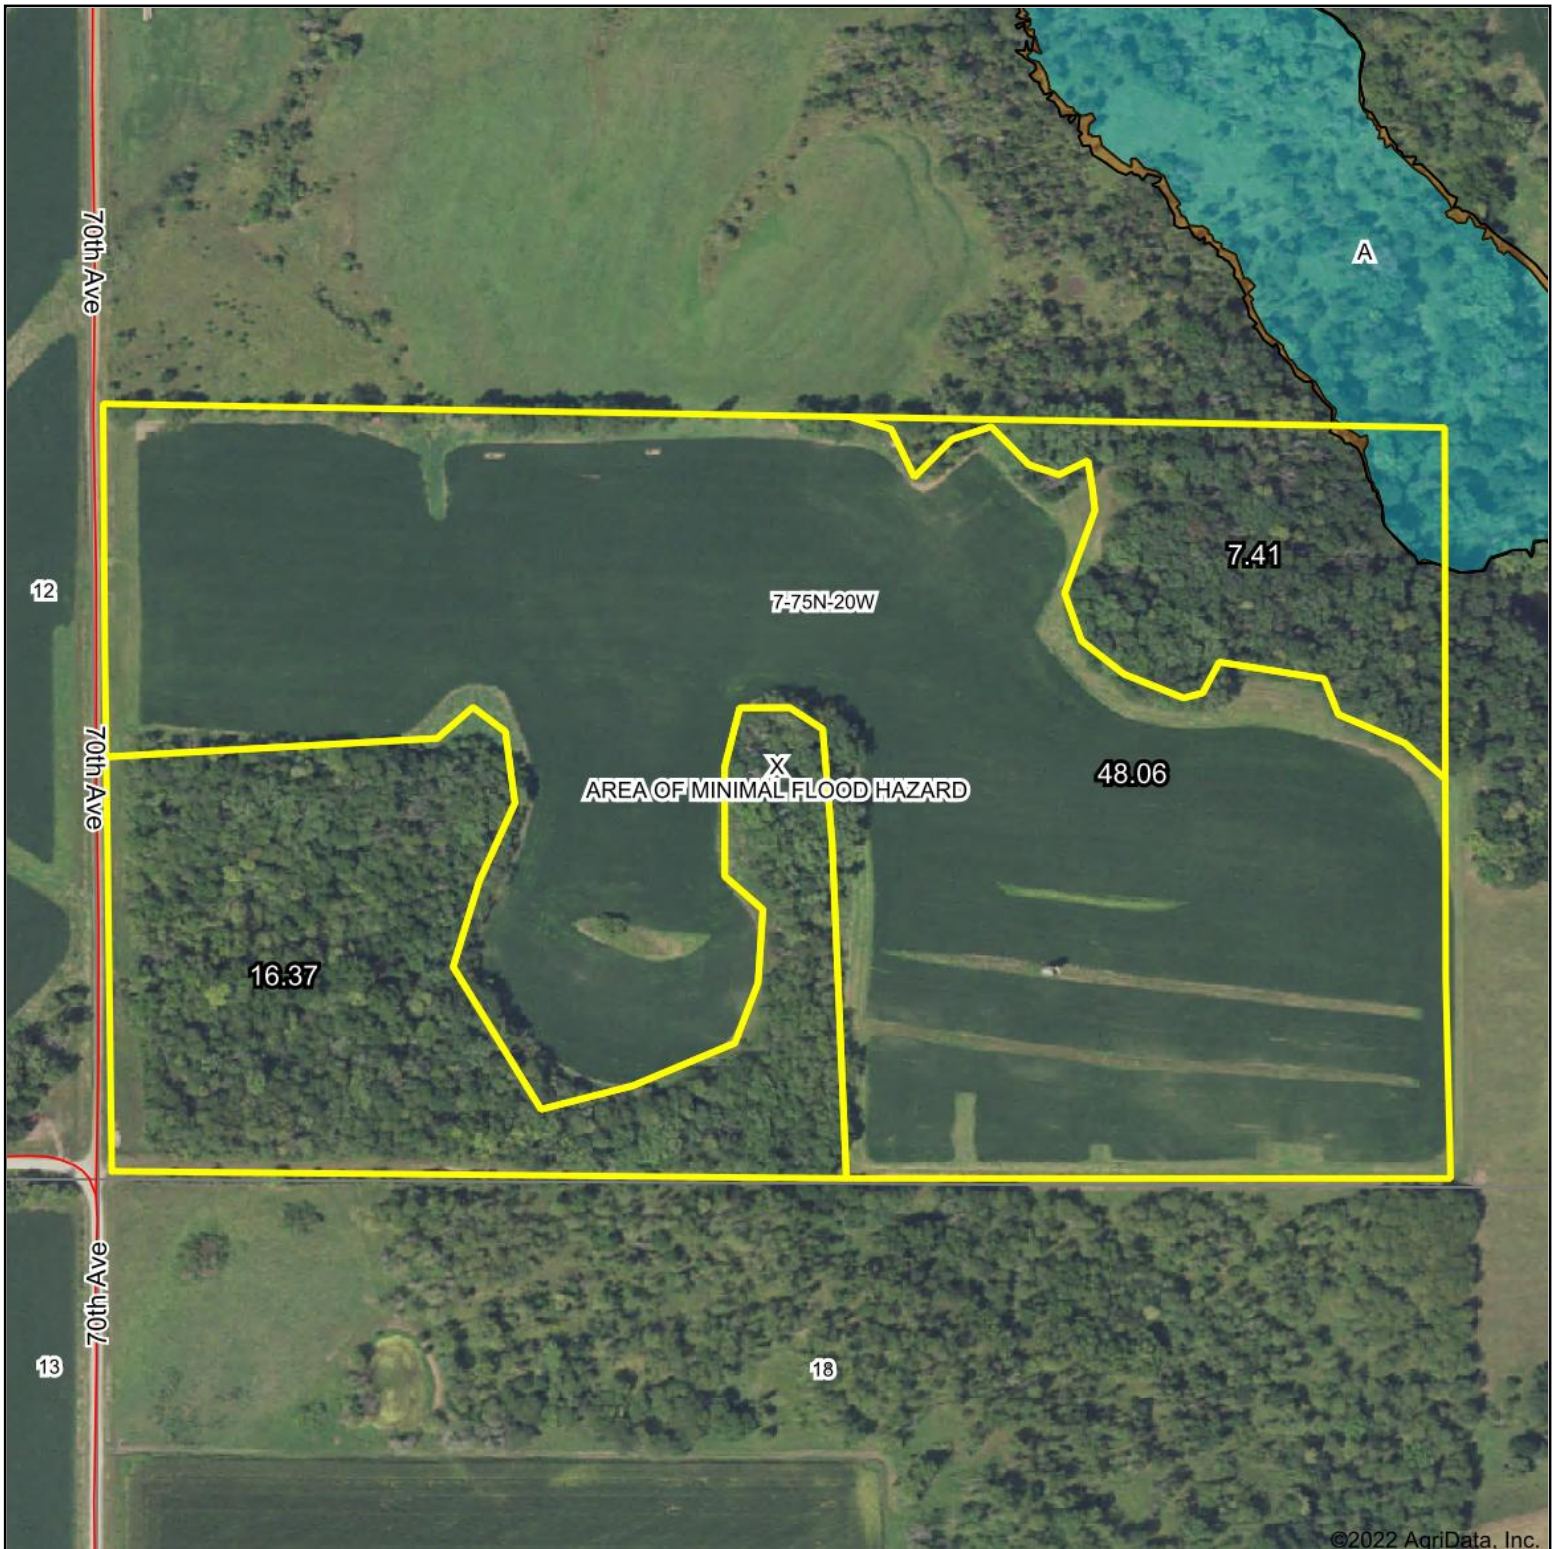

# Flood Map

Map Center: 41° 18' 28.87, -93° 12' 34.39

**7-75N-20W**  
**Marion County**  
**Iowa**

9/3/2022

Flood related information provided by FEMA