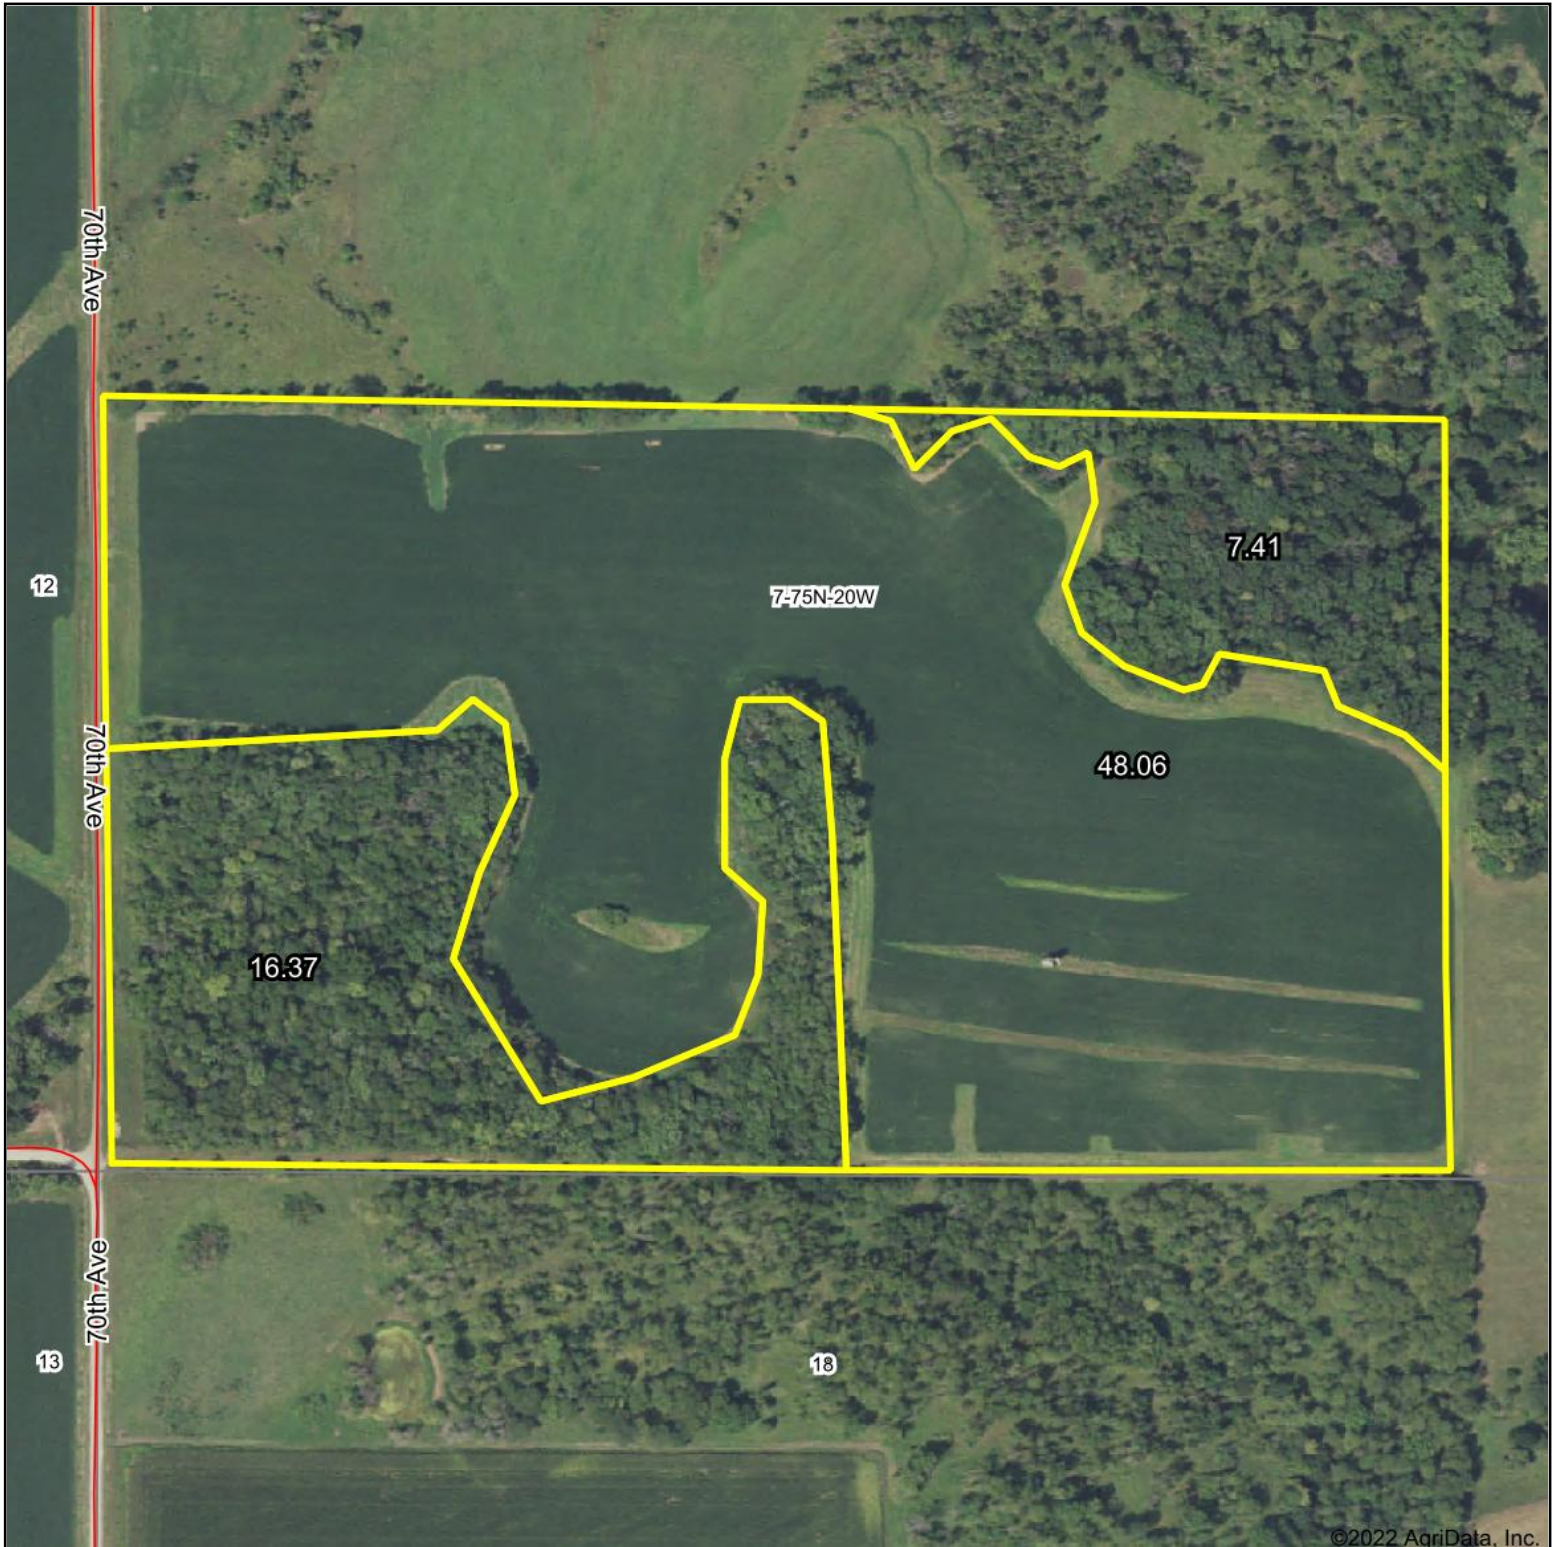

Aerial Map

Map Center: 41° 18' 28.77, -93° 12' 34.39

7-75N-20W
Marion County
Iowa

9/3/2022