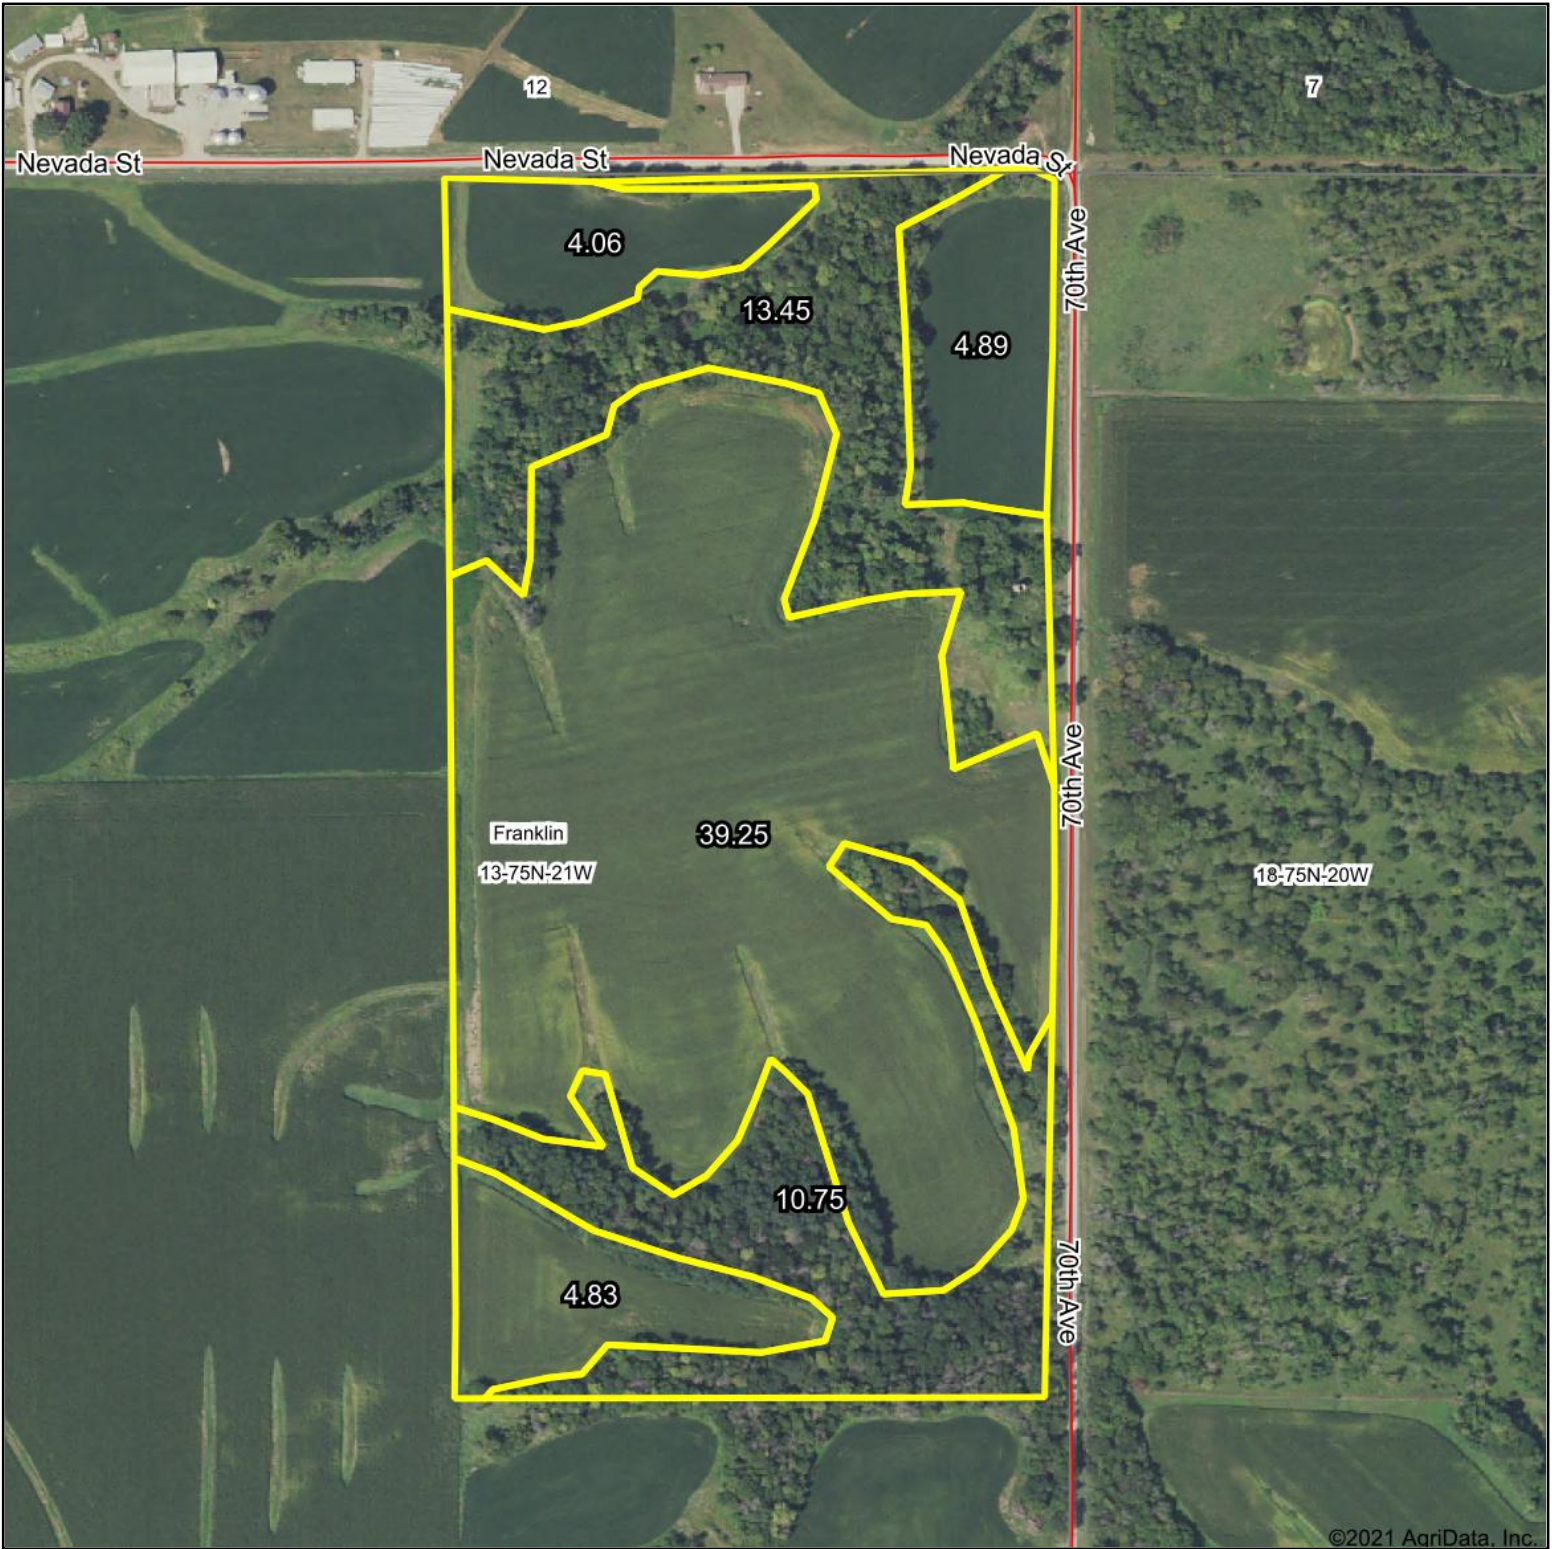

FSA Map

©2021 AgriData, Inc.

Map Center: 41° 18' 9.1, -93° 12' 58.38

13-75N-21W
Marion County
Iowa

12/22/2021

© AgriData, Inc. 2021 www.AgriDataInc.com