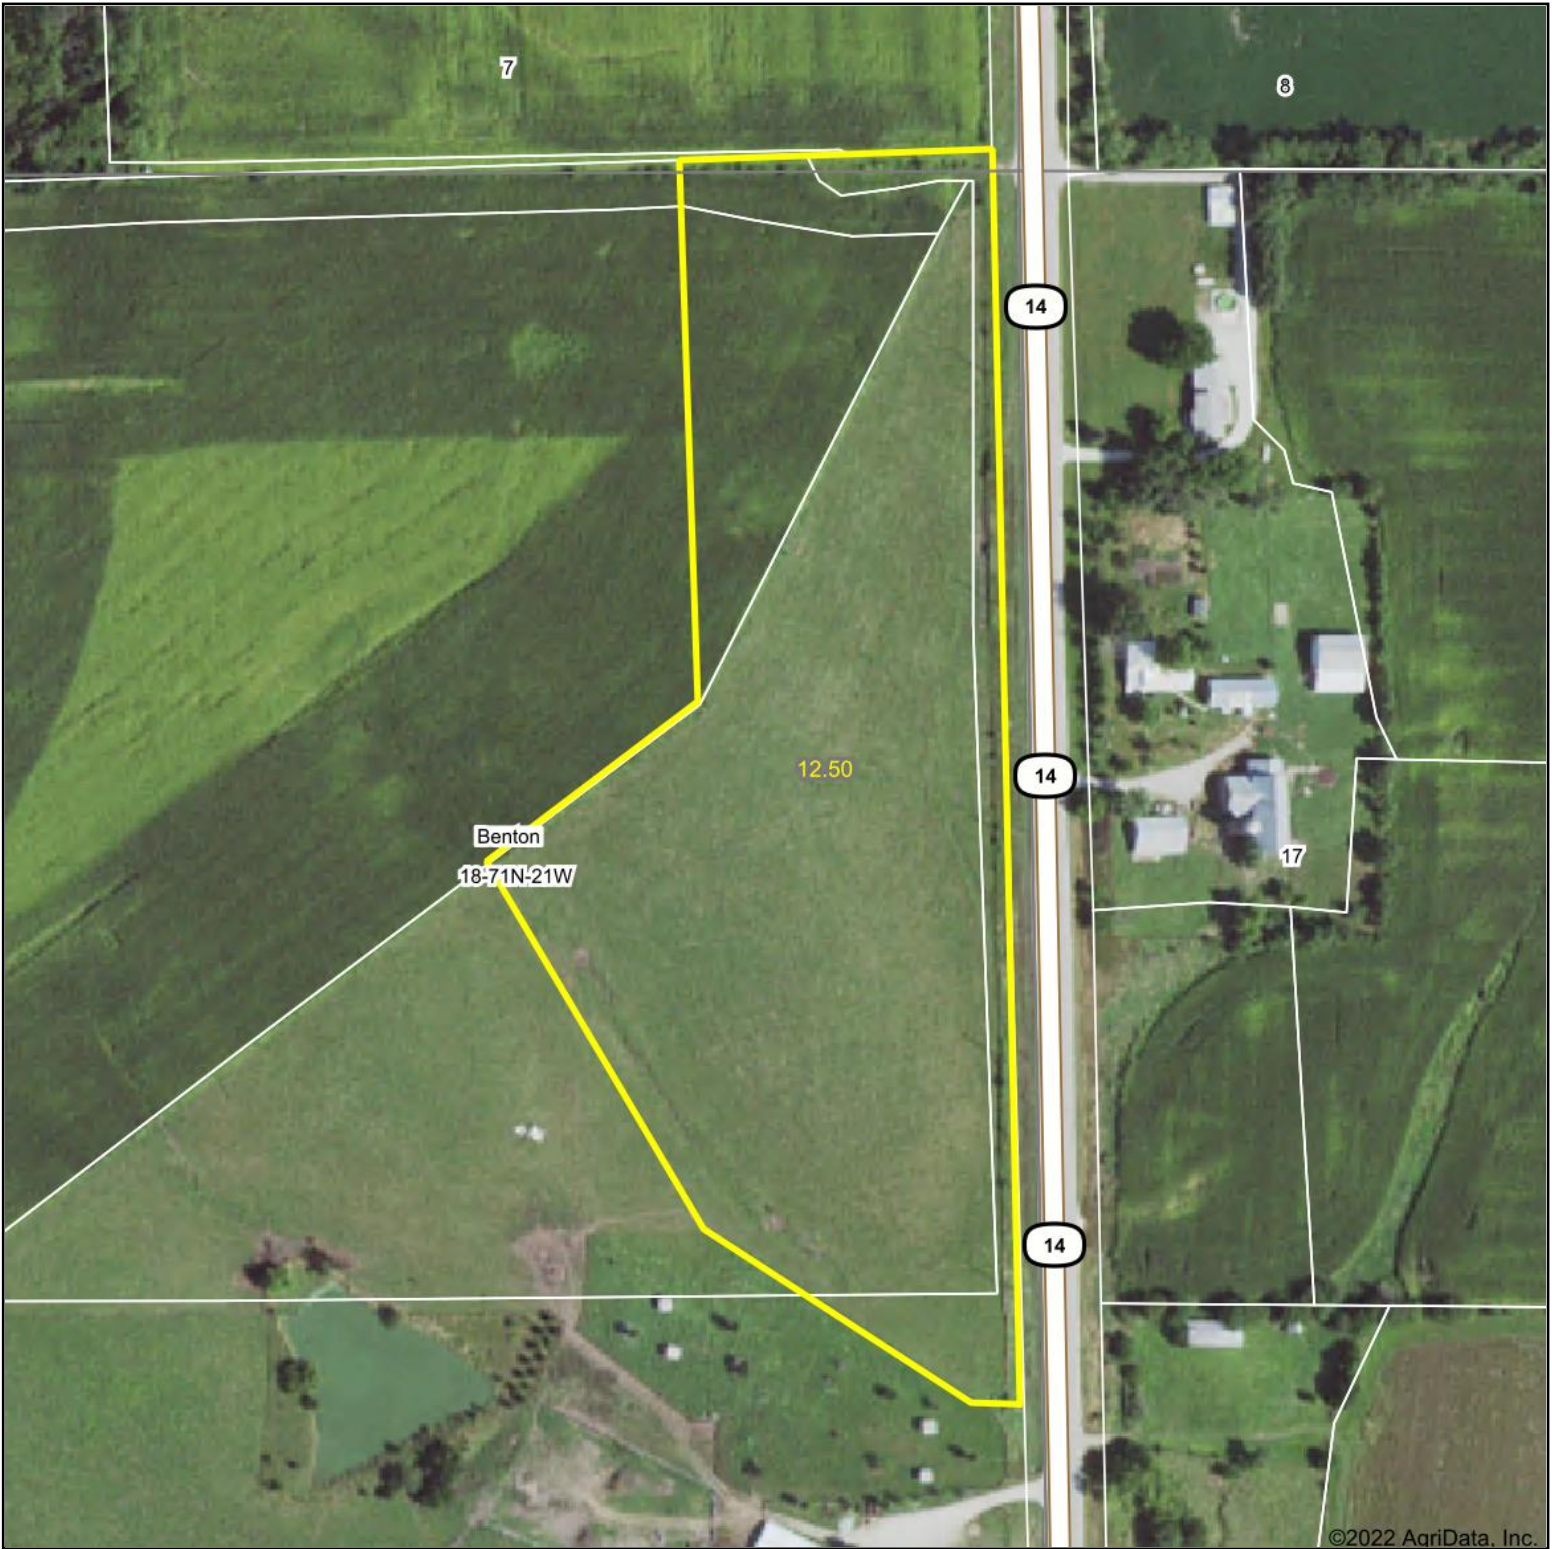

# Aerial Map

Map Center: 40° 57.2399', -93° 18.5166'

**18-71N-21W**  
**Lucas County**  
**Iowa**

9/7/2022