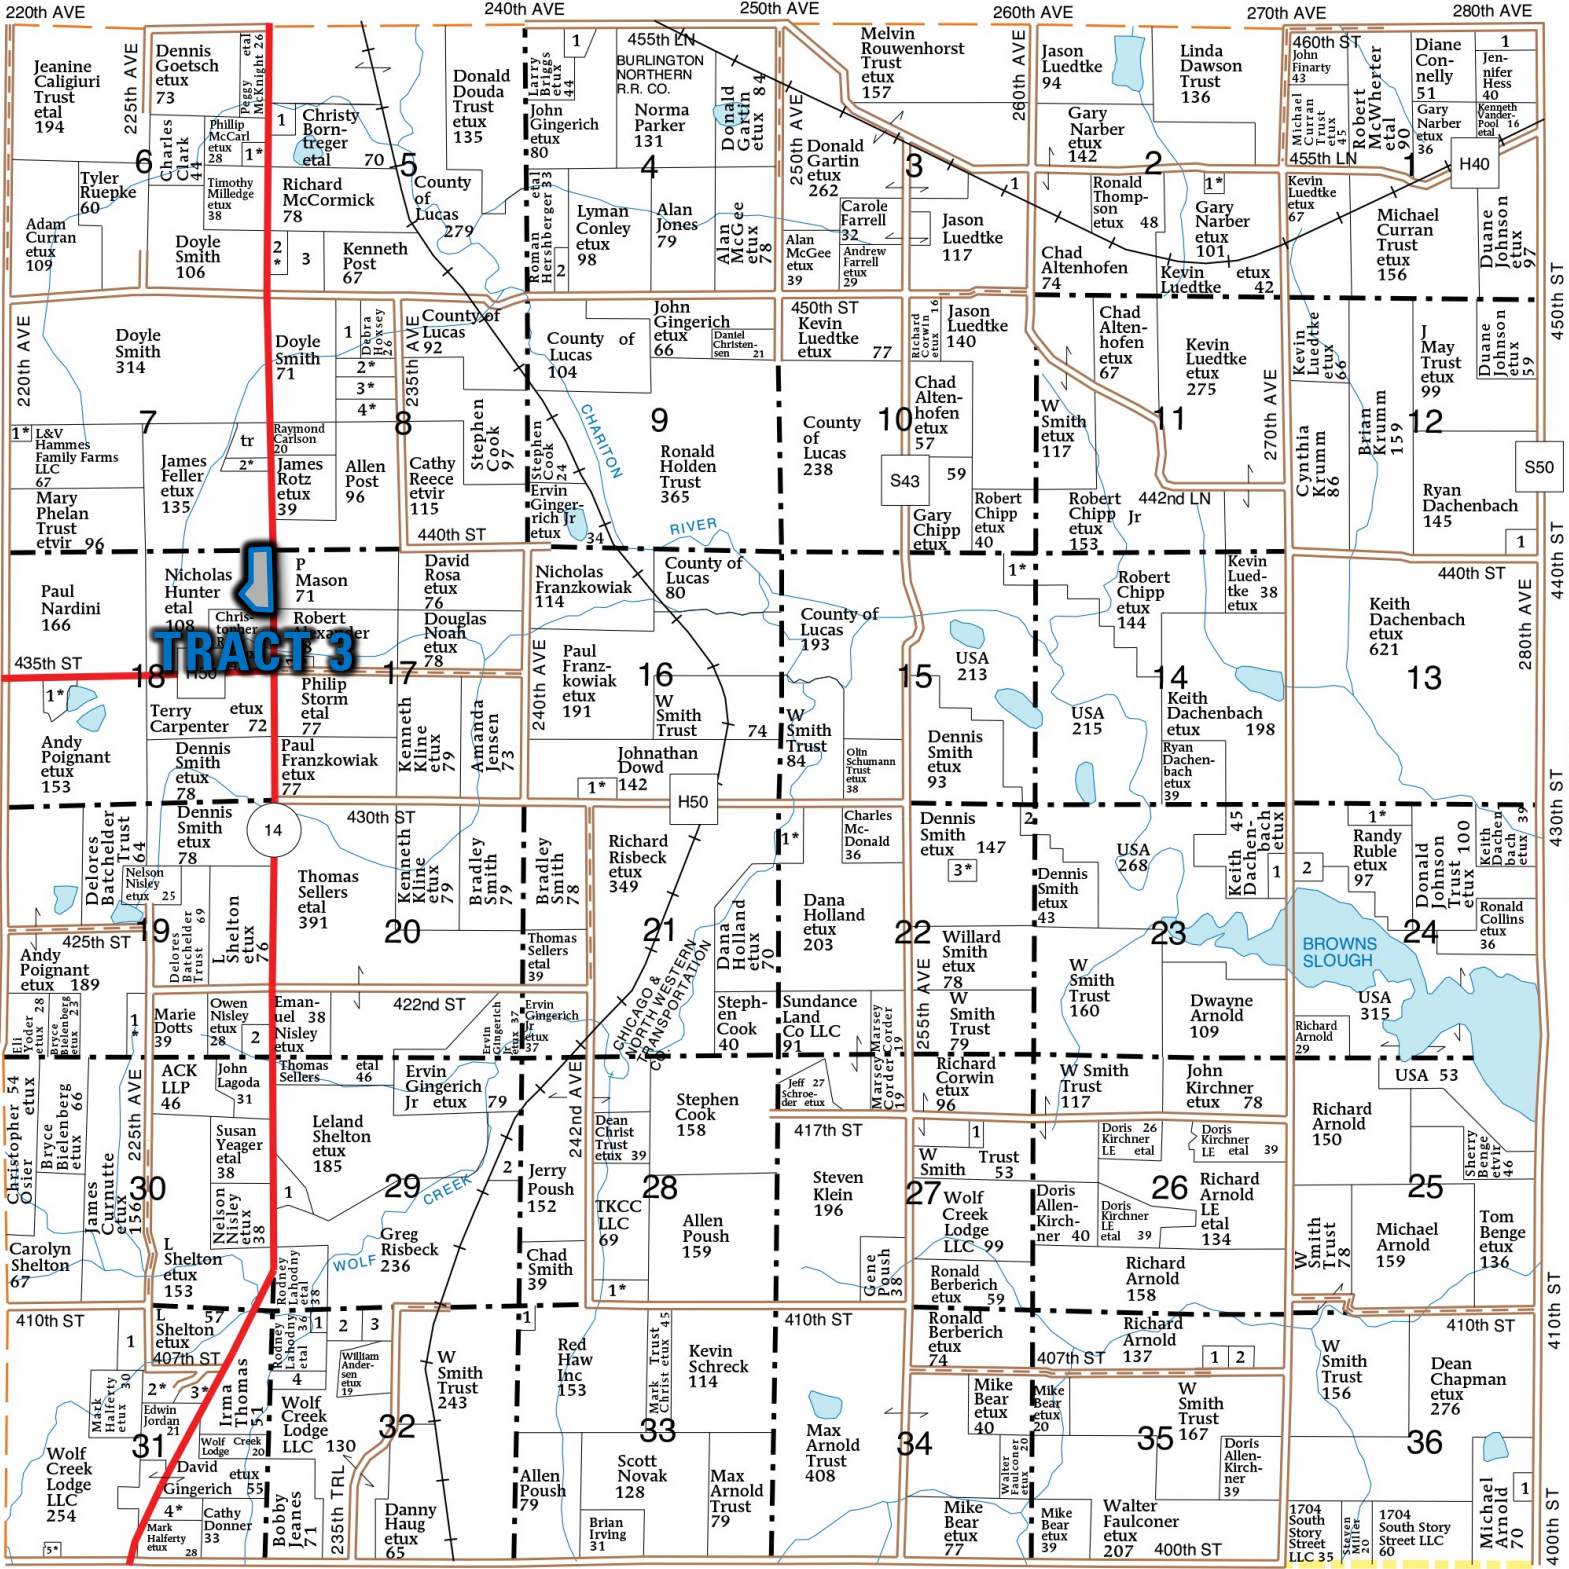

T-71-N

BENTON PLAT

R-21-W

(Landowners)

LINCOLN TWP.
250th AVE

WAYNE CO.

WASHINGTON TWP.

400th ST