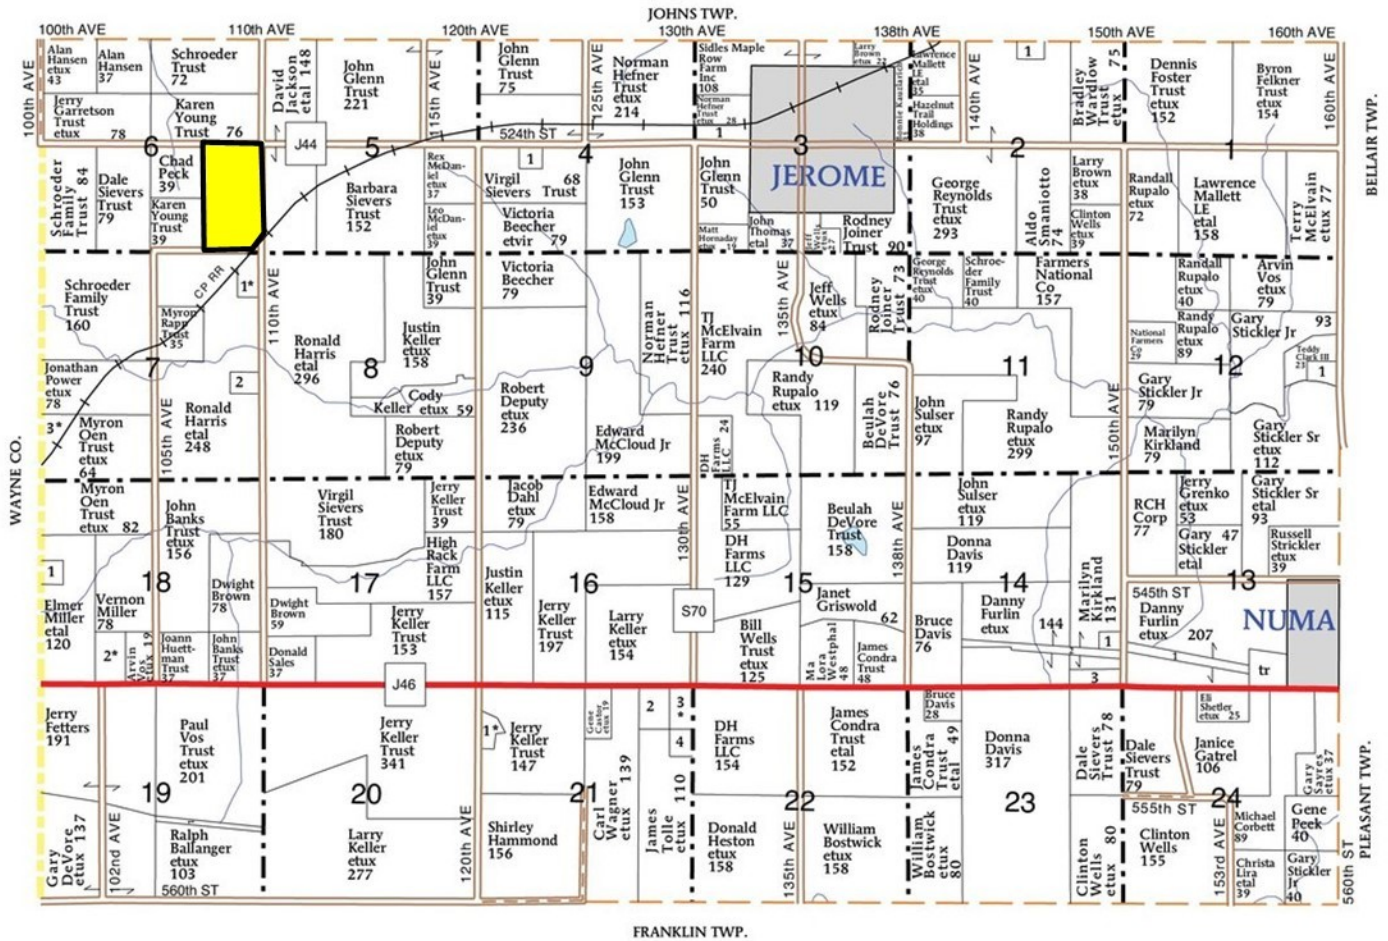

T-68-N

LINCOLN PLAT

R-19-W

(Landowners)

FRANKLIN TWP.