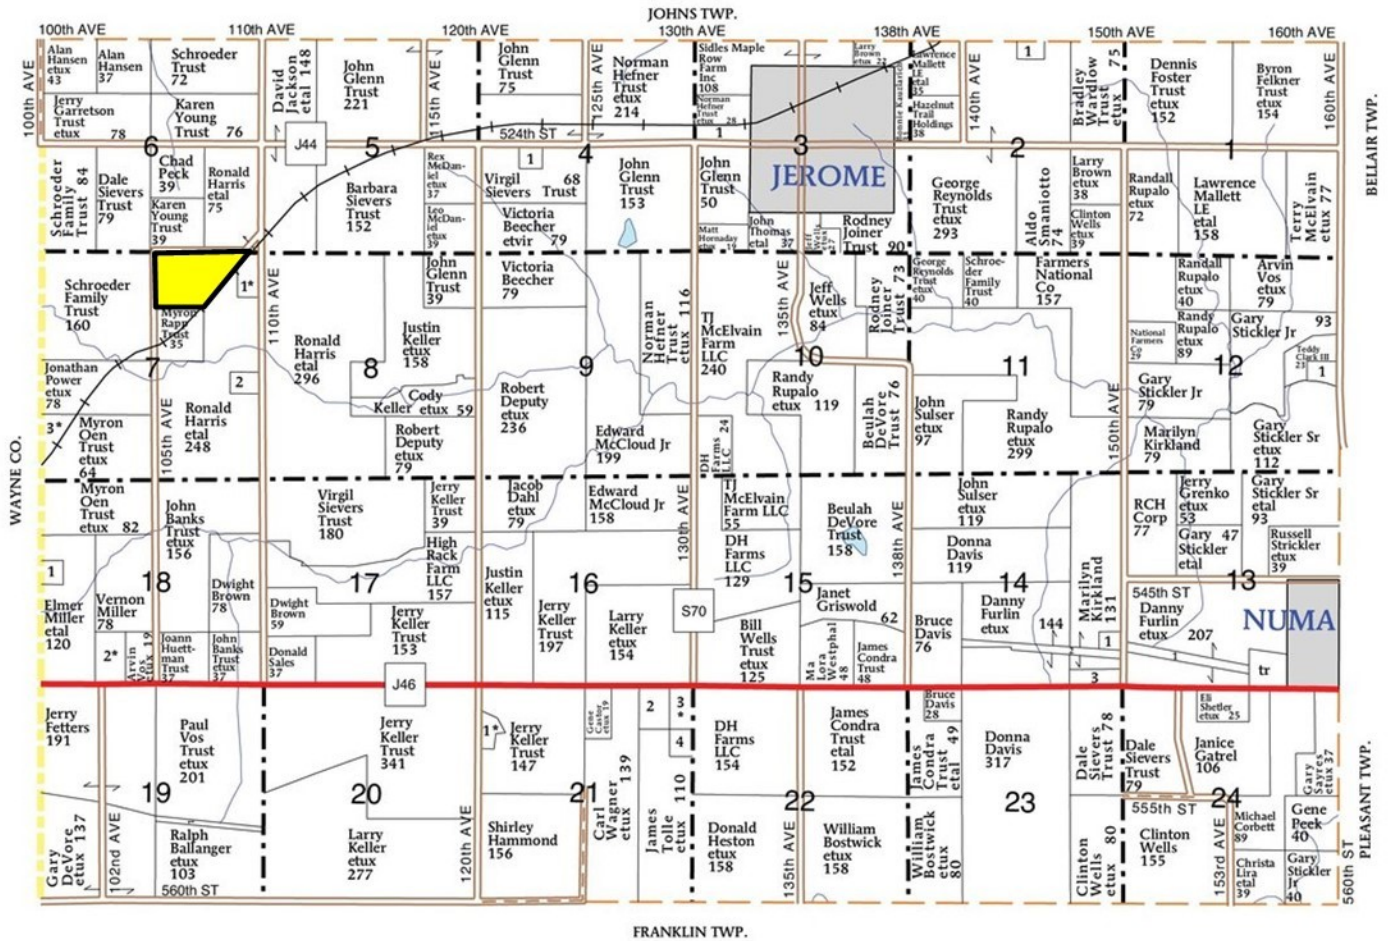

T-68-N

LINCOLN PLAT

R-19-W

(Landowners)

FRANKLIN TWP.