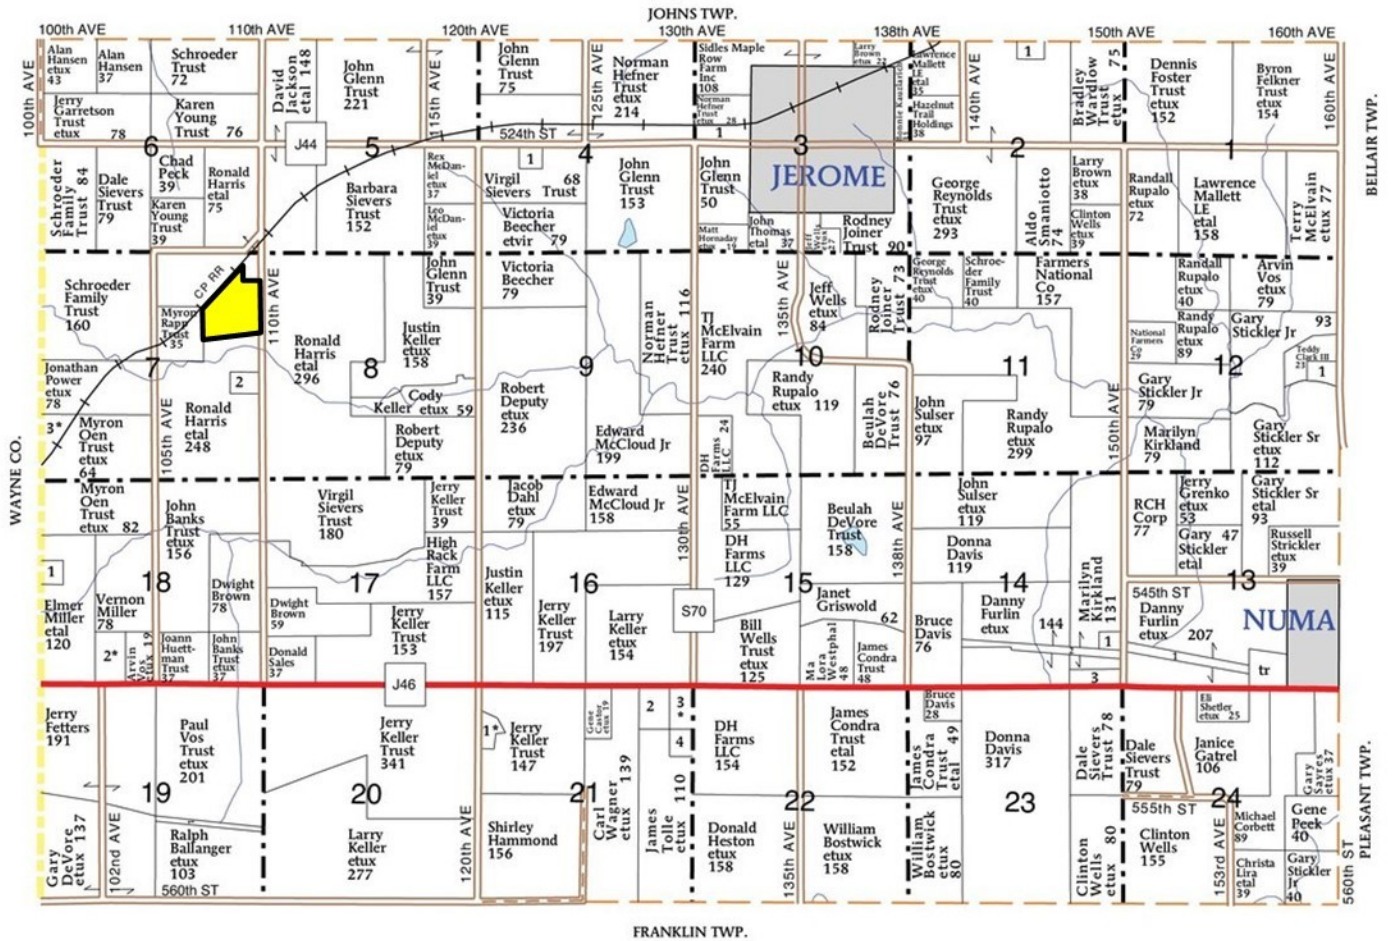

T-68-N

LINCOLN PLAT

R-19-W

(Landowners)

FRANKLIN TWP.