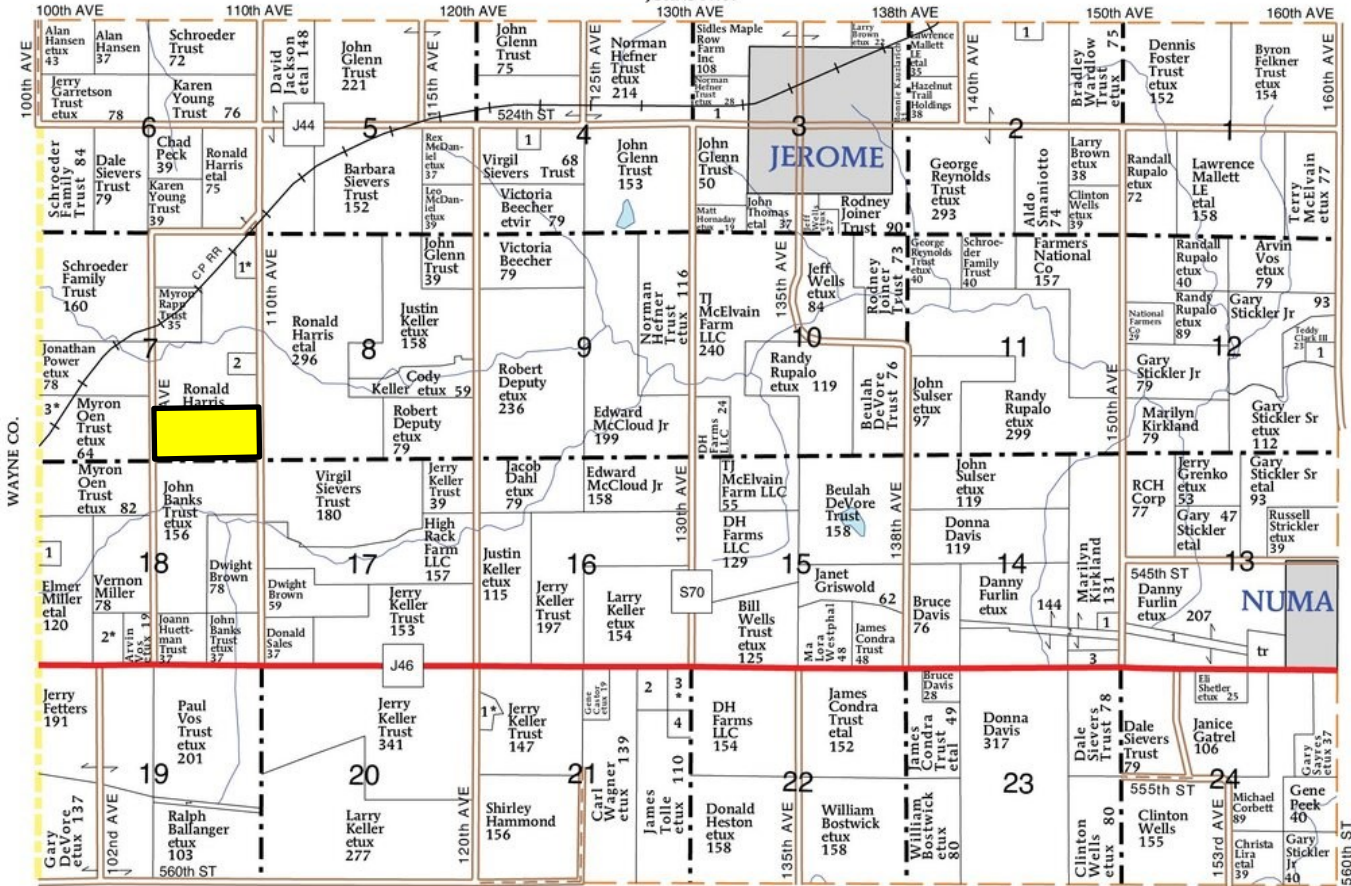

T-68-N

LINCOLN PLAT

R-19-W

(Landowners)

JOHNS TWP.

FRANKLIN TWP.

BELLAIR TWP.

PLEASANT TWP.

WAYNE CO.

560th ST

545th ST

524th ST

150th AVE

140th AVE

138th AVE

130th AVE

120th AVE

110th AVE

100th AVE

102nd AVE

110th AVE

130th AVE

138th AVE

150th AVE

555th ST

555th ST

555th ST

555th ST