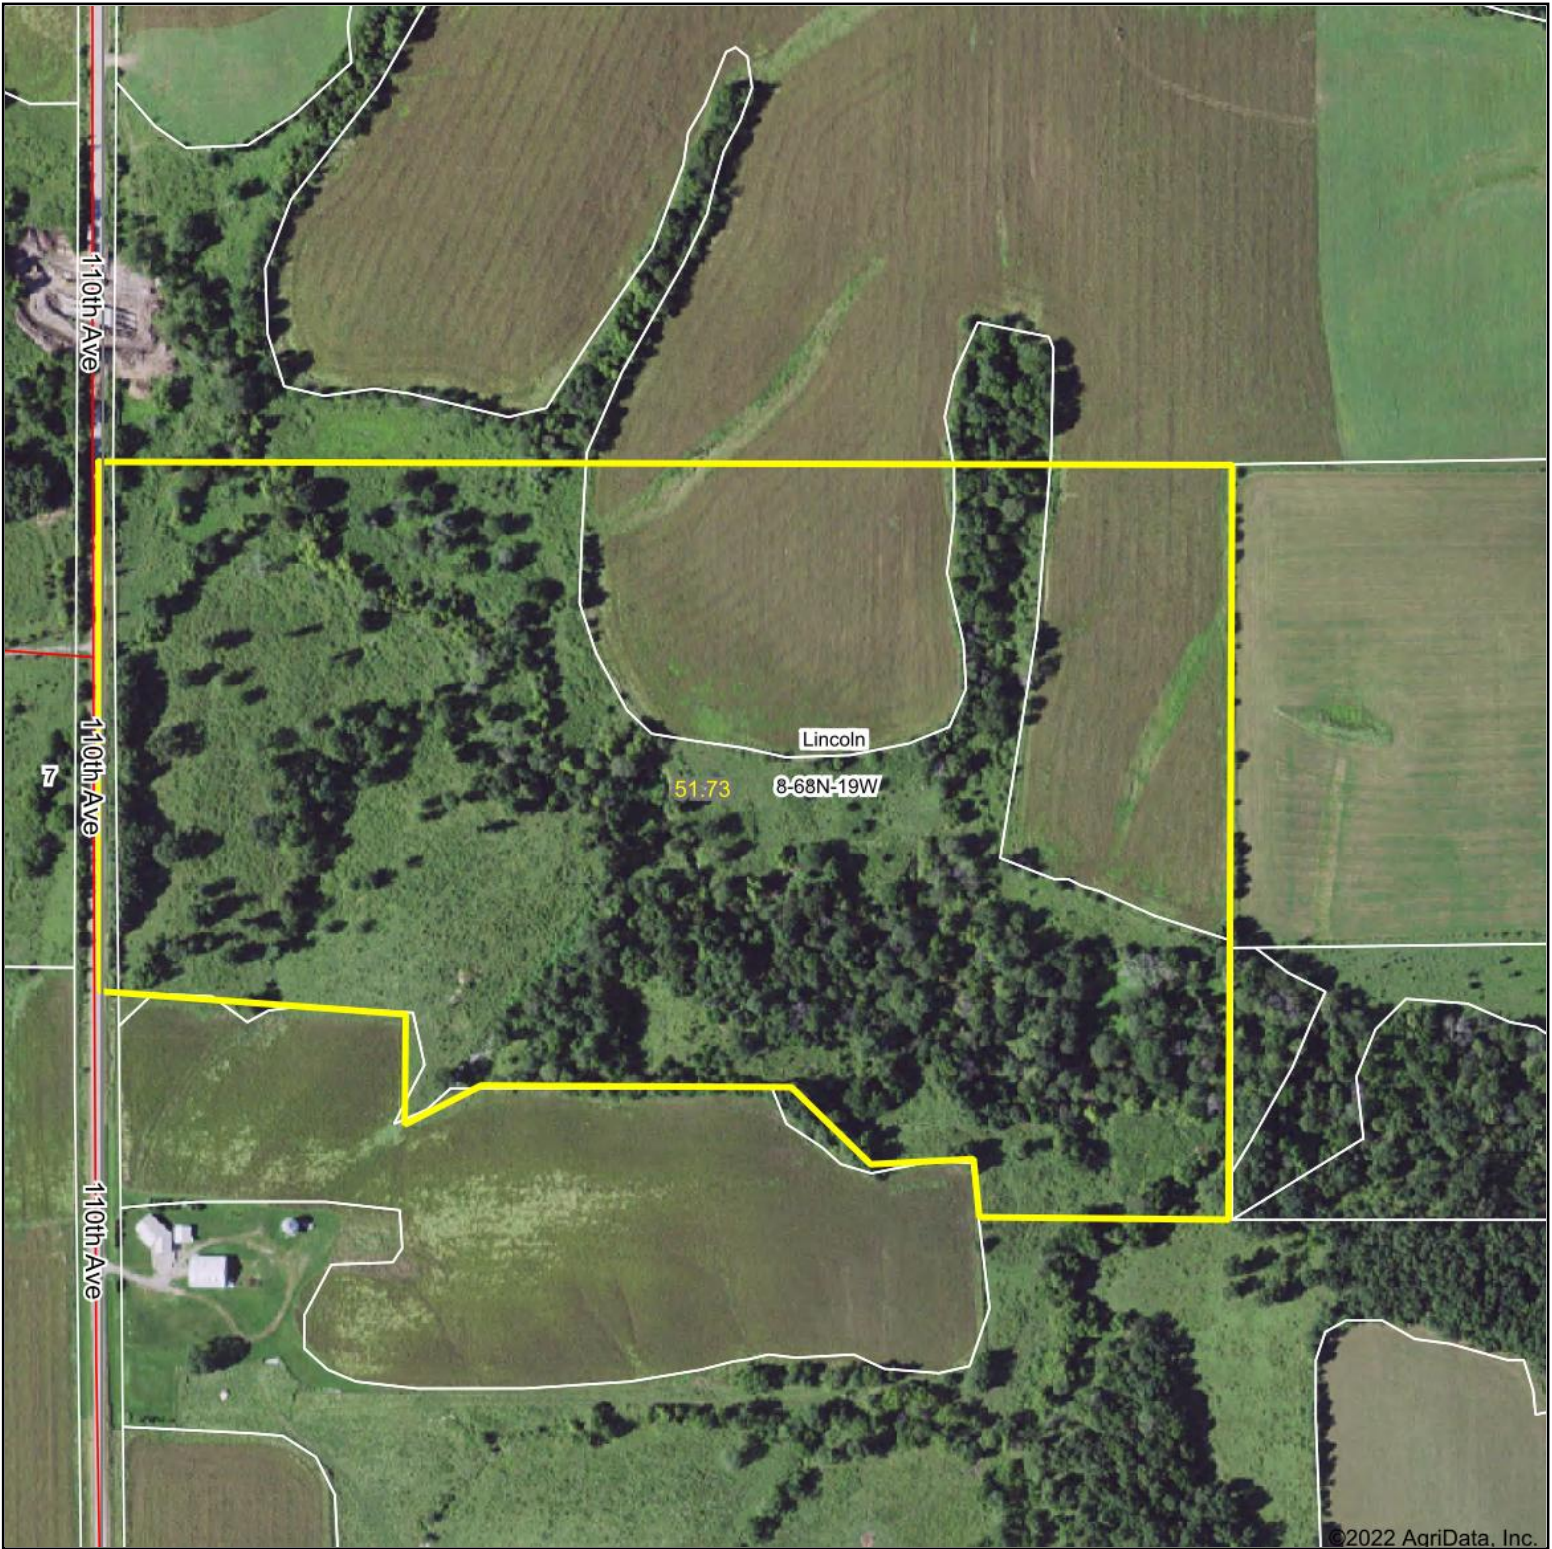

Aerial Map

Map Center: 40° 42.1016', -93° 4.4168'

8-68N-19W
Appanoose County
Iowa

10/14/2022