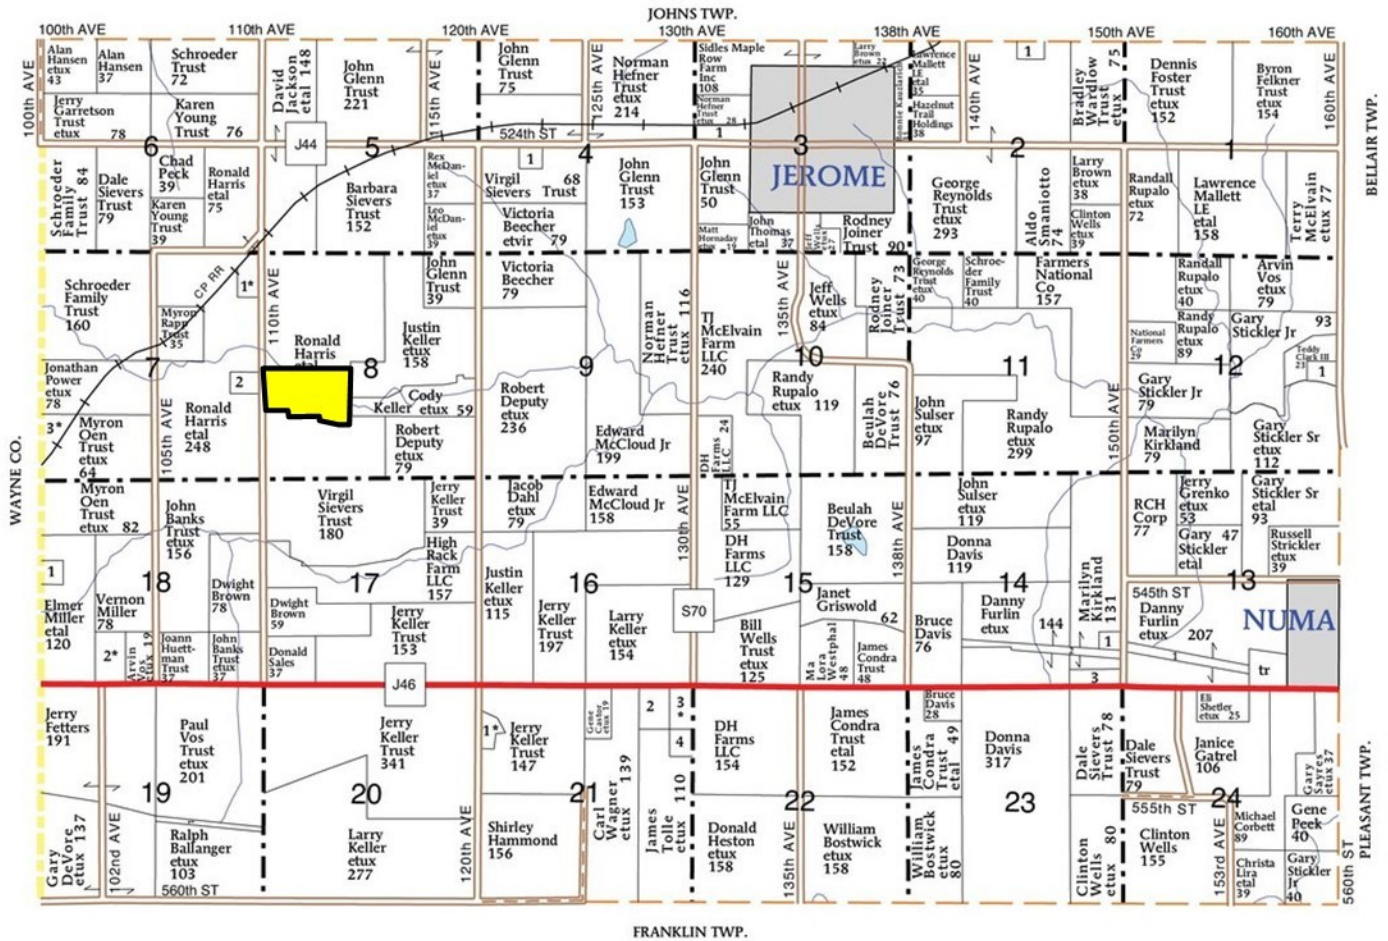

T-68-N

LINCOLN PLAT

R-19-W

(Landowners)

FRANKLIN TWP.