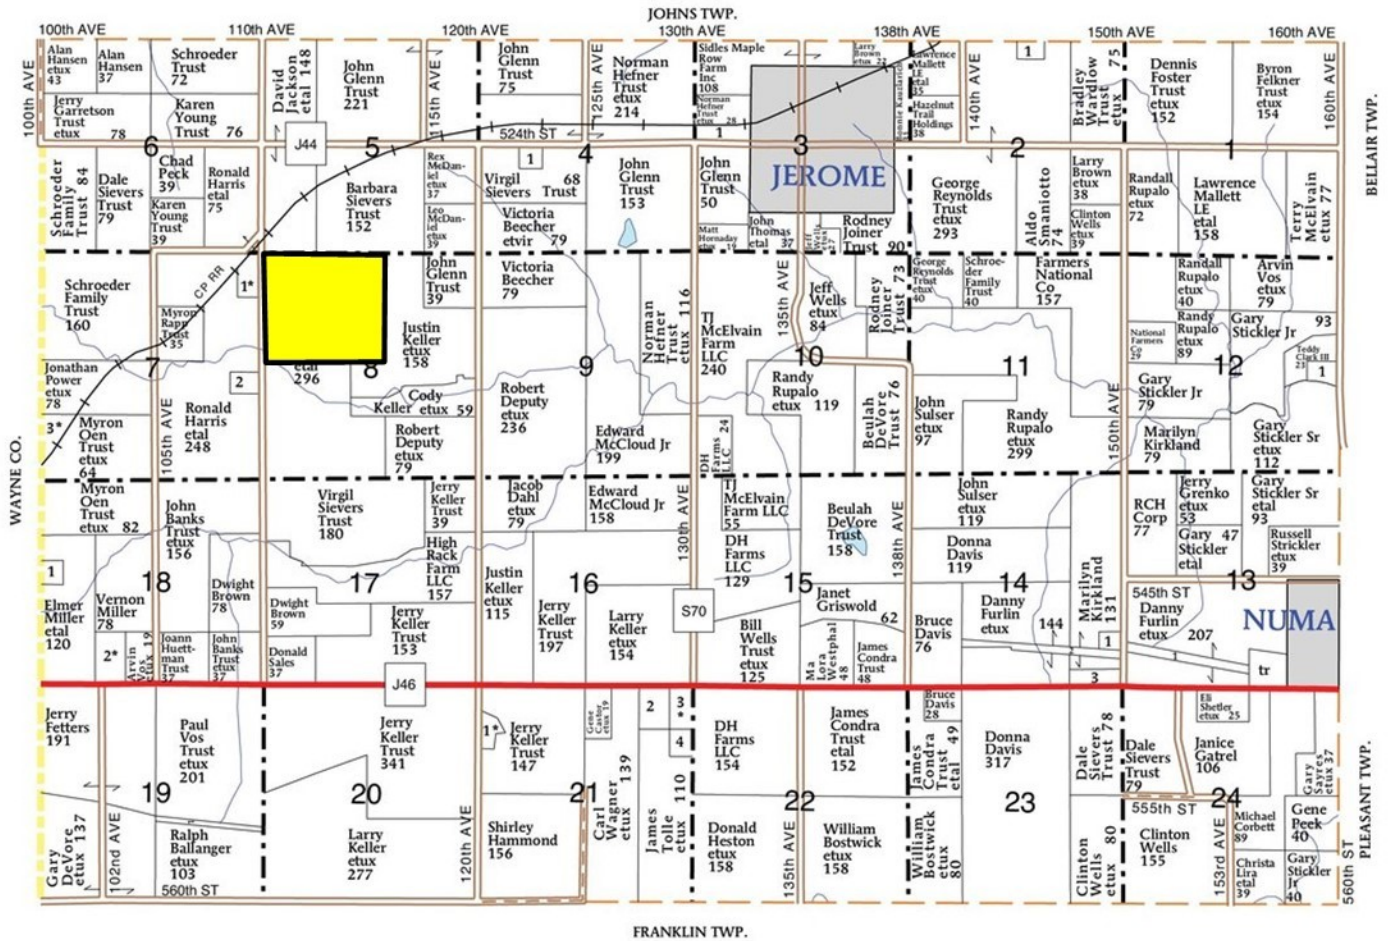

T-68-N

LINCOLN PLAT

R-19-W

(Landowners)

FRANKLIN TWP.