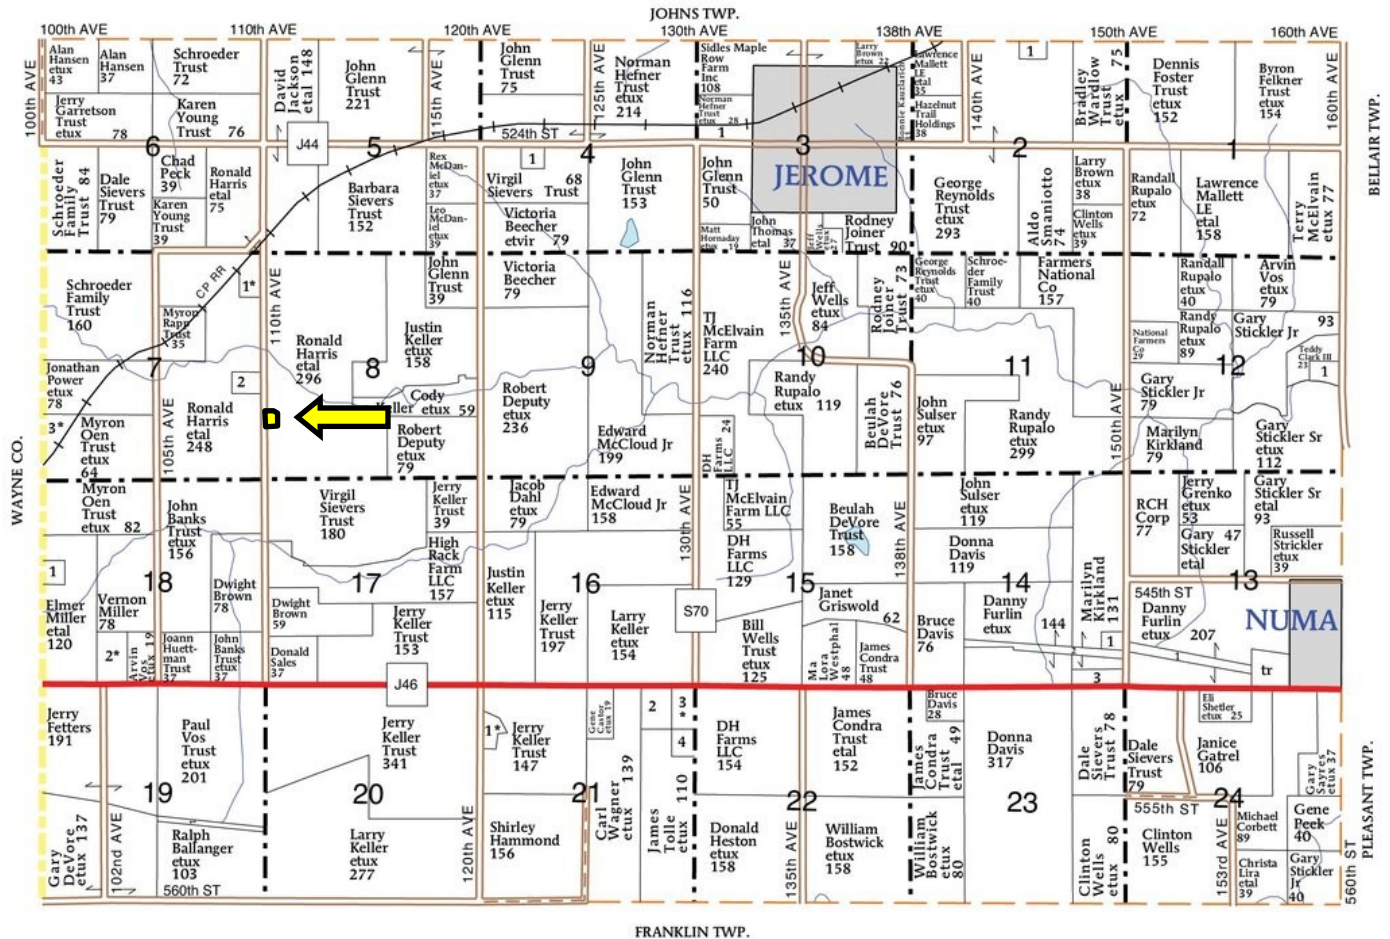

T-68-N

LINCOLN PLAT

R-19-W

(Landowners)

FRANKLIN TWP.