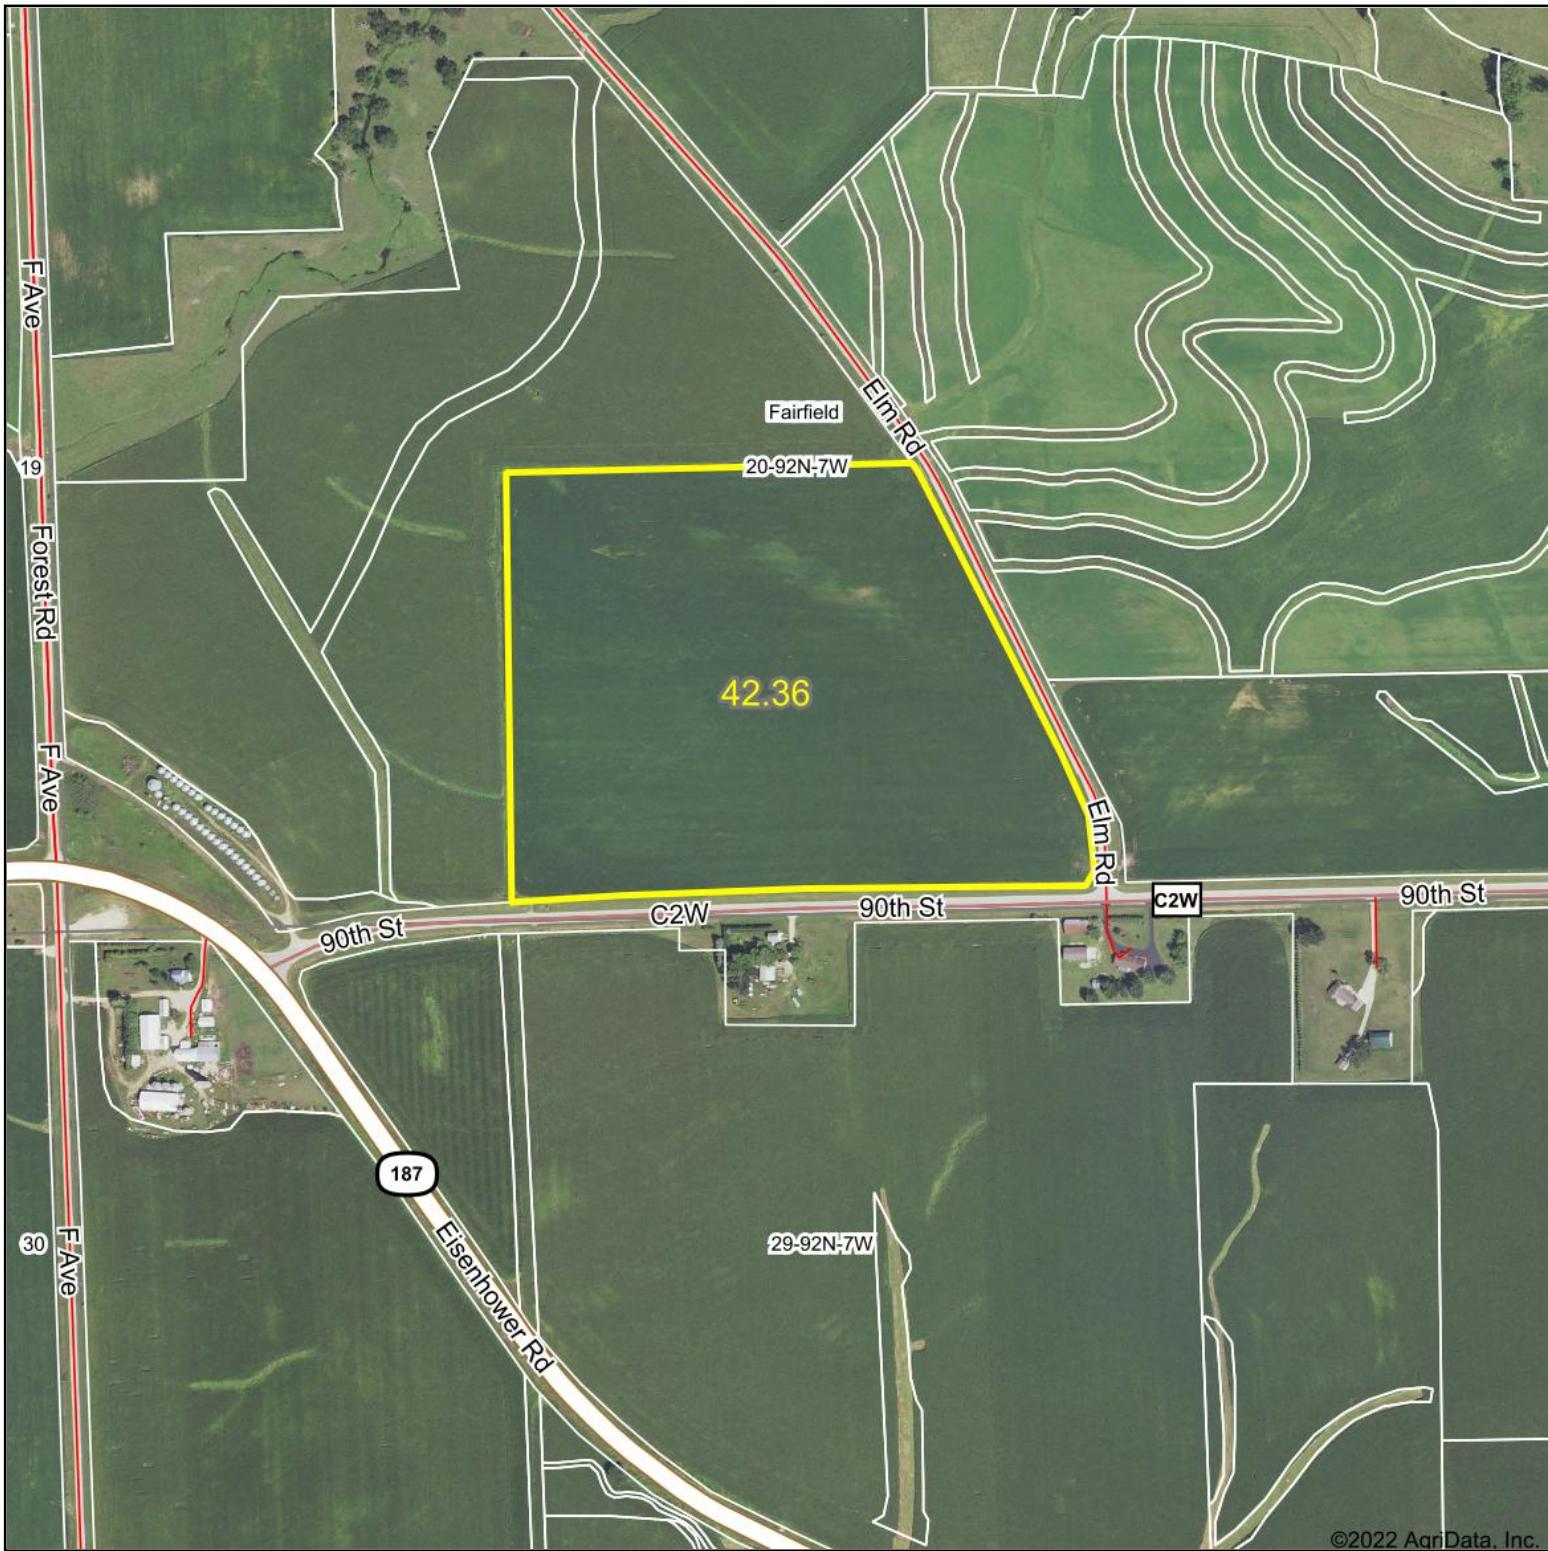

# Aerial Map - Tillable Acres - Tract 1

©2022 AgriData, Inc.

Map Center: 42° 45' 37.65, -91° 41' 52.56

**20-92N-7W**  
**Fayette County**  
**Iowa**

10/19/2022

© AgriData, Inc. 2021 www.AgriDataInc.com

Field borders provided by Farm Service Agency as of 5/21/2008.