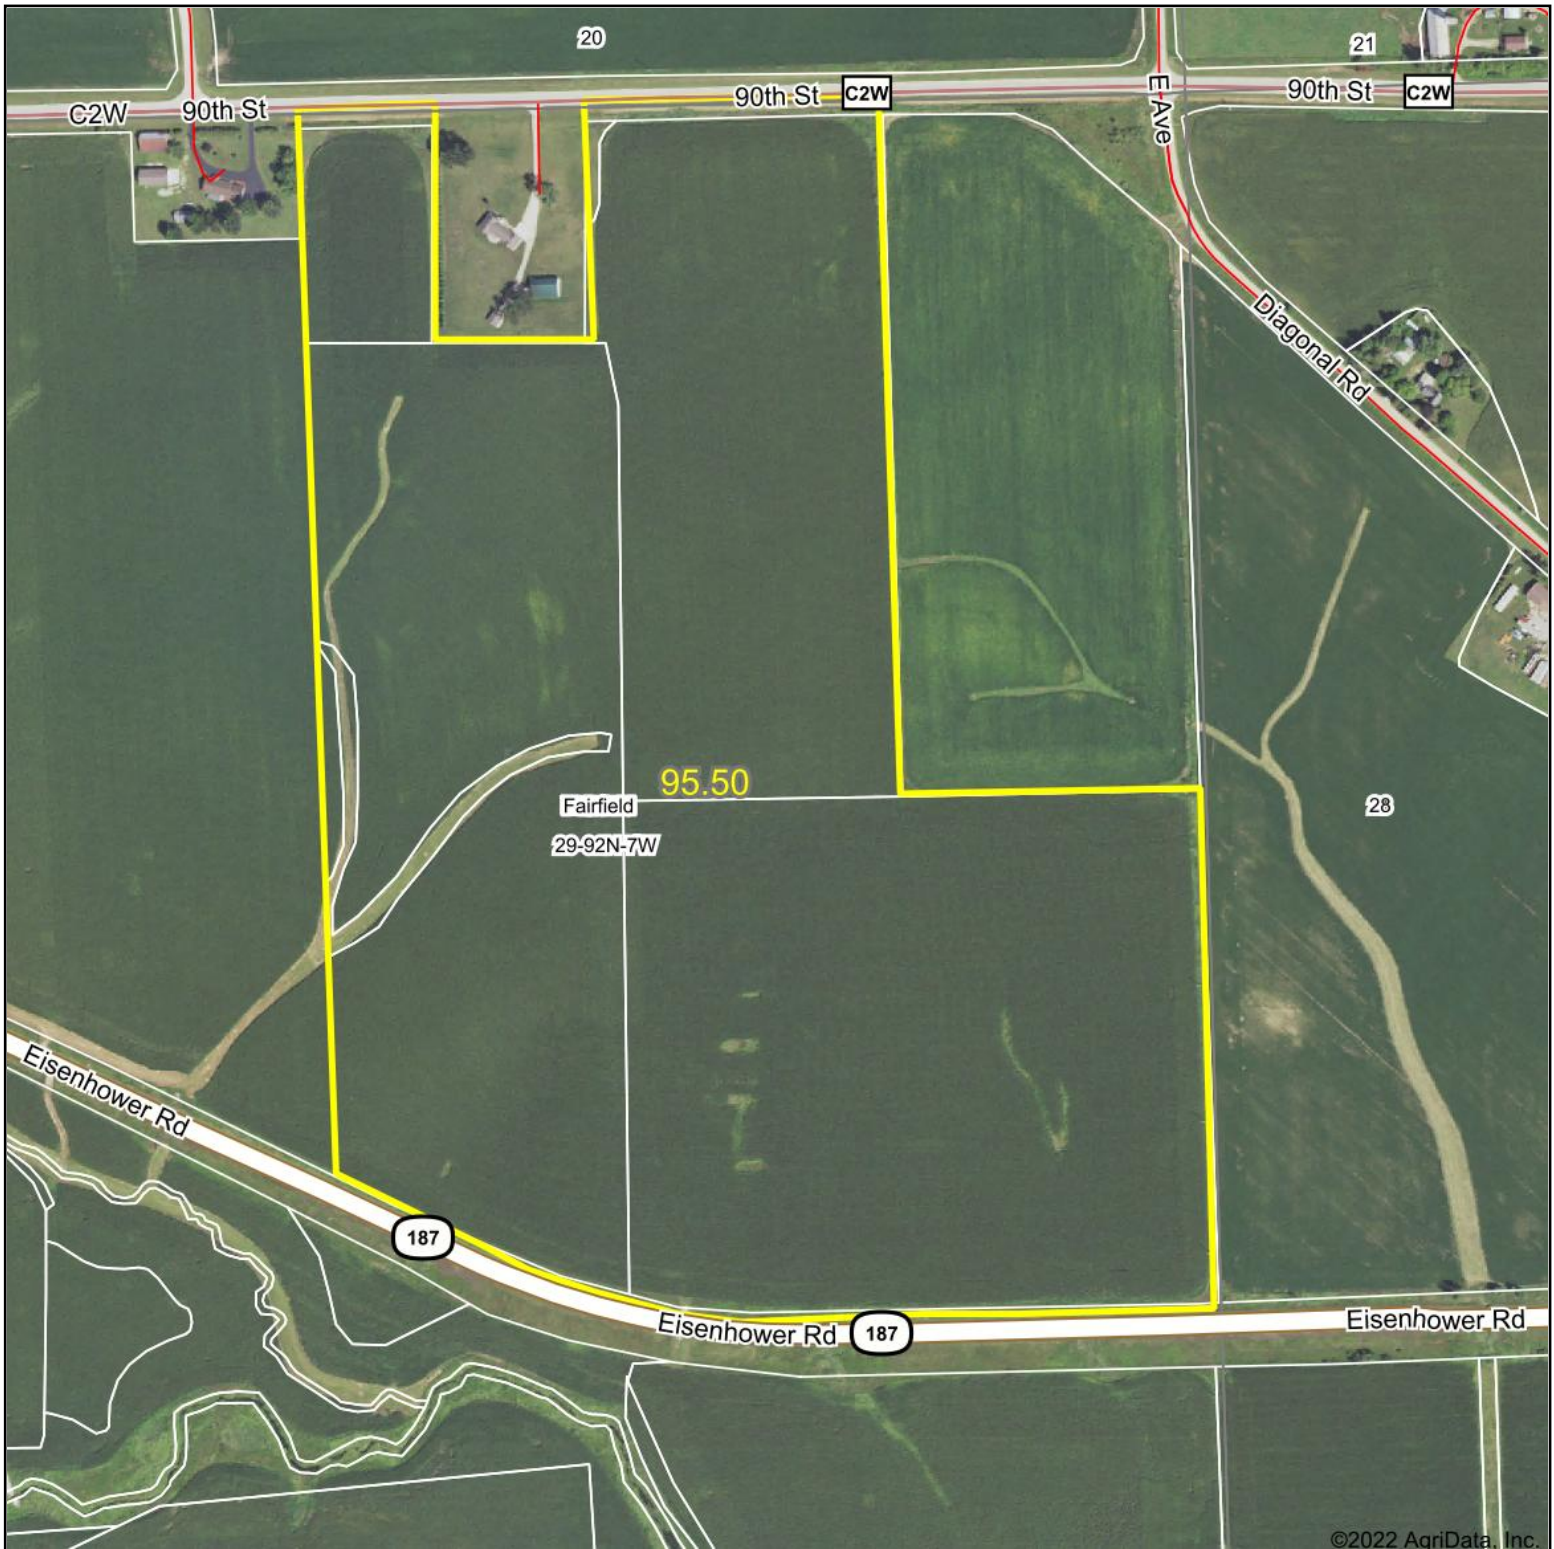

Aerial Map Total Acres - Tract 3

©2022 AgriData, Inc.

Map Center: 42° 45' 18.68, -91° 41' 22.2

29-92N-7W
Fayette County
Iowa

10/3/2022

Field borders provided by Farm Service Agency as of 5/21/2008.