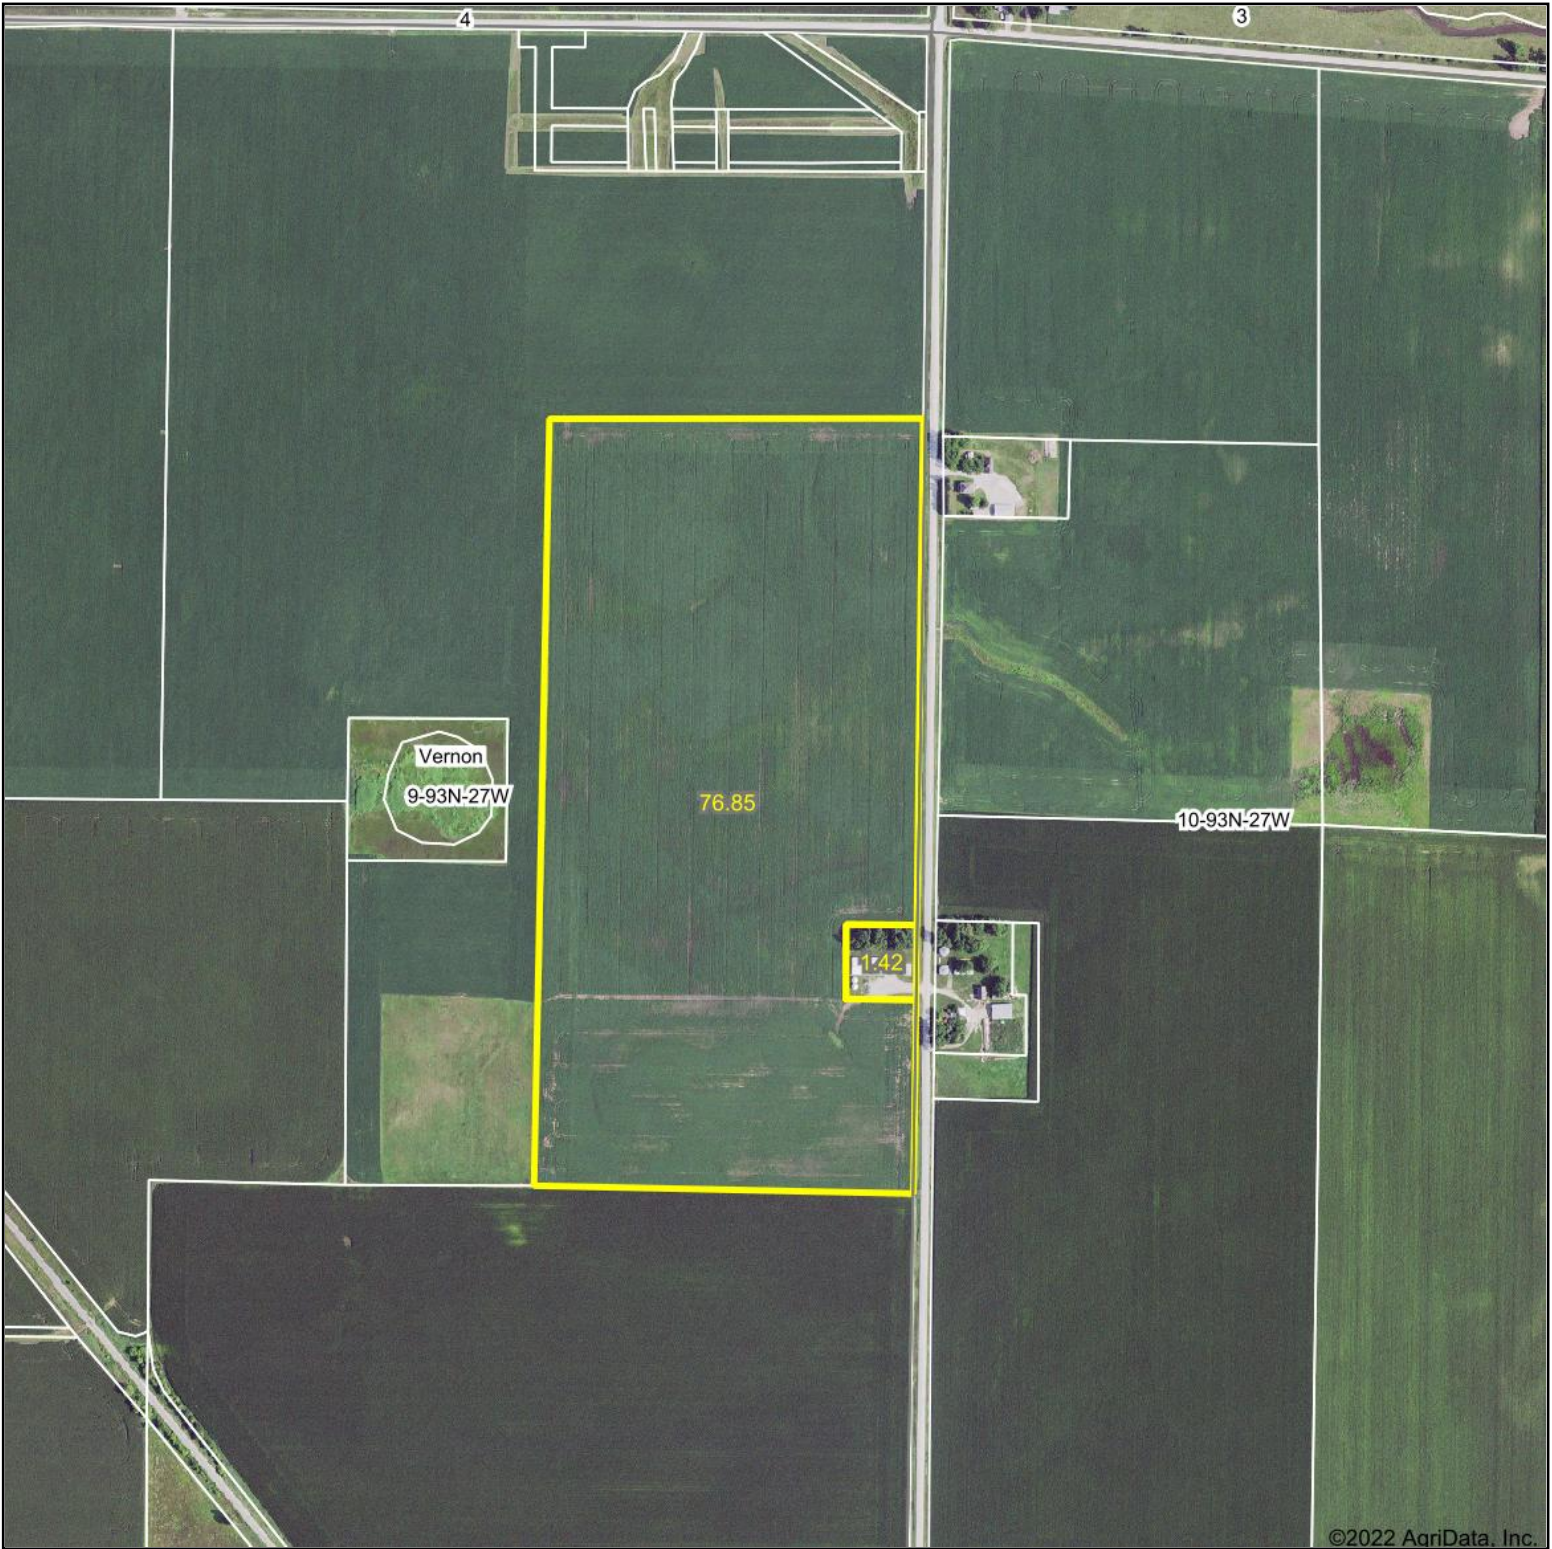

Aerial Map

Map Center: 42° 53' 8.17, -94° 1' 58.16

9-93N-27W
Humboldt County
Iowa

9/3/2022