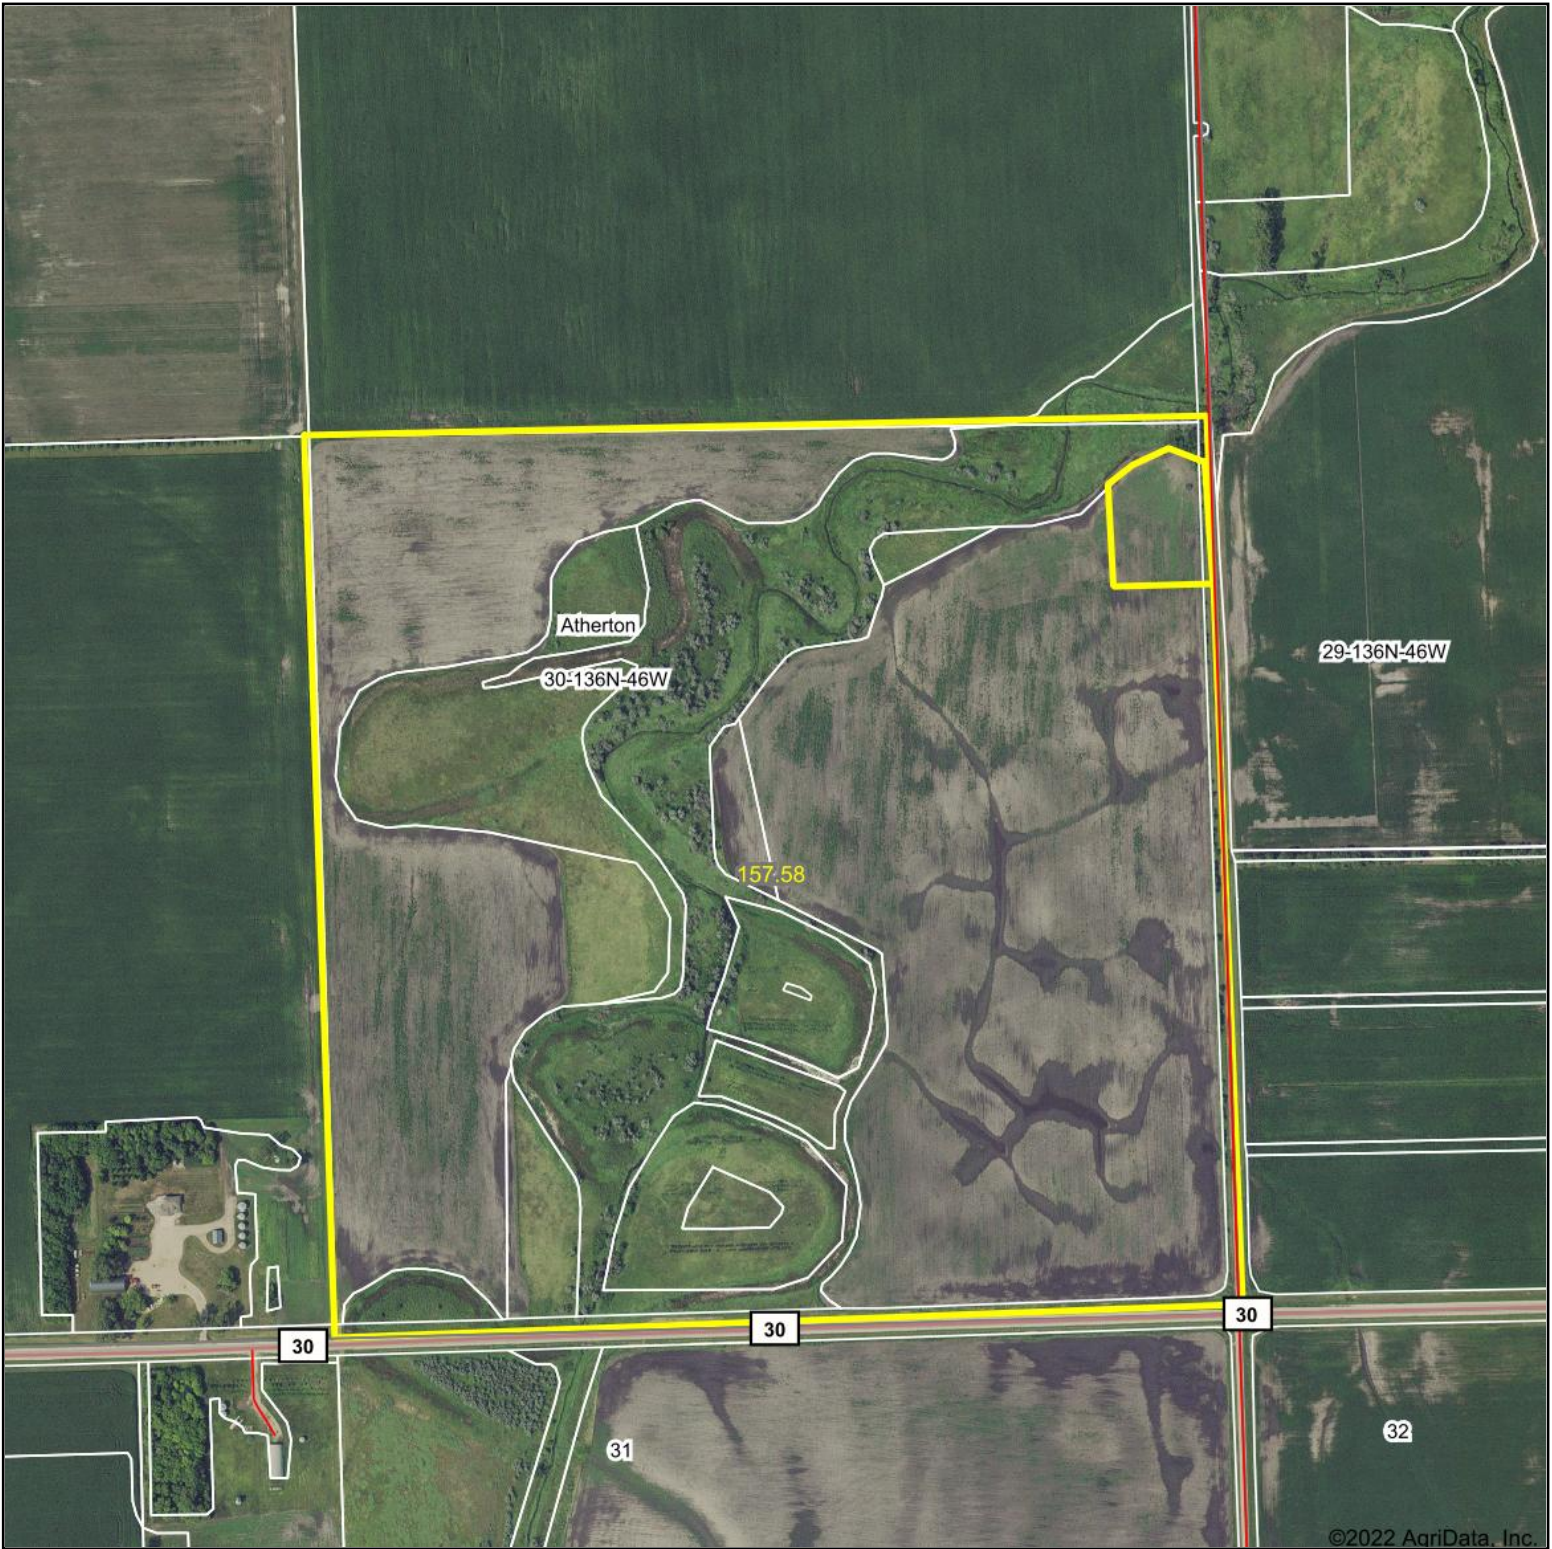

Aerial Map

©2022 AgriData, Inc.

Map Center: 46° 33' 45.38, -96° 30' 51.89

30-136N-46W
Wilkin County
Minnesota

4/7/2022

Field borders provided by Farm Service Agency as of 5/21/2008.