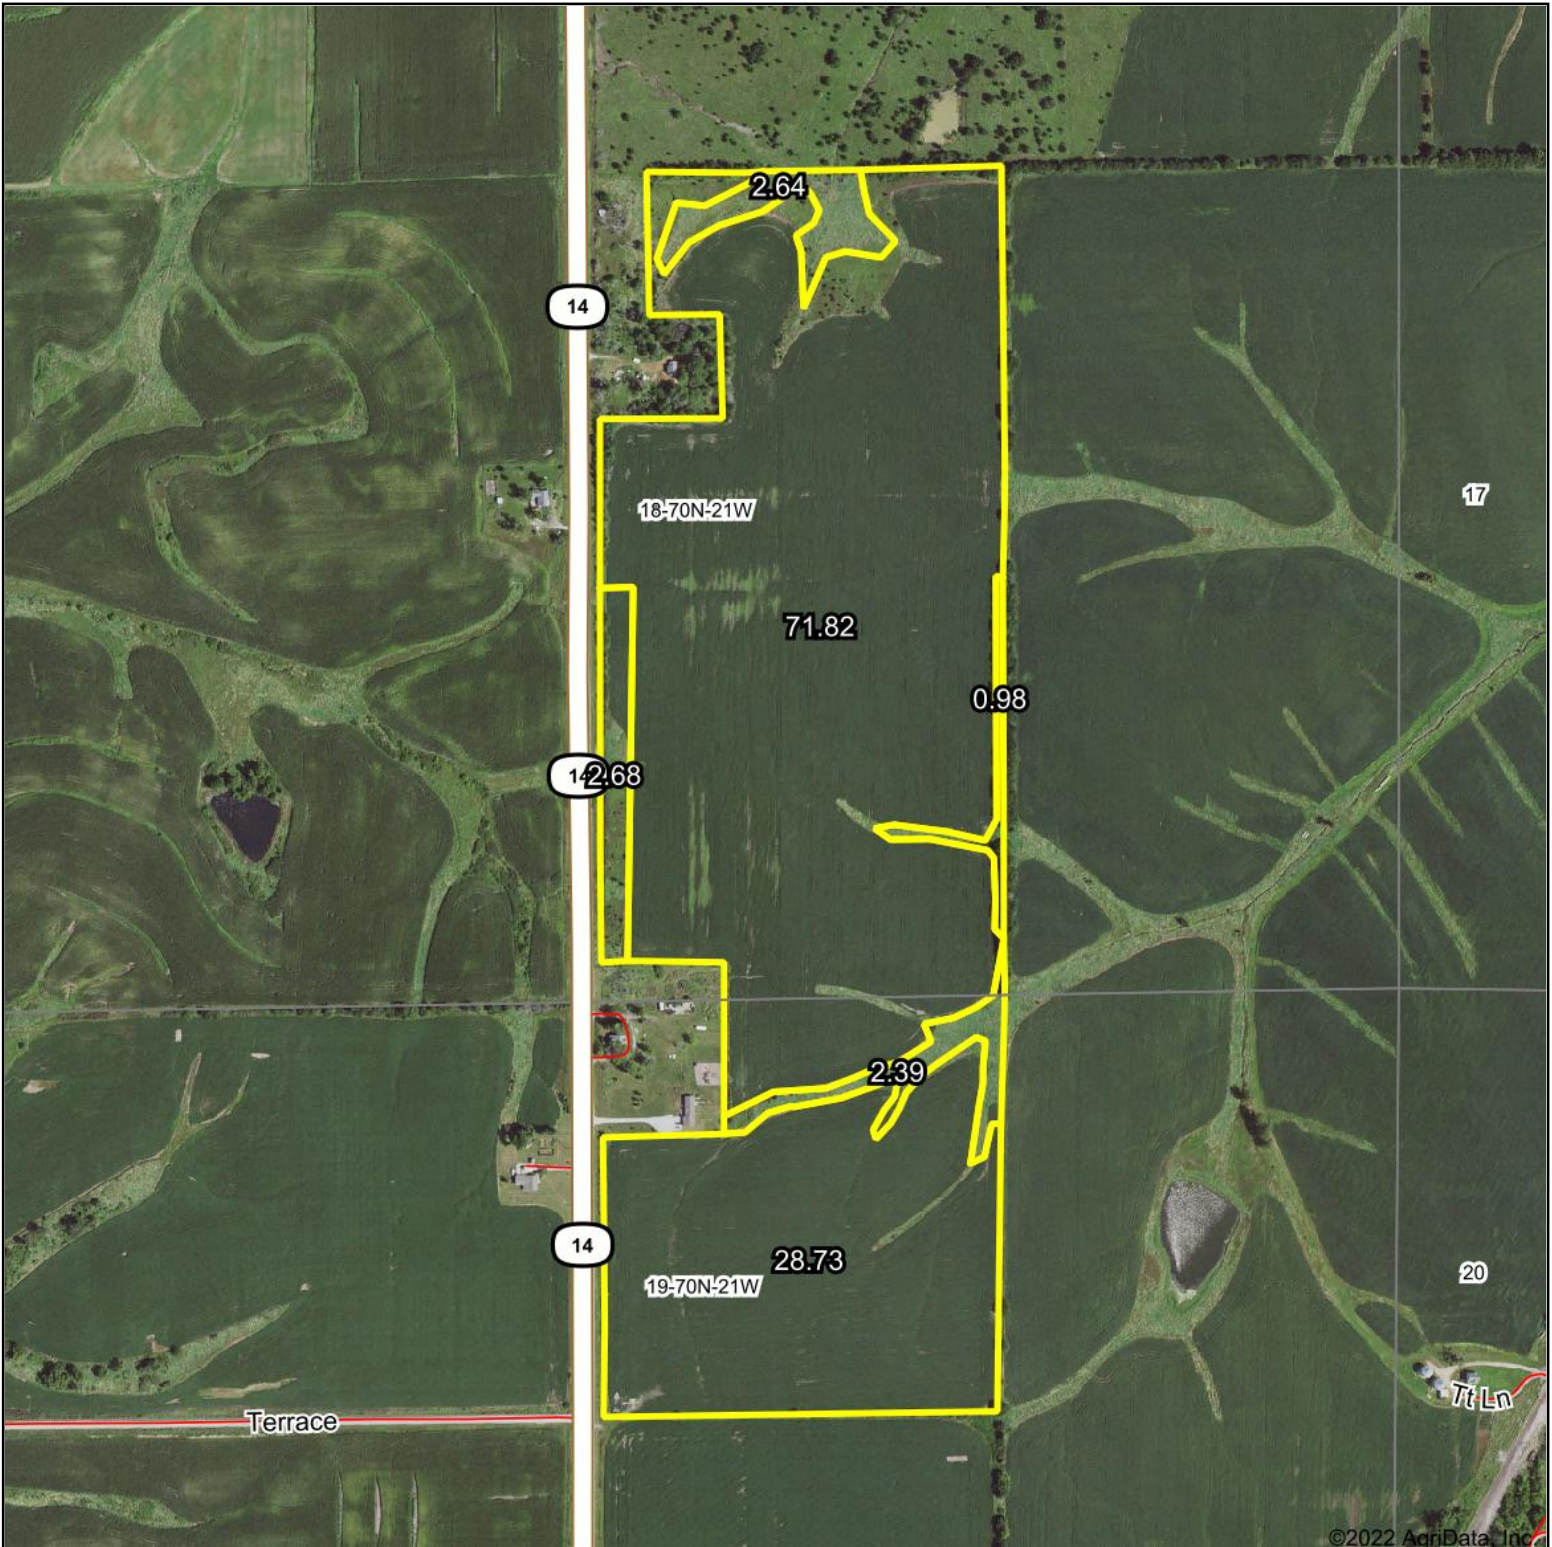

FSA Map

©2022 AgriData, Inc.

Map Center: 40° 51' 26.24, -93° 18' 54.6

18-70N-21W
Wayne County
Iowa

11/21/2022