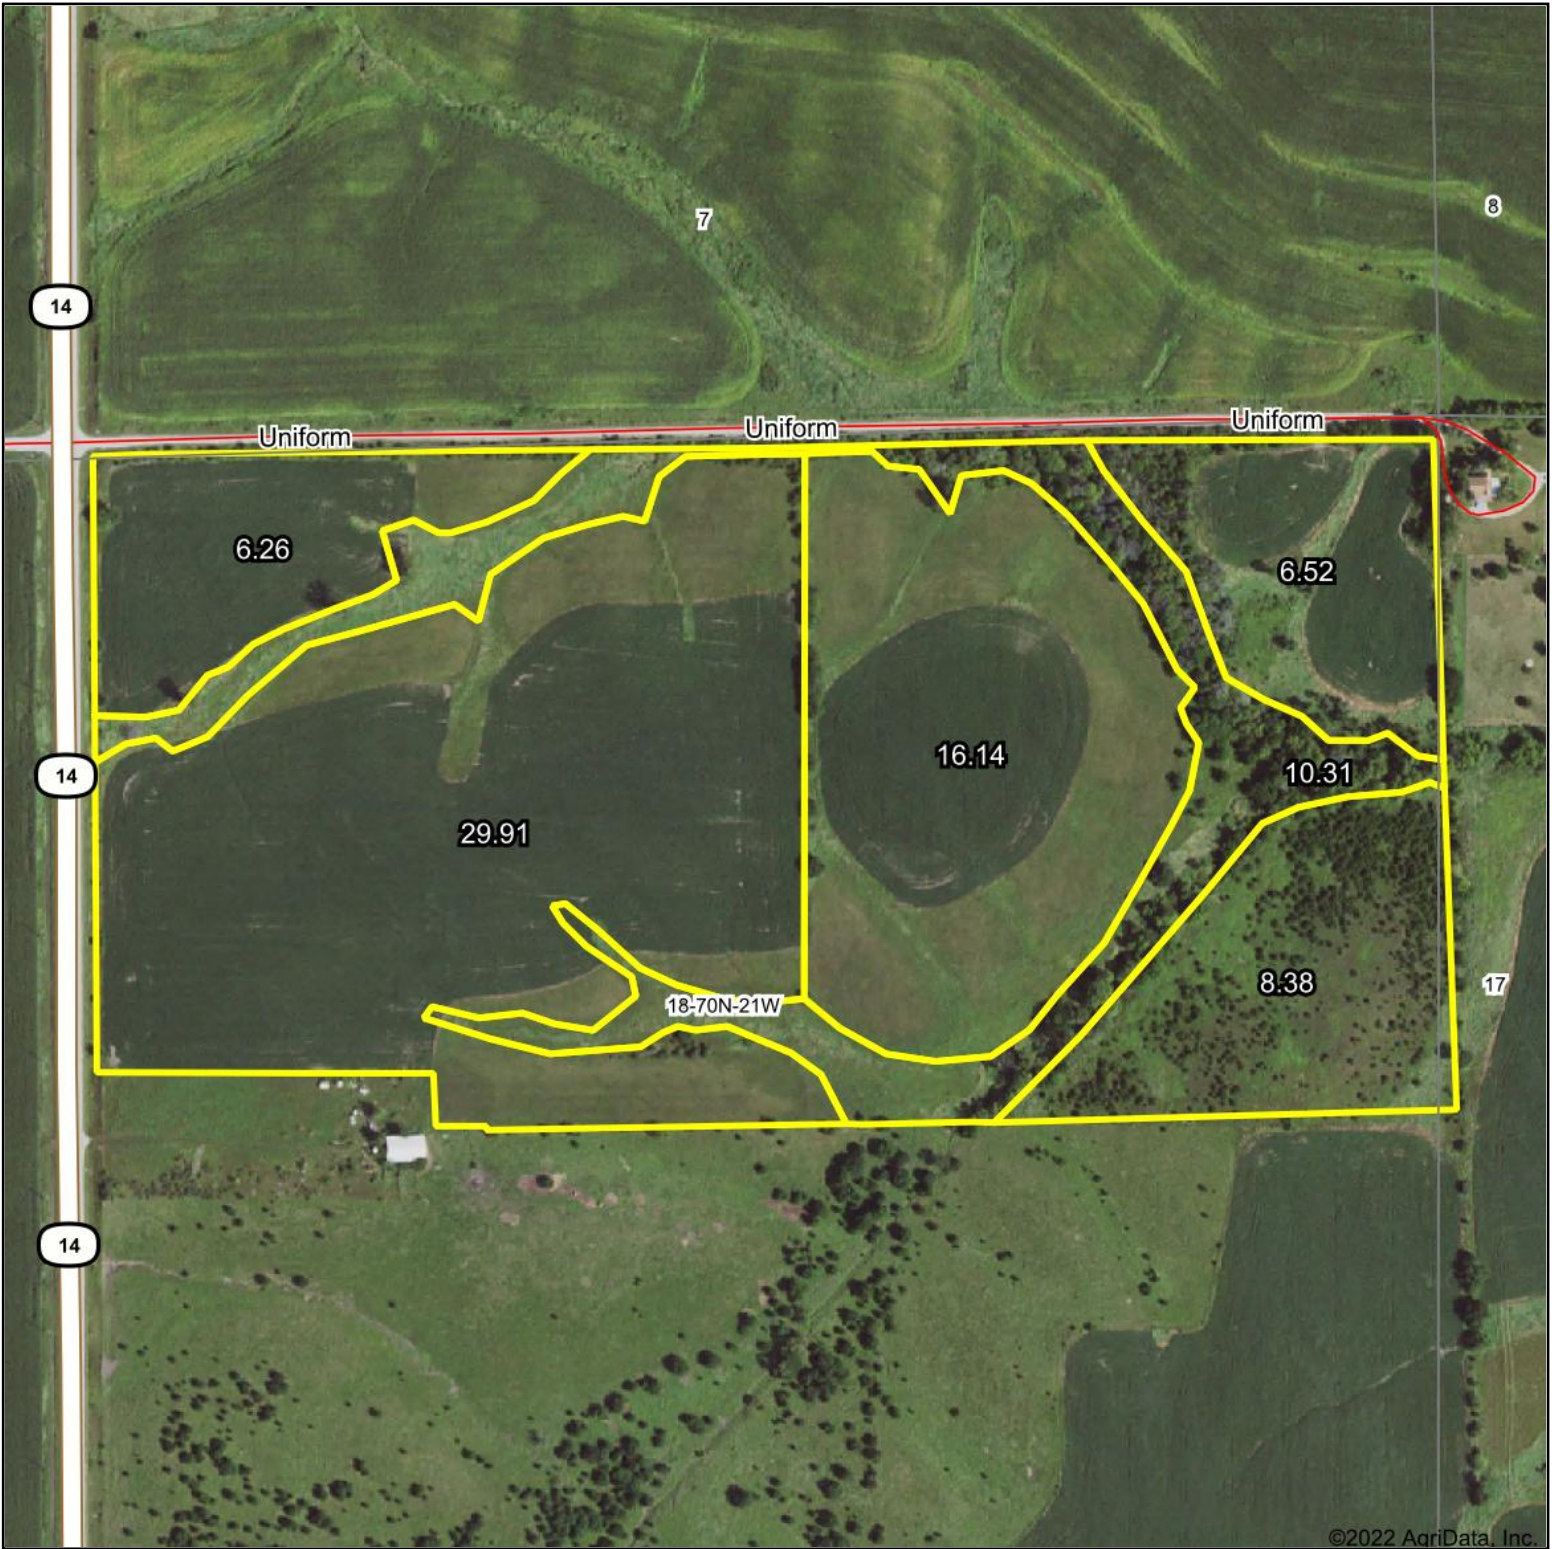

# FSA Map

©2022 AgriData, Inc.

Map Center: 40° 52' 5.6, -93° 18' 45.38

**18-70N-21W**  
**Wayne County**  
**Iowa**

11/21/2022