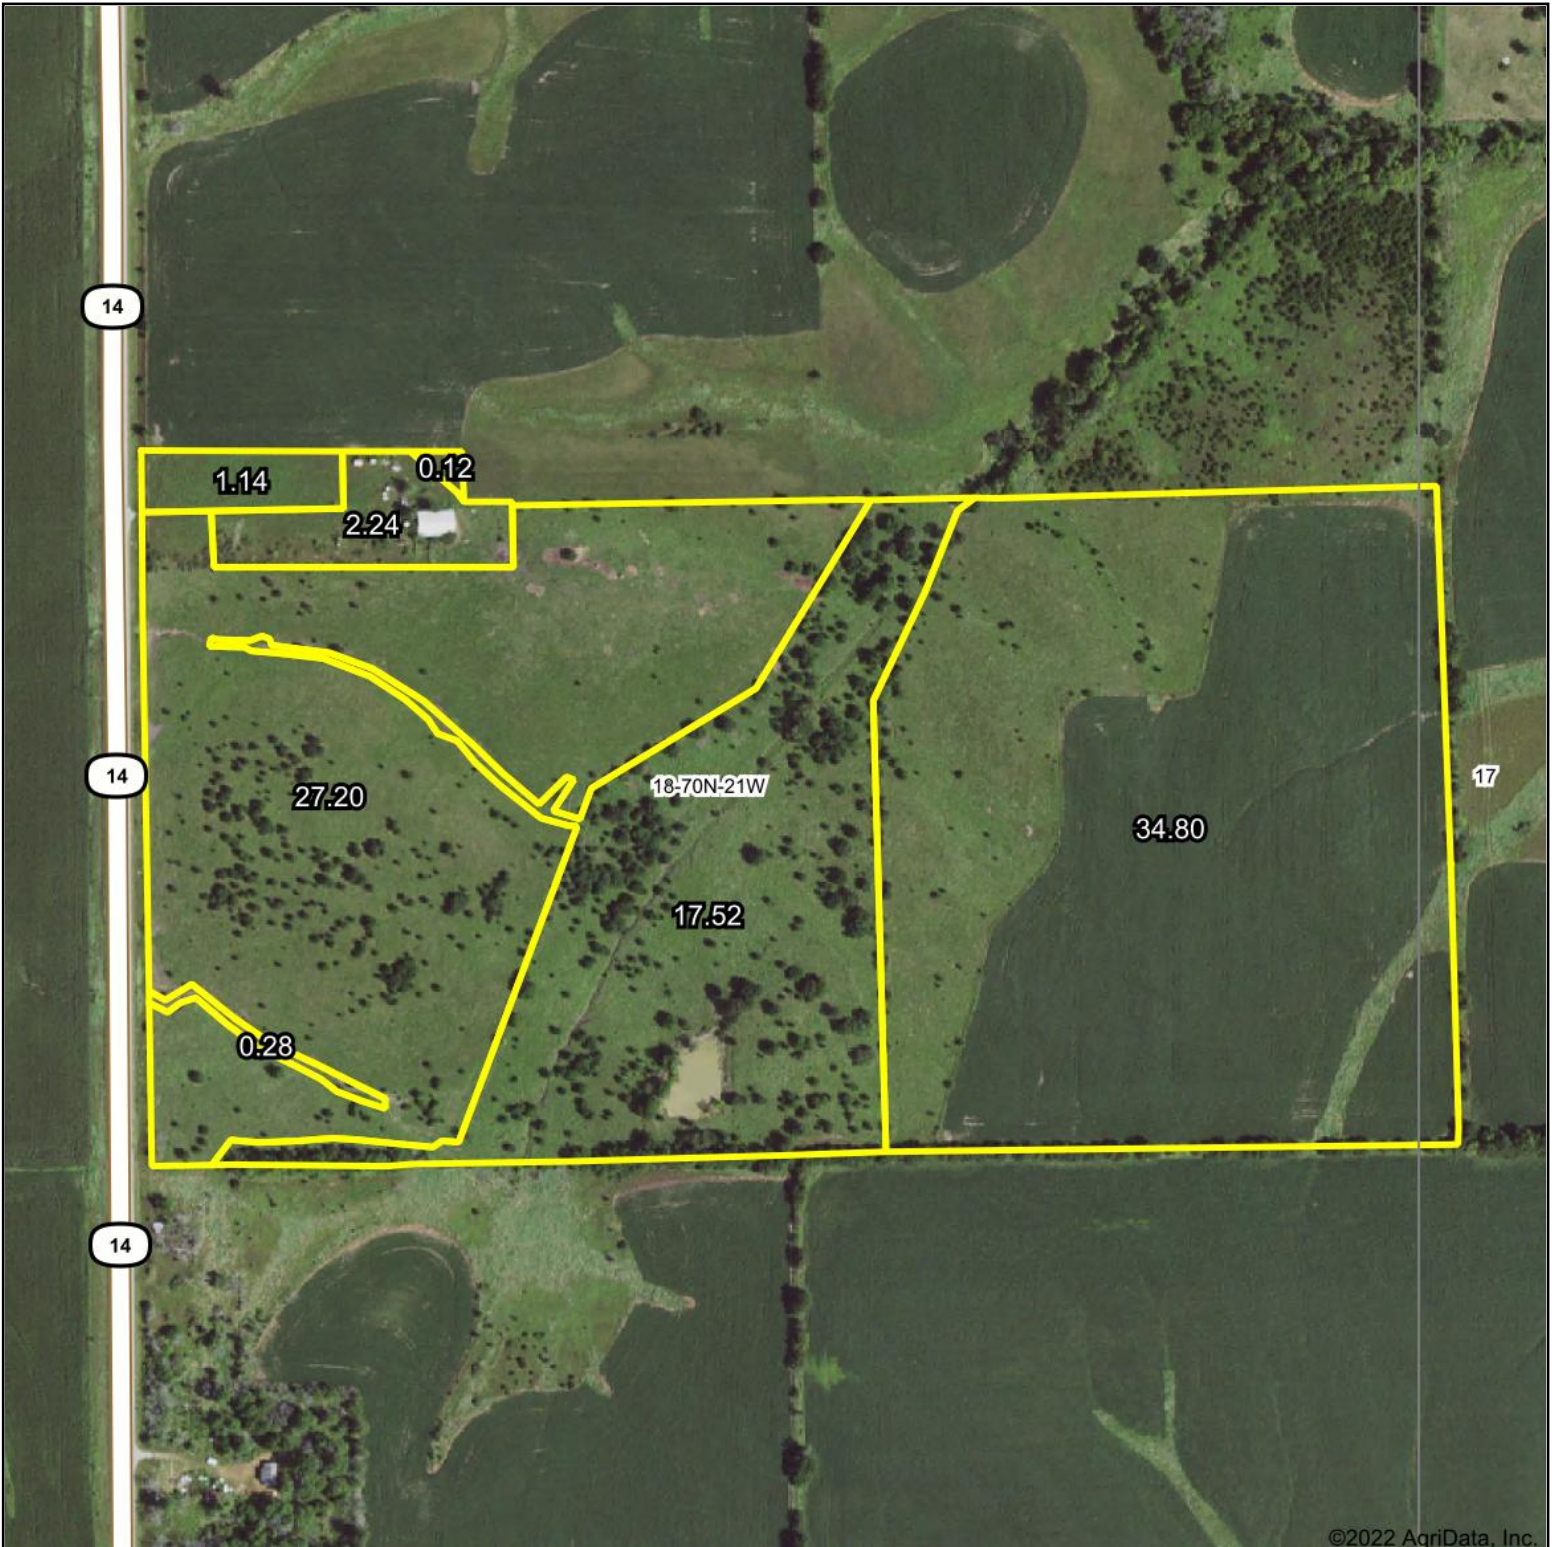

# FSA Map

©2022 AgriData, Inc.

Map Center: 40° 51' 53.34, -93° 18' 45.65

**18-70N-21W**  
**Wayne County**  
**Iowa**

11/21/2022