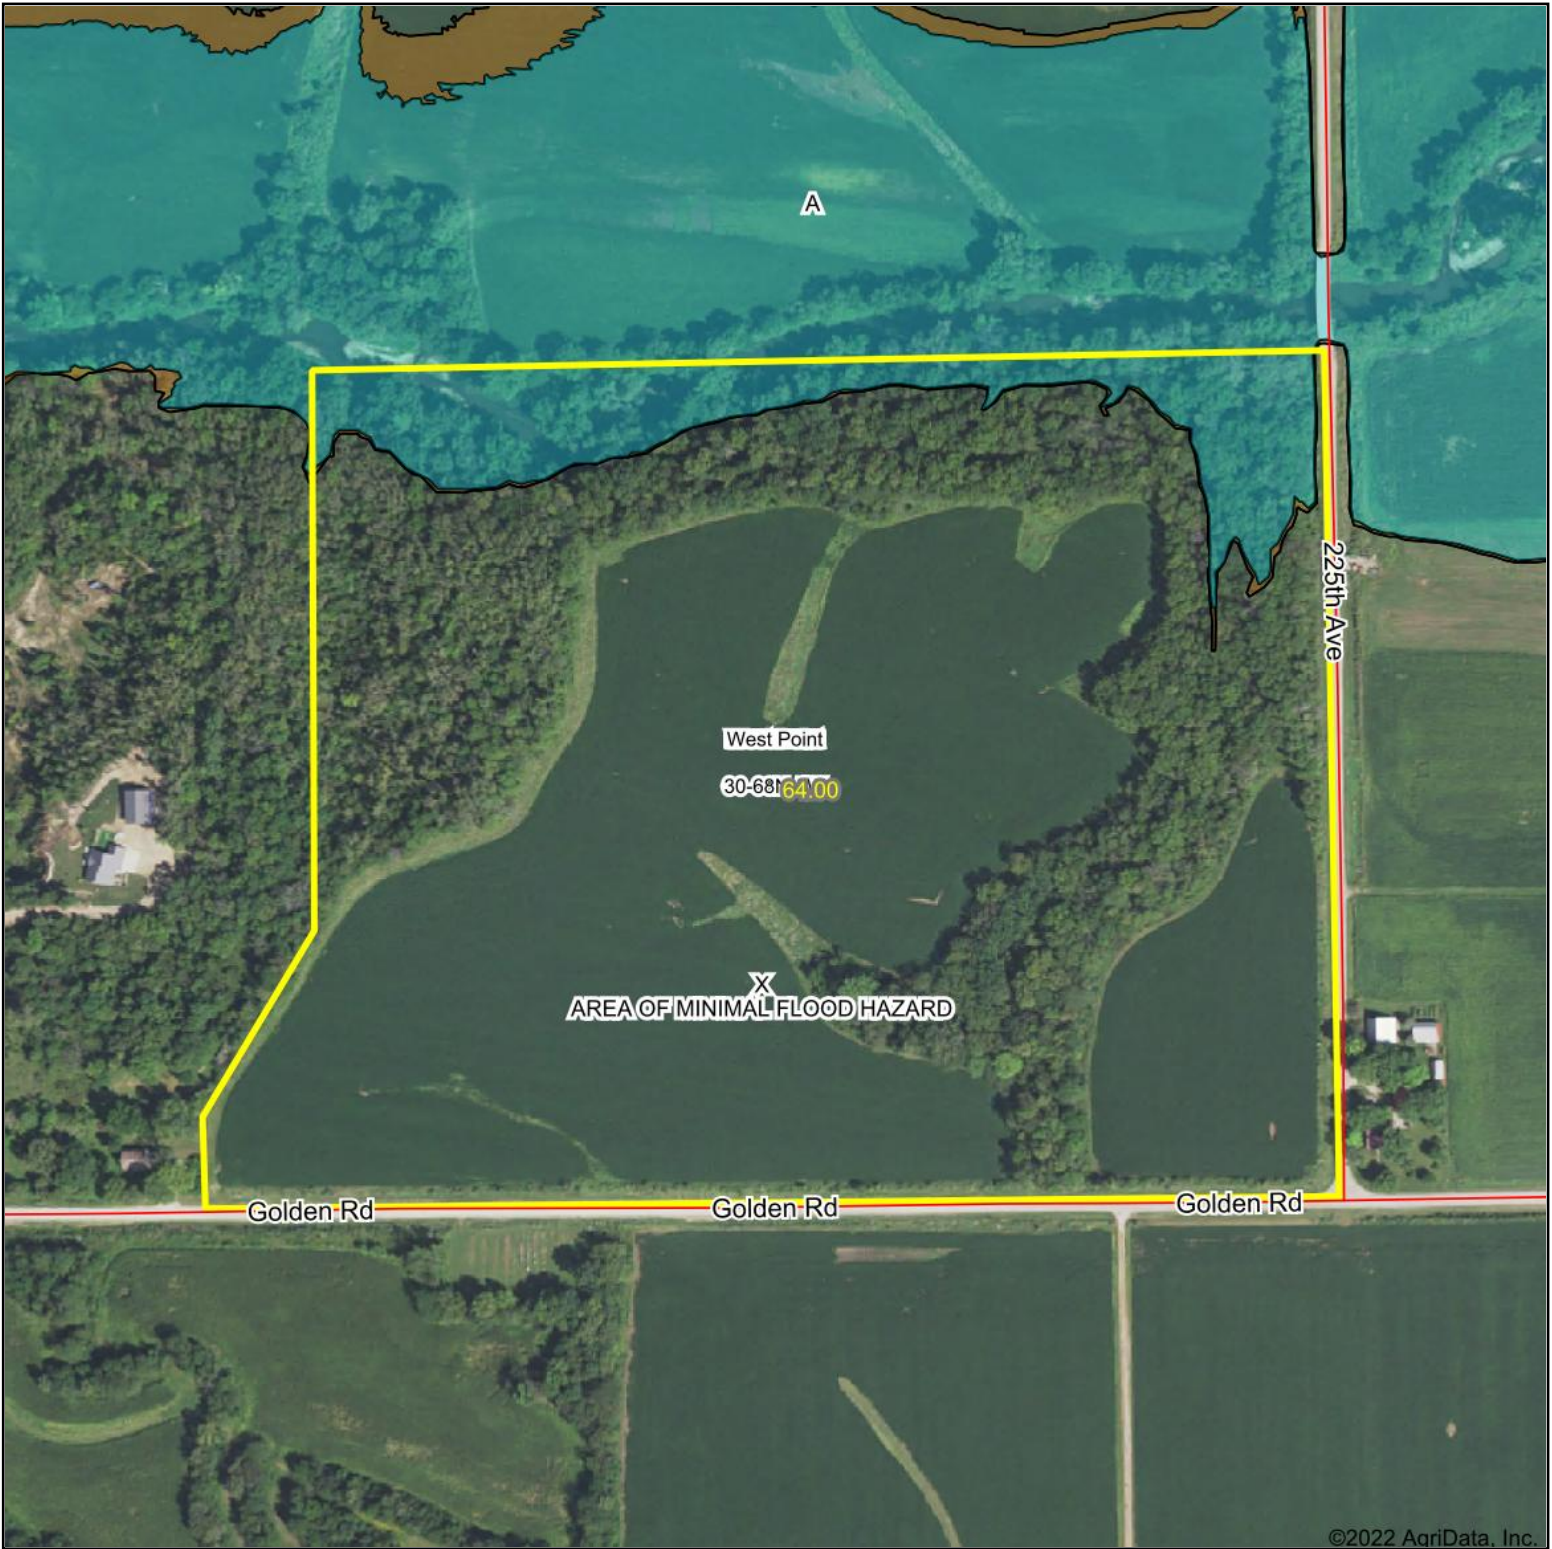

FEMA Flood Map

©2022 AgriData, Inc.

Map Center: 40° 39' 45.92, -91° 28' 53.19

30-68N-5W
Lee County
Iowa

12/12/2022

Flood related information provided by FEMA