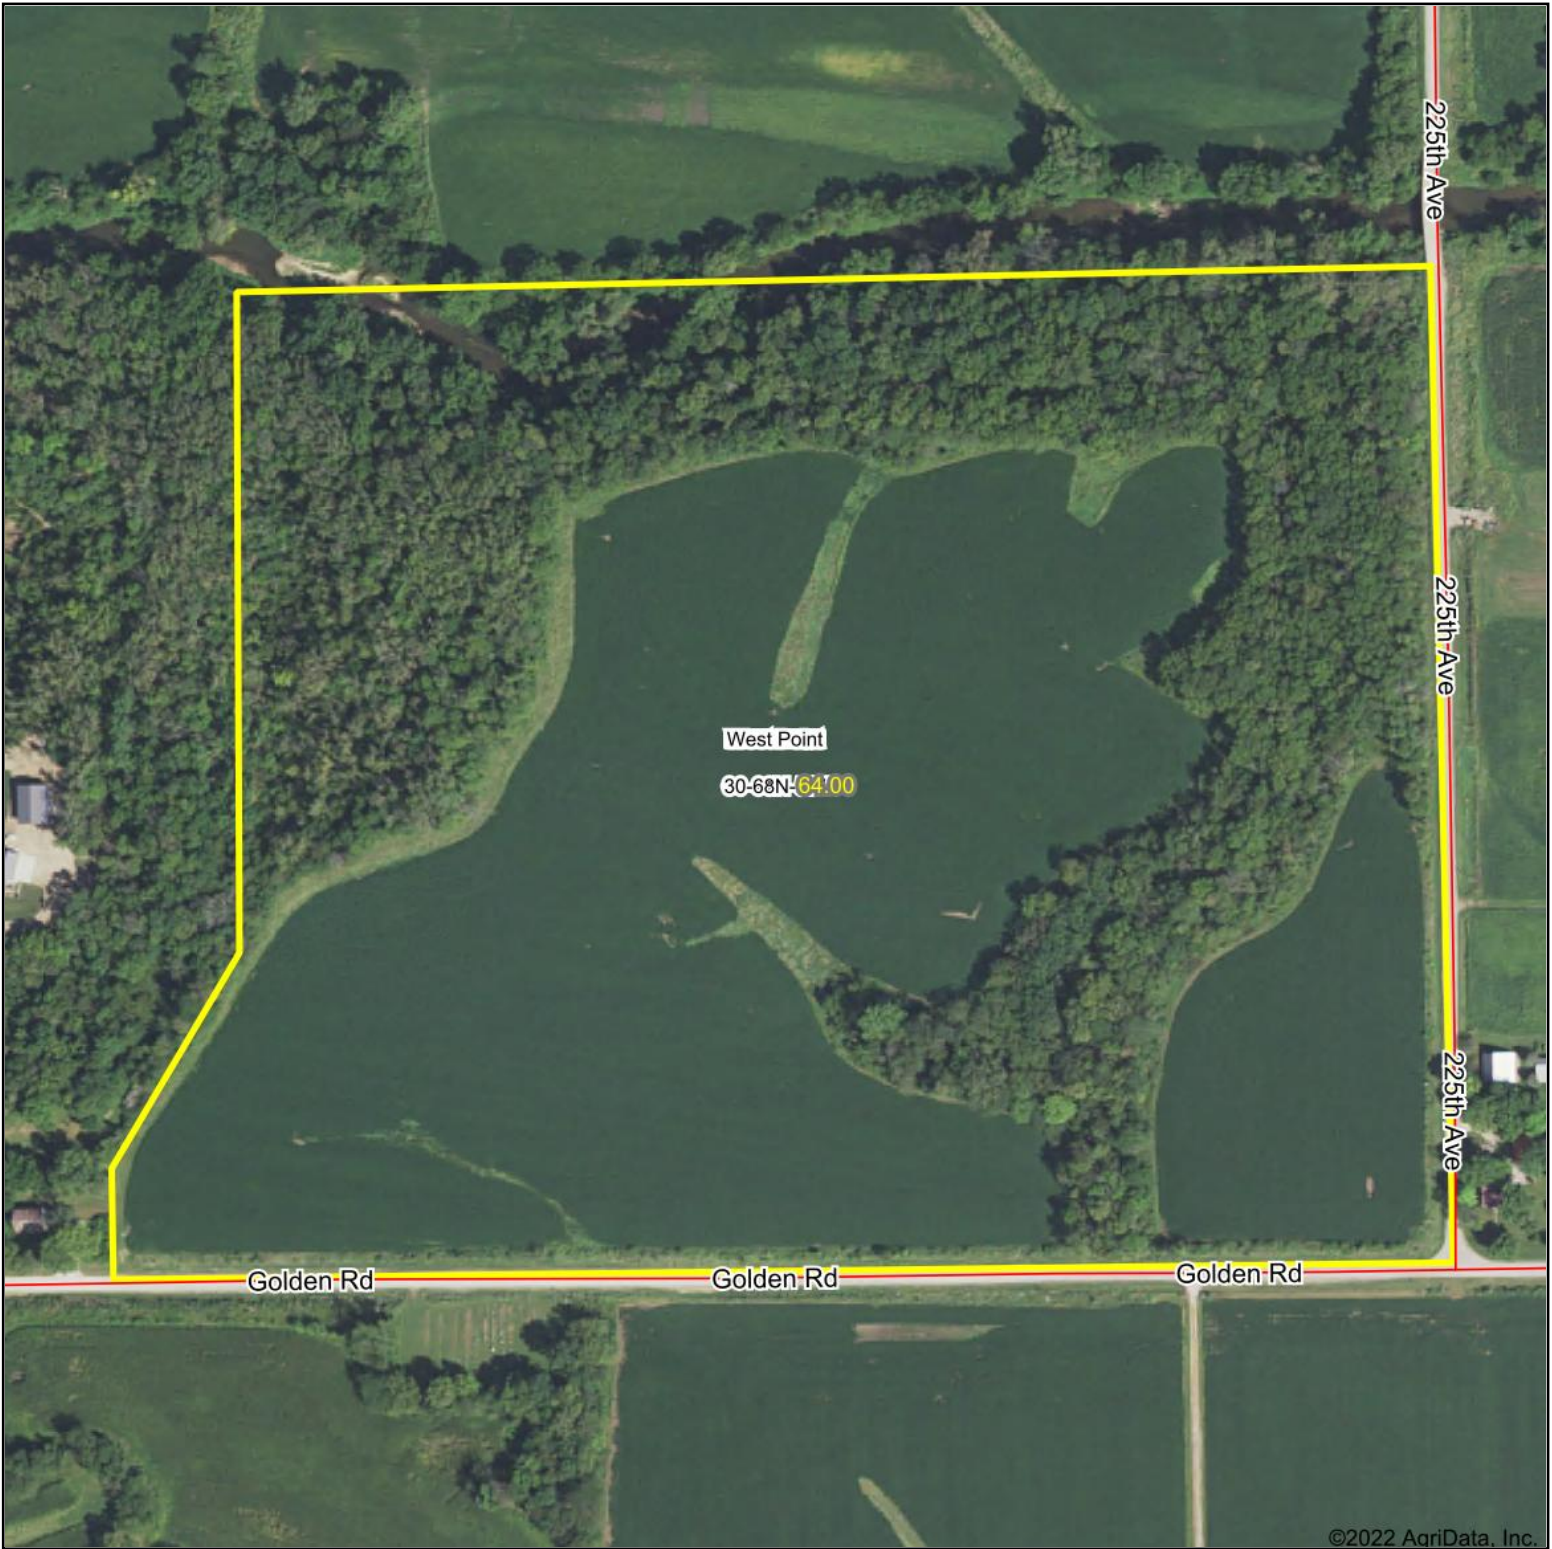

Aerial Map

©2022 AgriData, Inc.

Map Center: 40° 39' 45.82, -91° 28' 53.38

30-68N-5W
Lee County
Iowa

12/12/2022