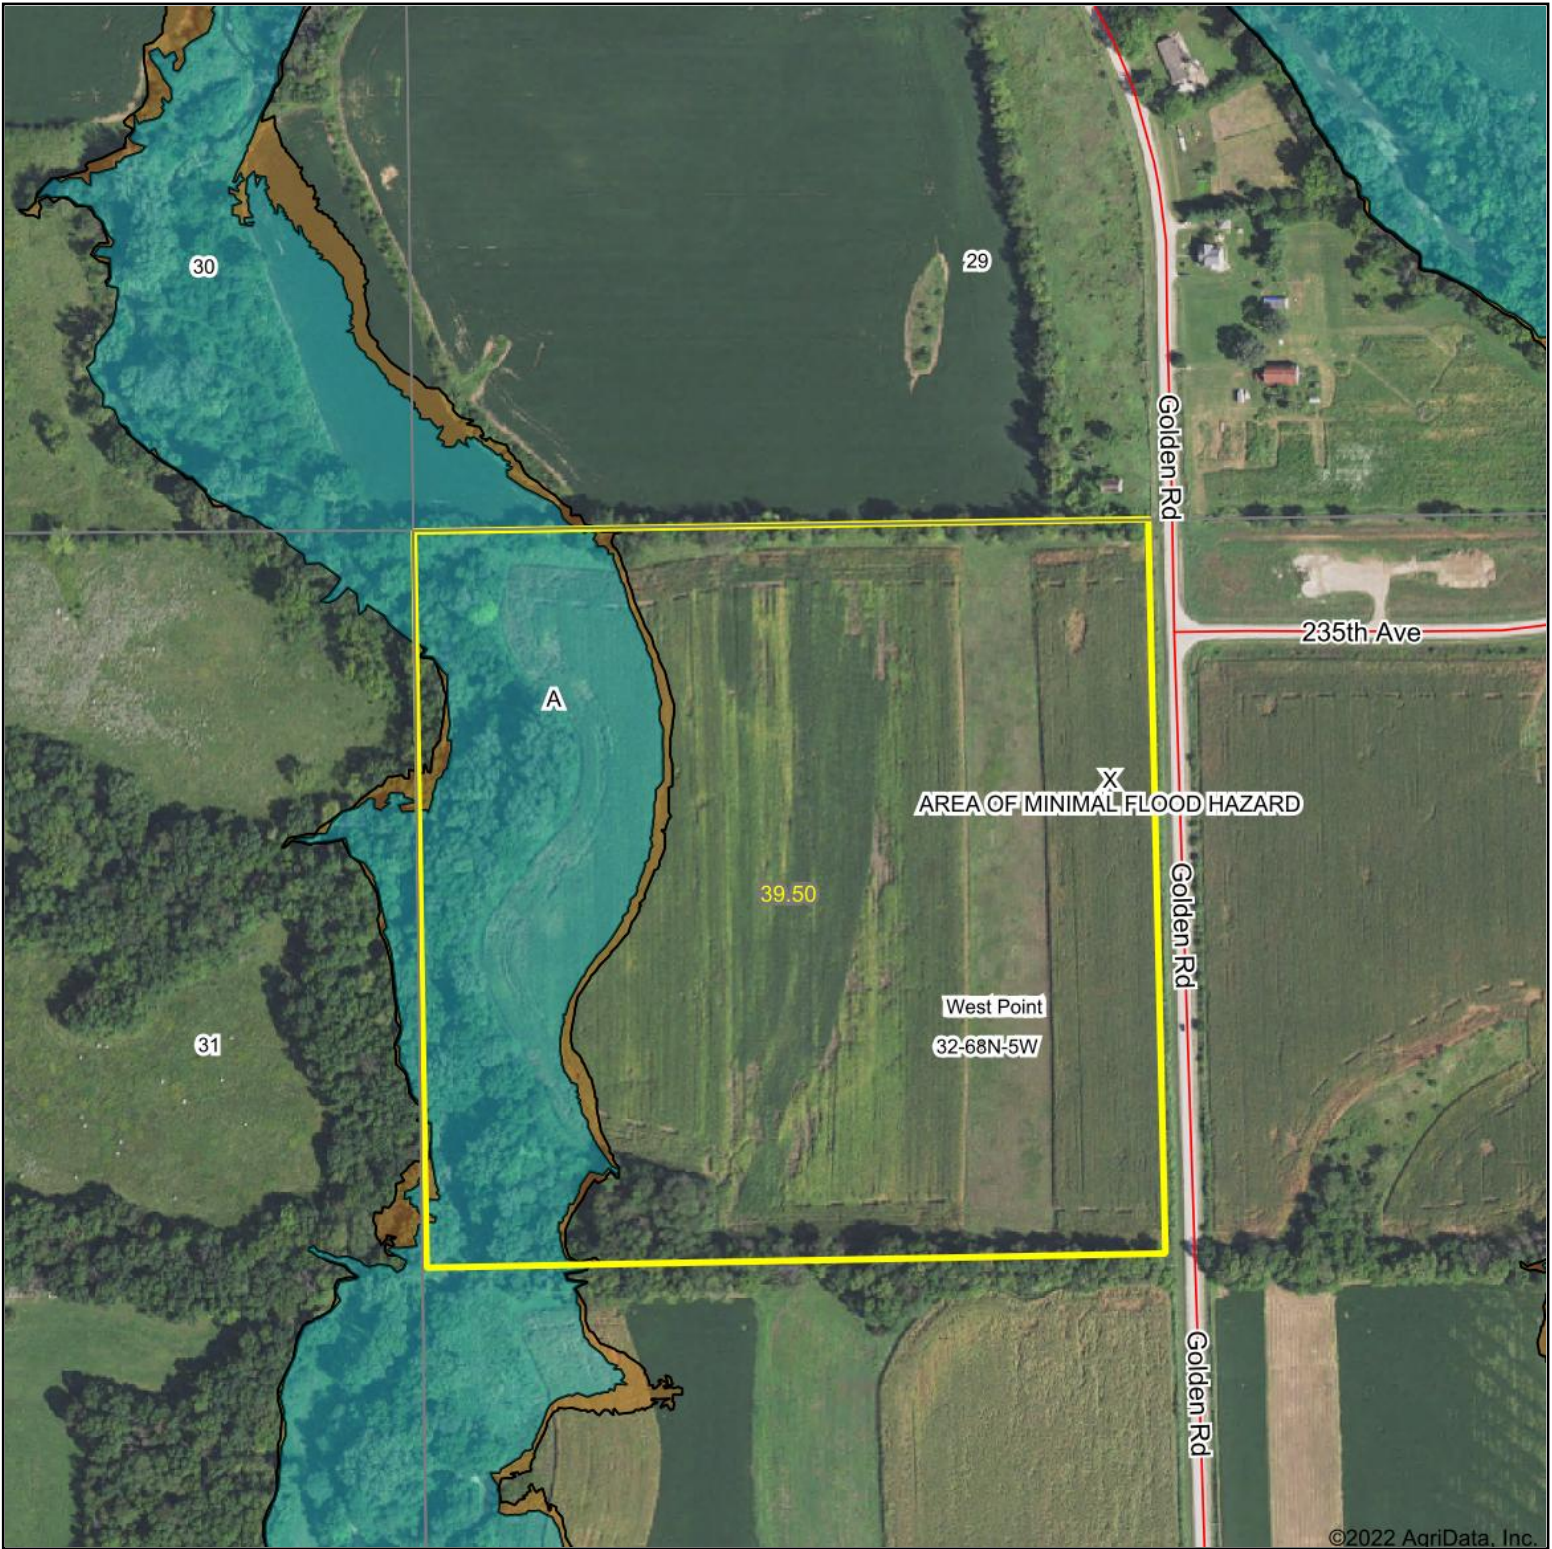

FEMA Flood Map

Map Center: 40° 39' 7.66, -91° 27' 57.93

32-68N-5W
Lee County
Iowa

12/12/2022

Flood related information provided by FEMA