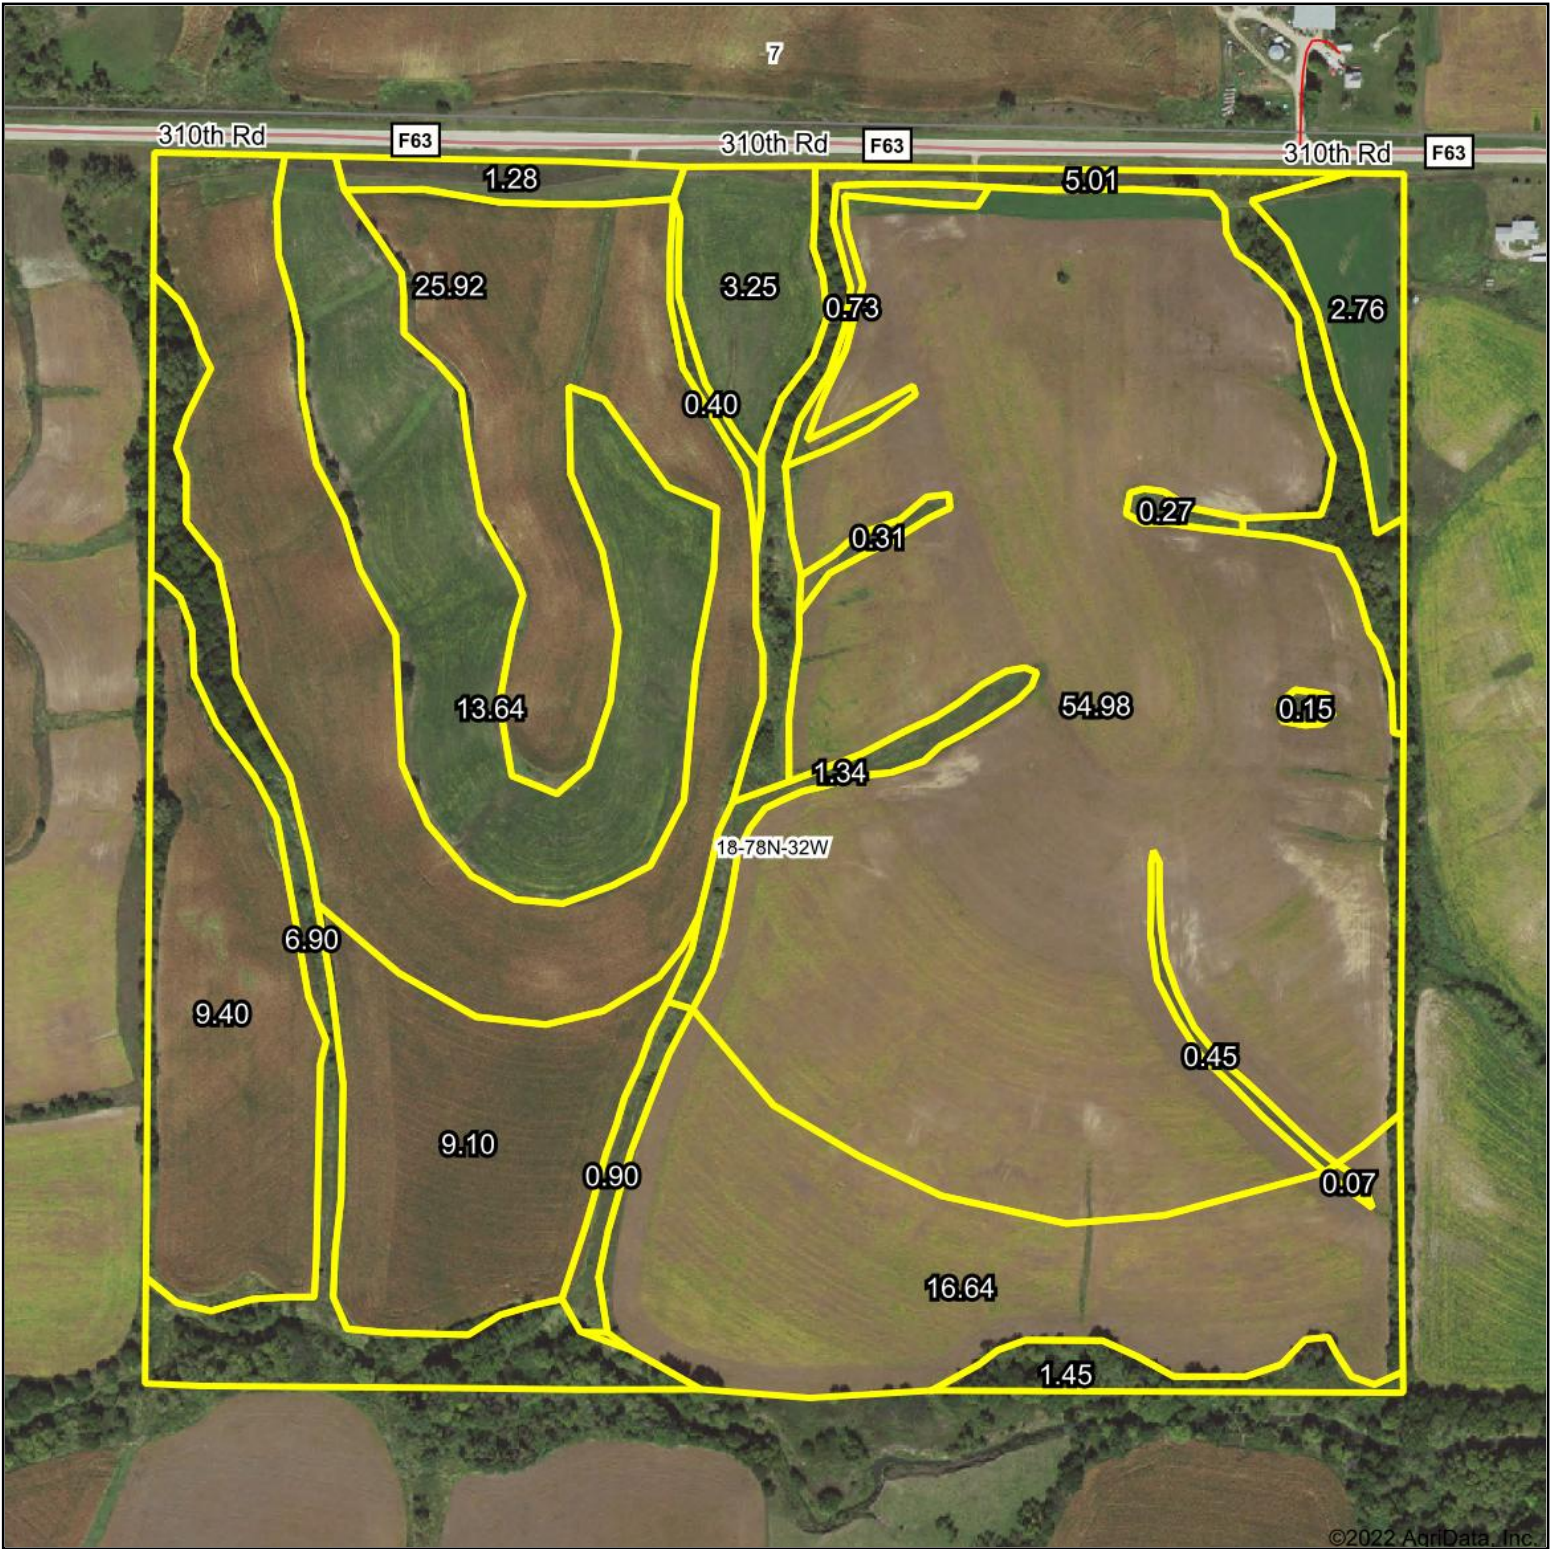

FSA Map

©2022 AgriData, Inc.

Map Center: 41° 33' 28.26, -94° 34' 36.84

18-78N-32W
Guthrie County
Iowa

12/20/2022