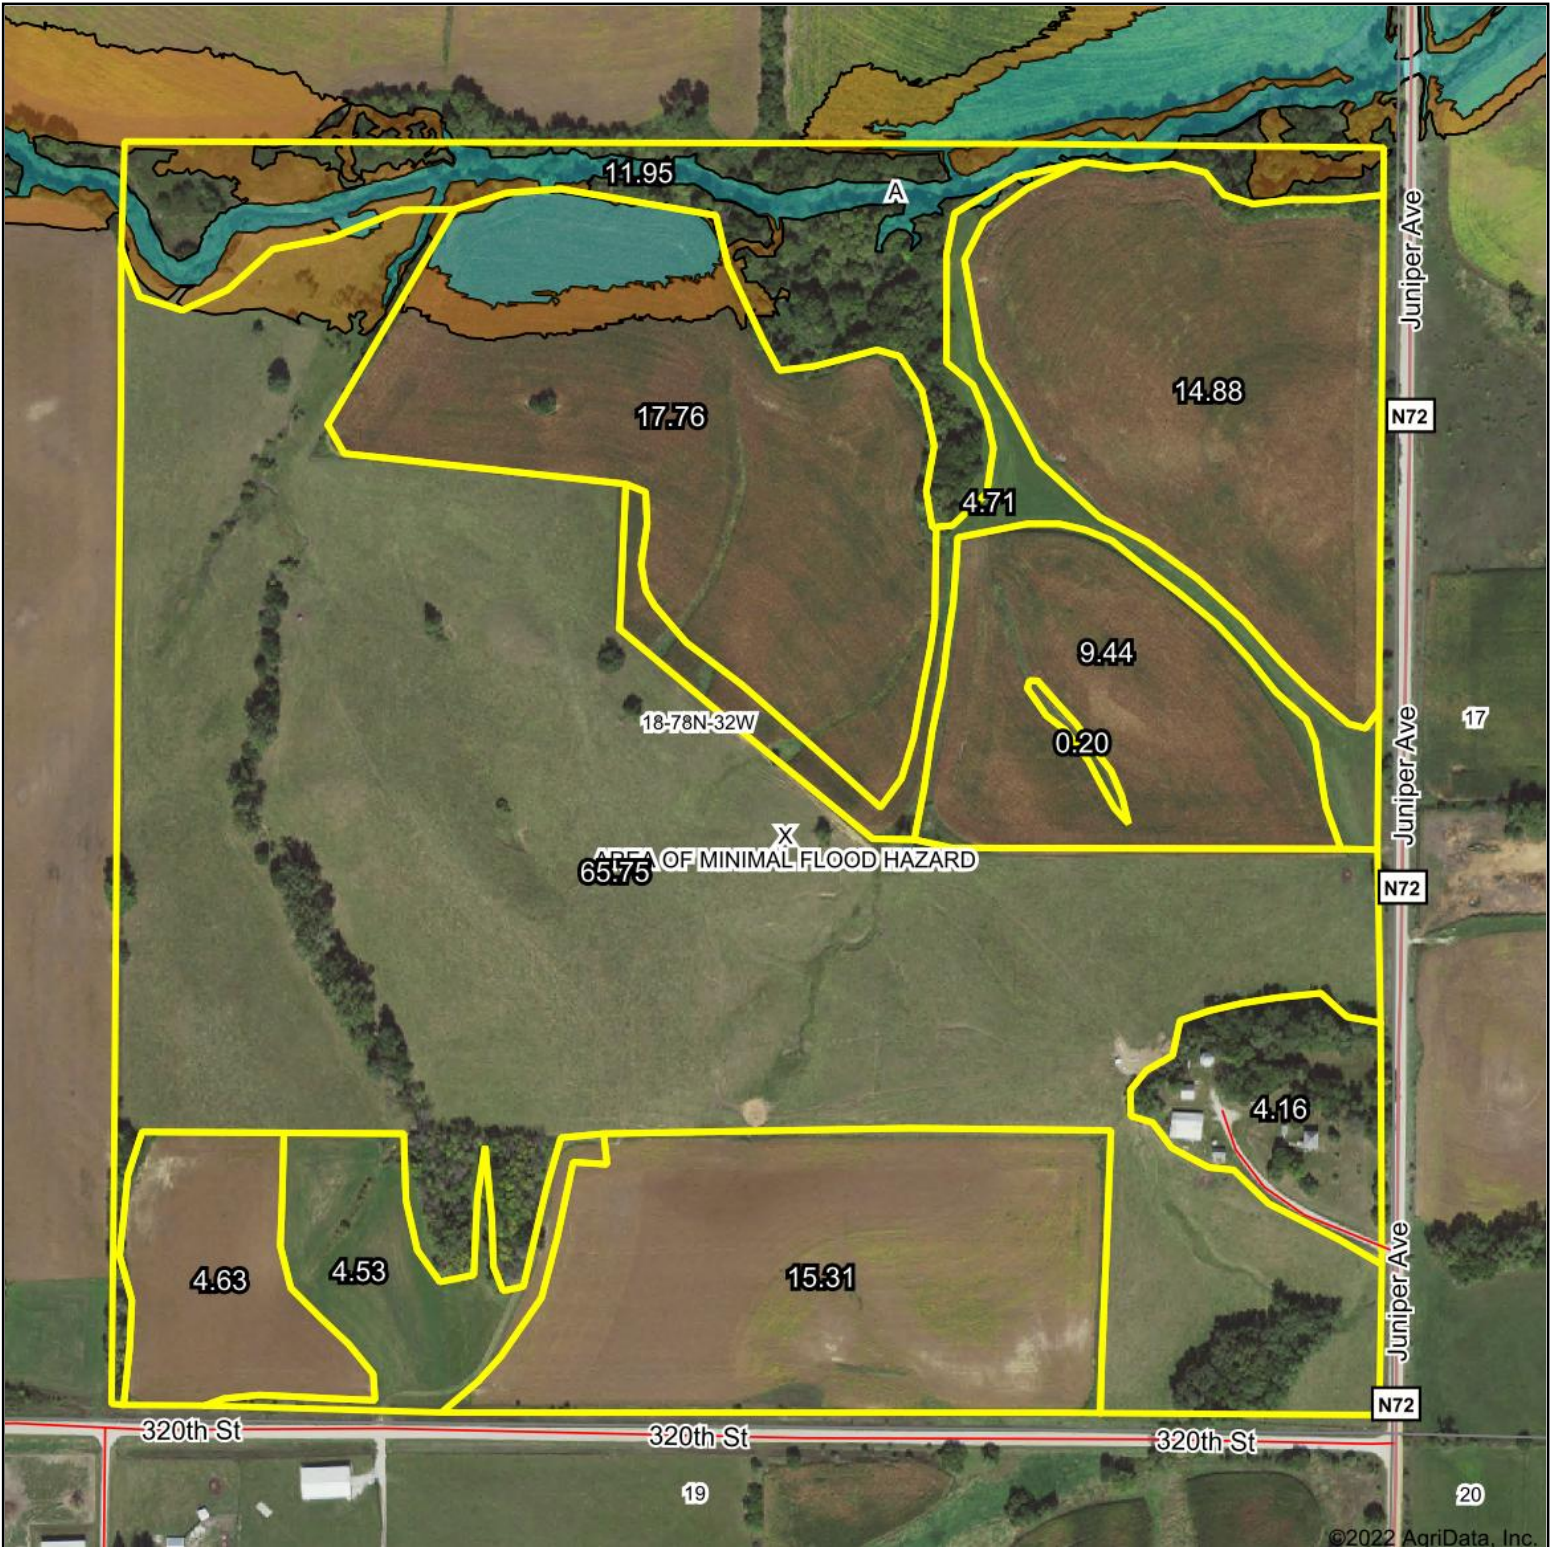

Flood Map

Map Center: 41° 33' 2.98, -94° 34' 18.89

18-78N-32W
Guthrie County
Iowa

12/20/2022

Flood related information provided by FEMA