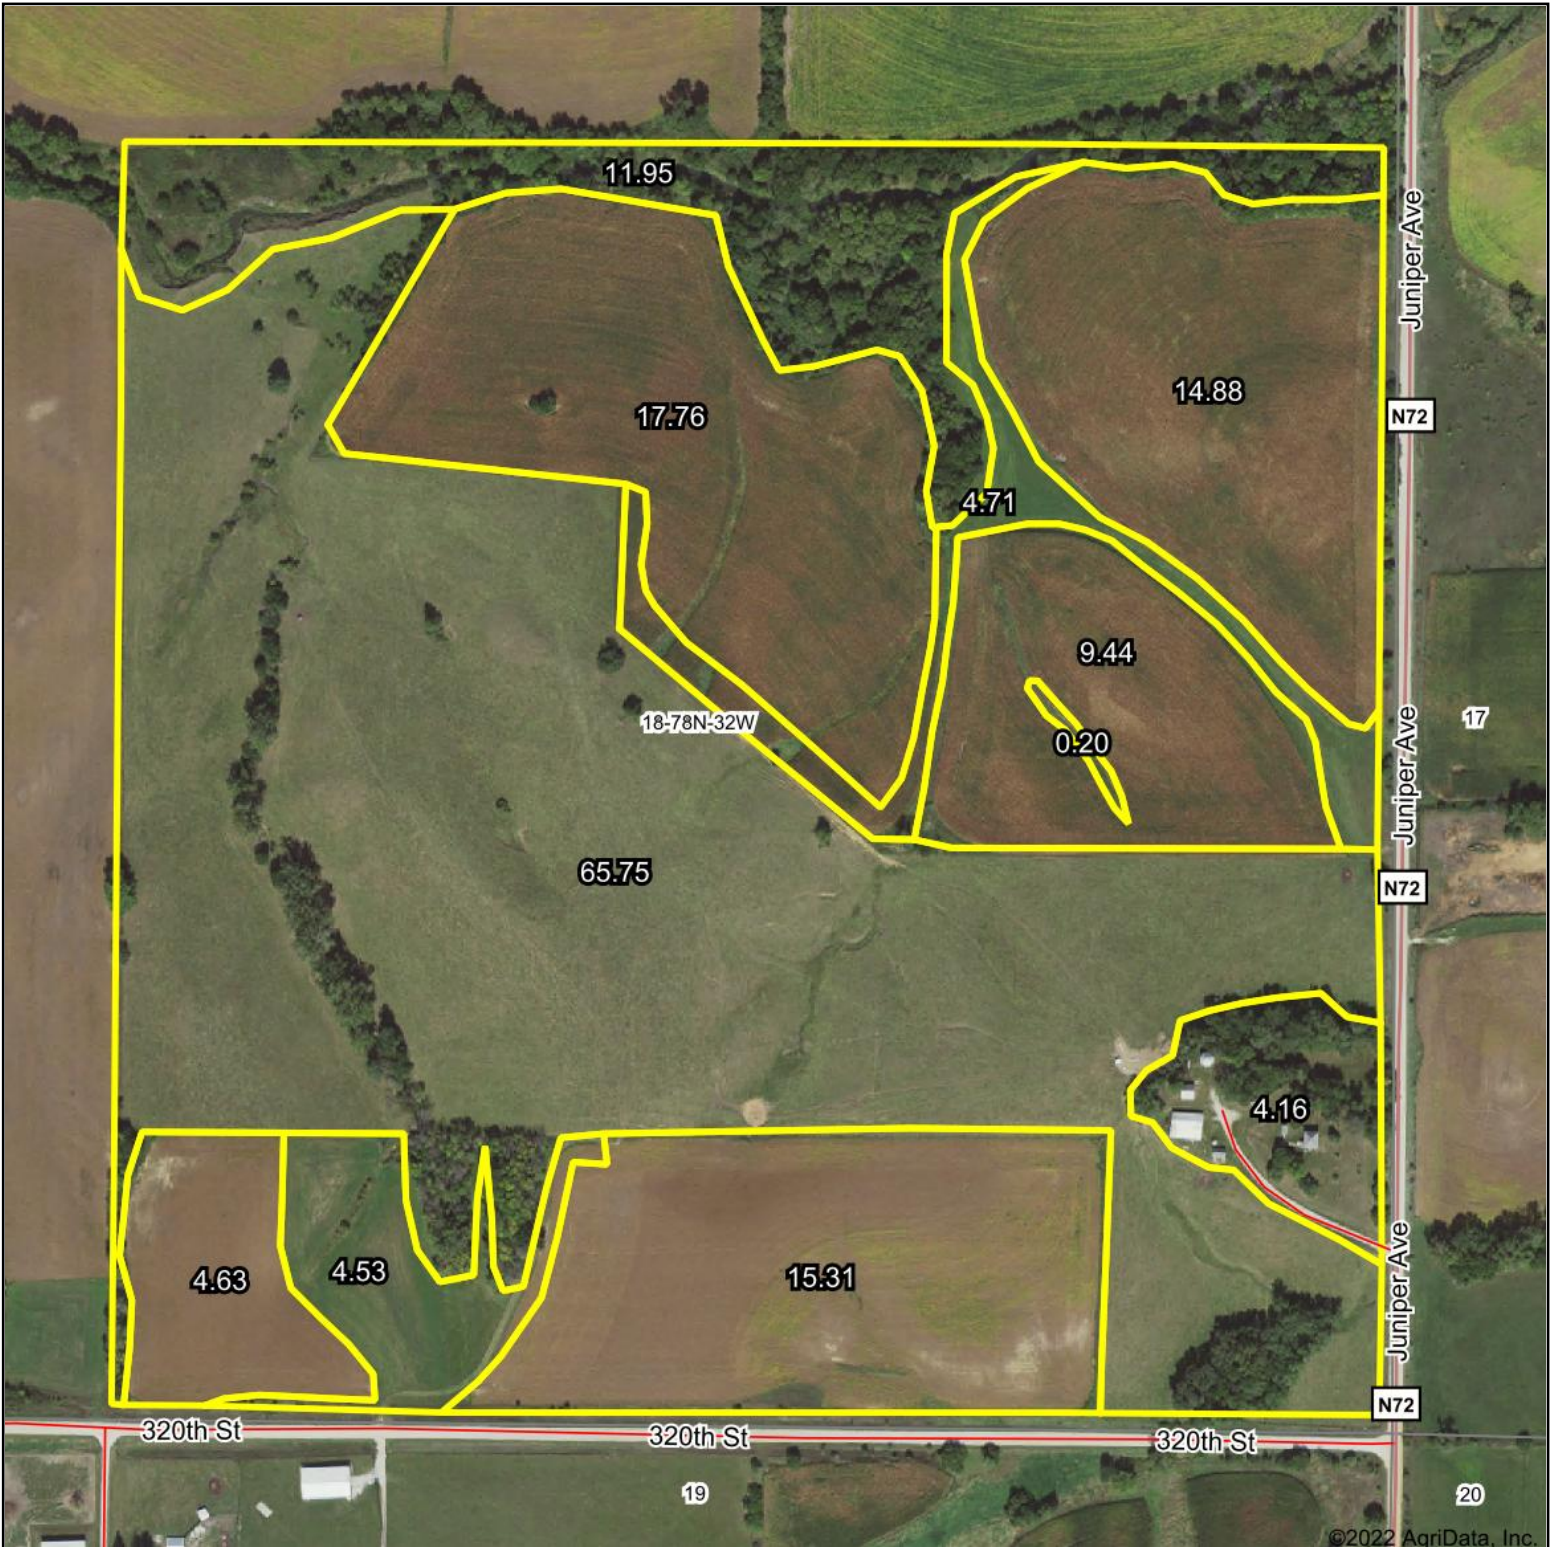

FSA Map

©2022 AgriData, Inc.

Map Center: 41° 33' 2.98, -94° 34' 18.89

18-78N-32W
Guthrie County
Iowa

12/20/2022

© AgriData, Inc. 2021 www.AgriDataInc.com