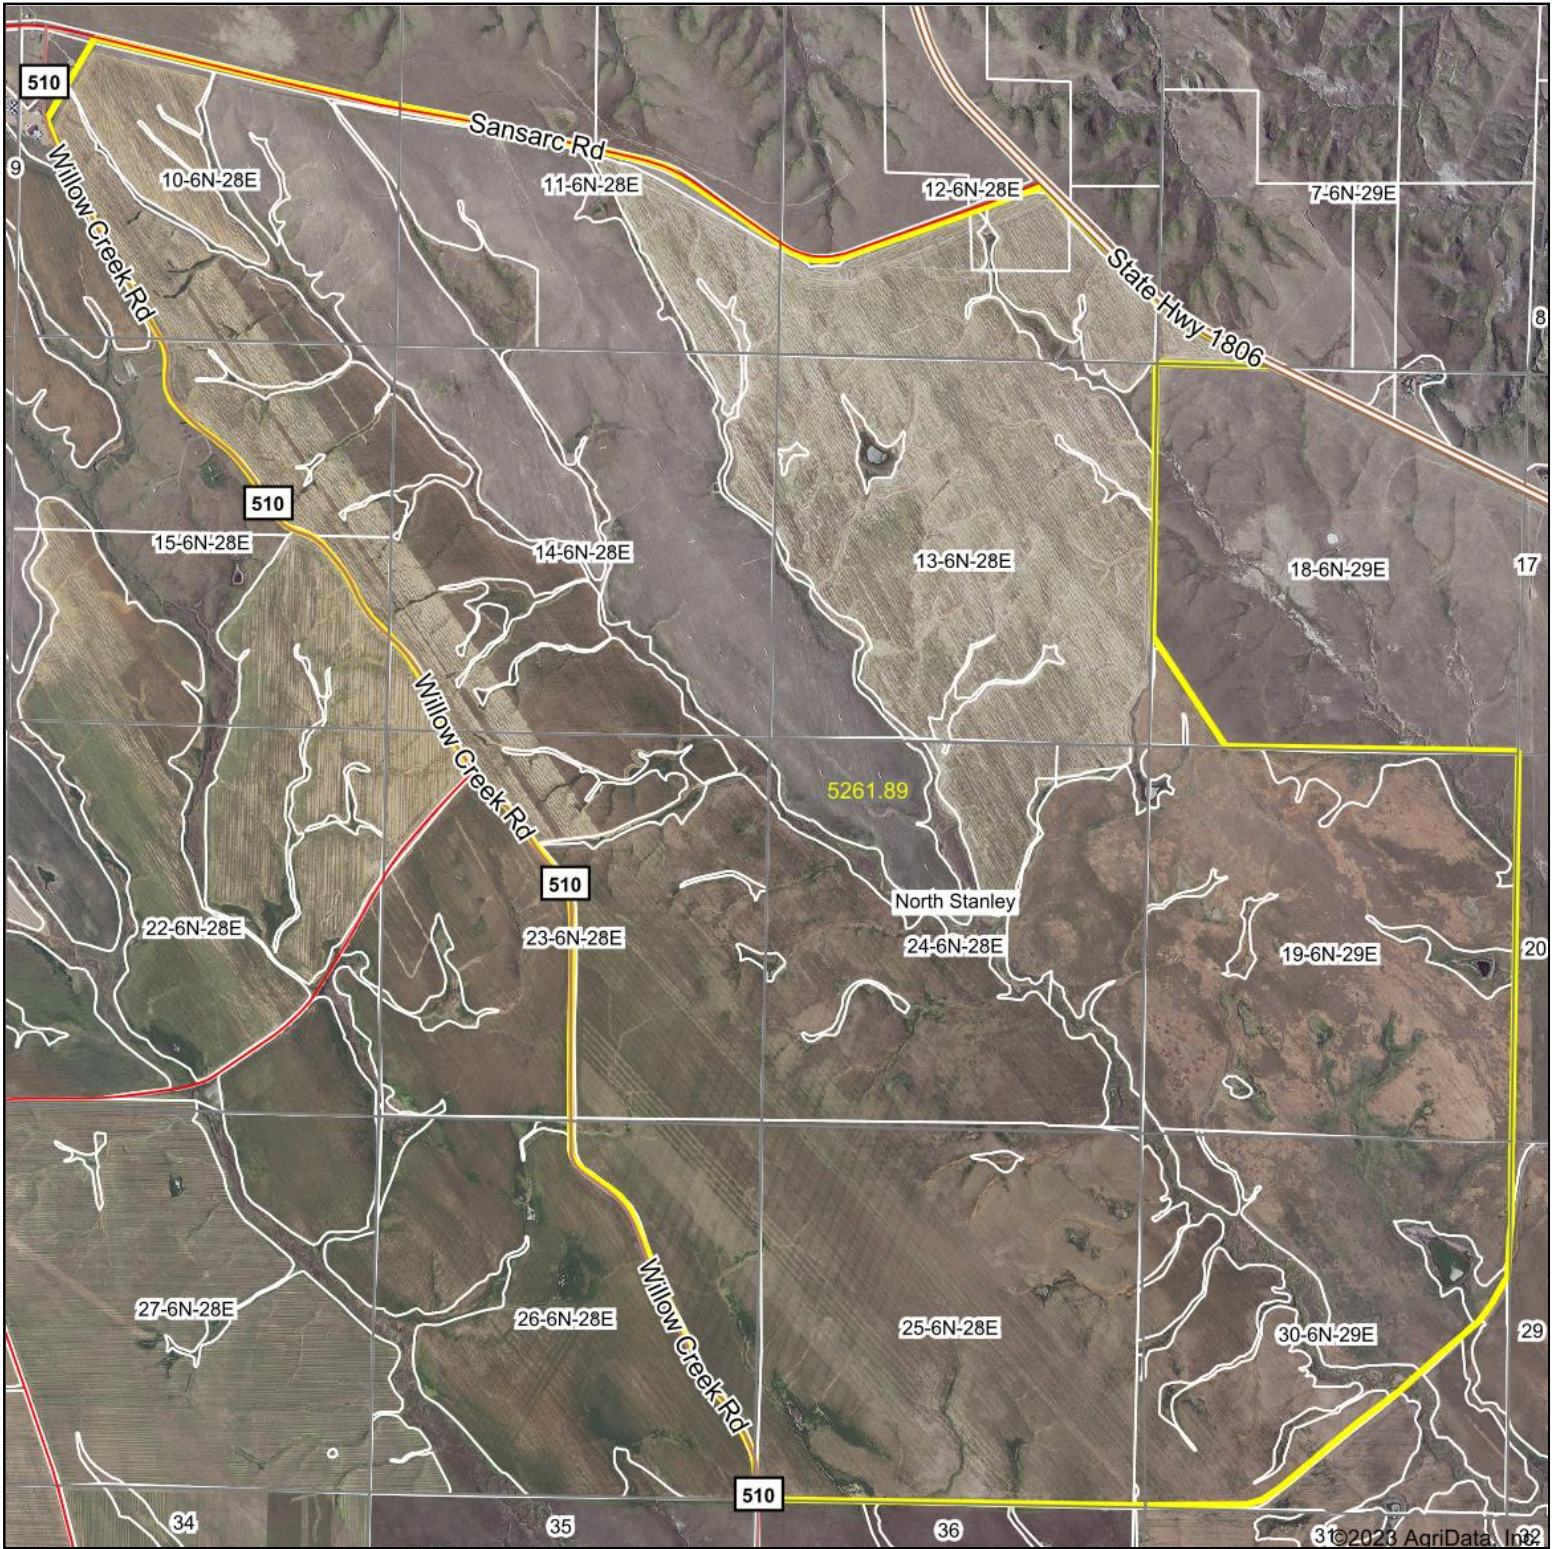

Aerial Map

Map Center: 44° 28' 18.99, -100° 41' 29.54

24-6N-28E
Stanley County
South Dakota