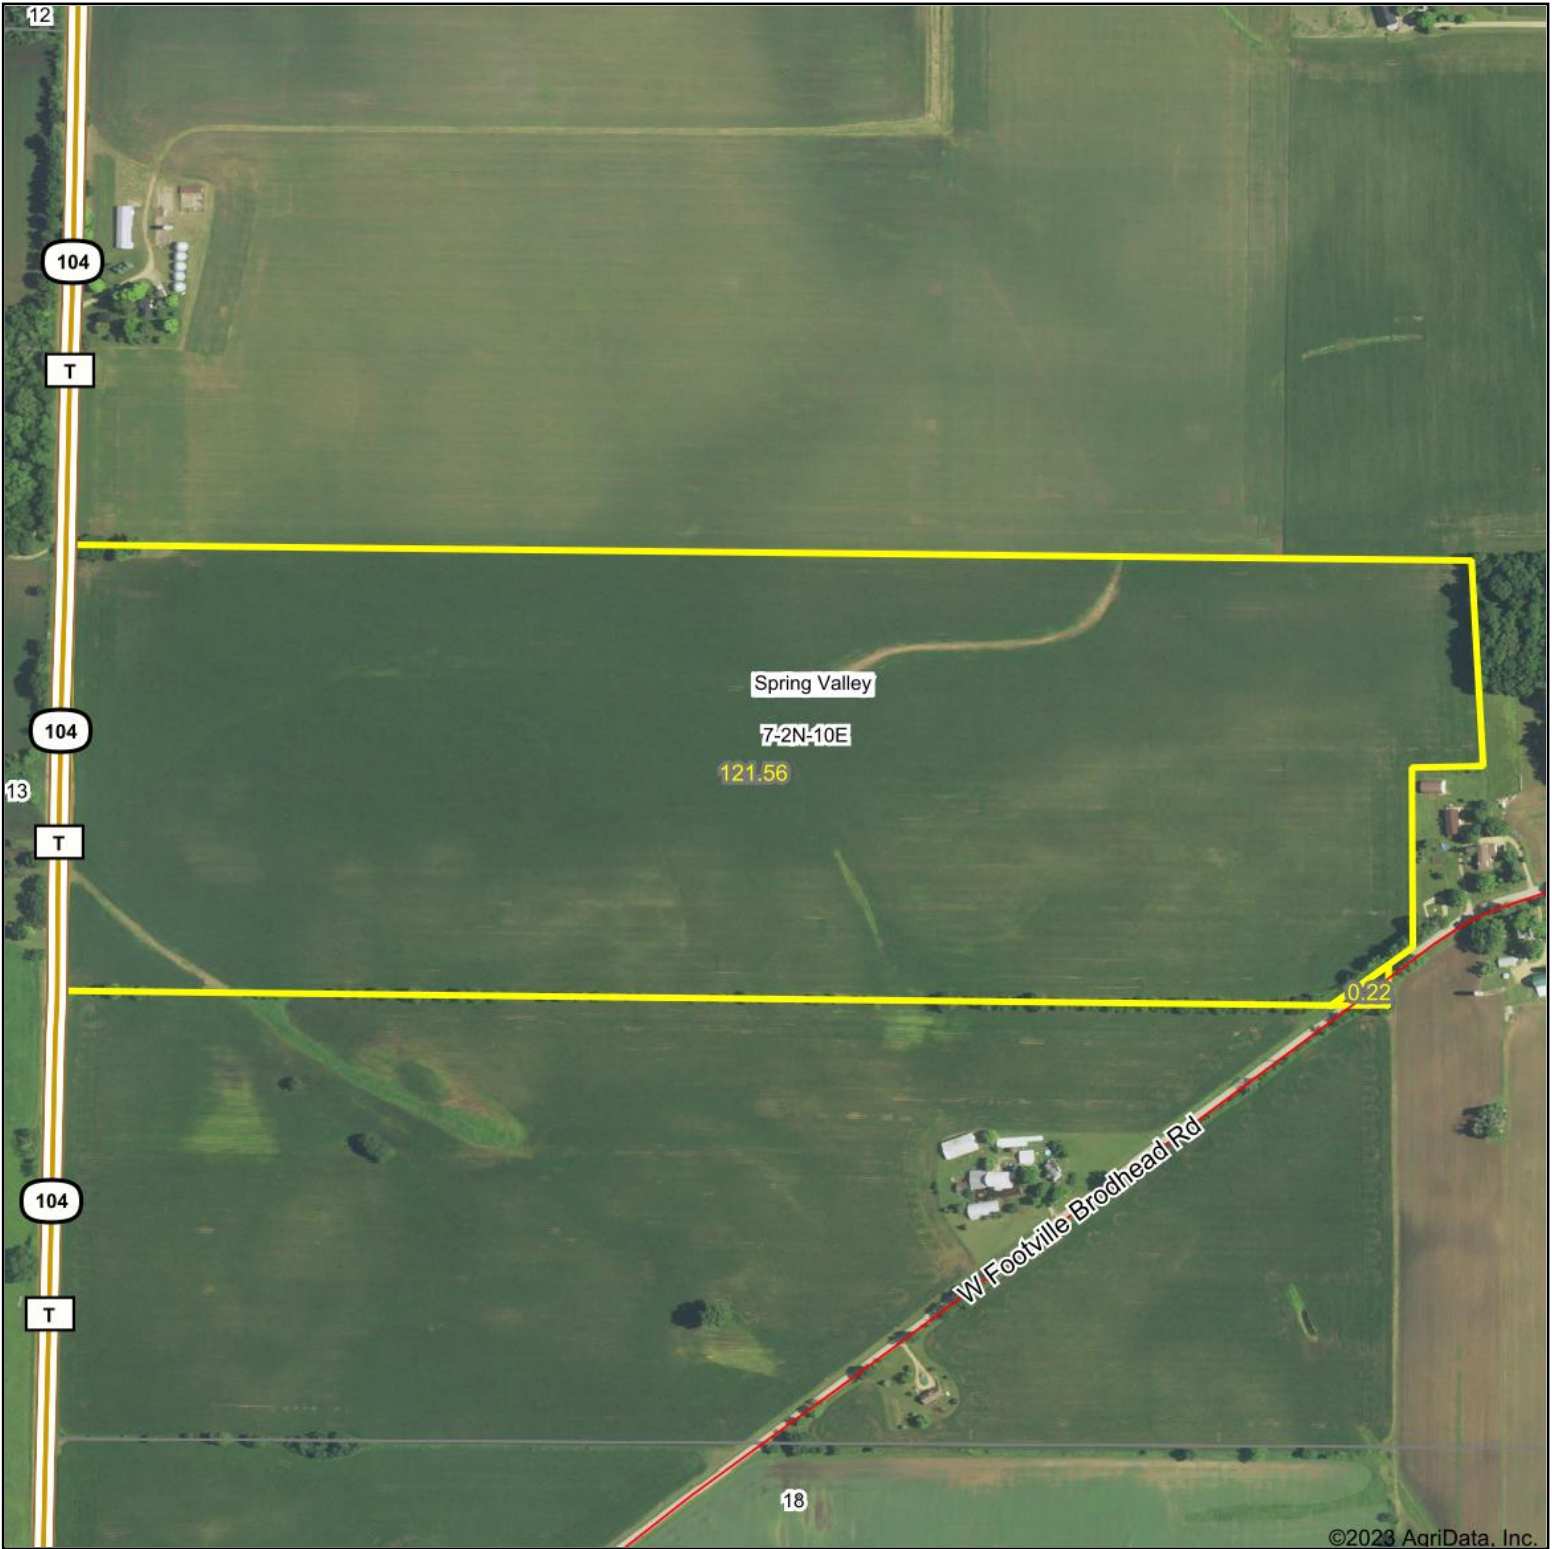

FSA Aerial Map

©2023 AgriData, Inc.

Map Center: 42° 38' 57.66, -89° 21' 33.74

7-2N-10E
Rock County
Wisconsin

1/5/2023

© AgriData, Inc. 2021