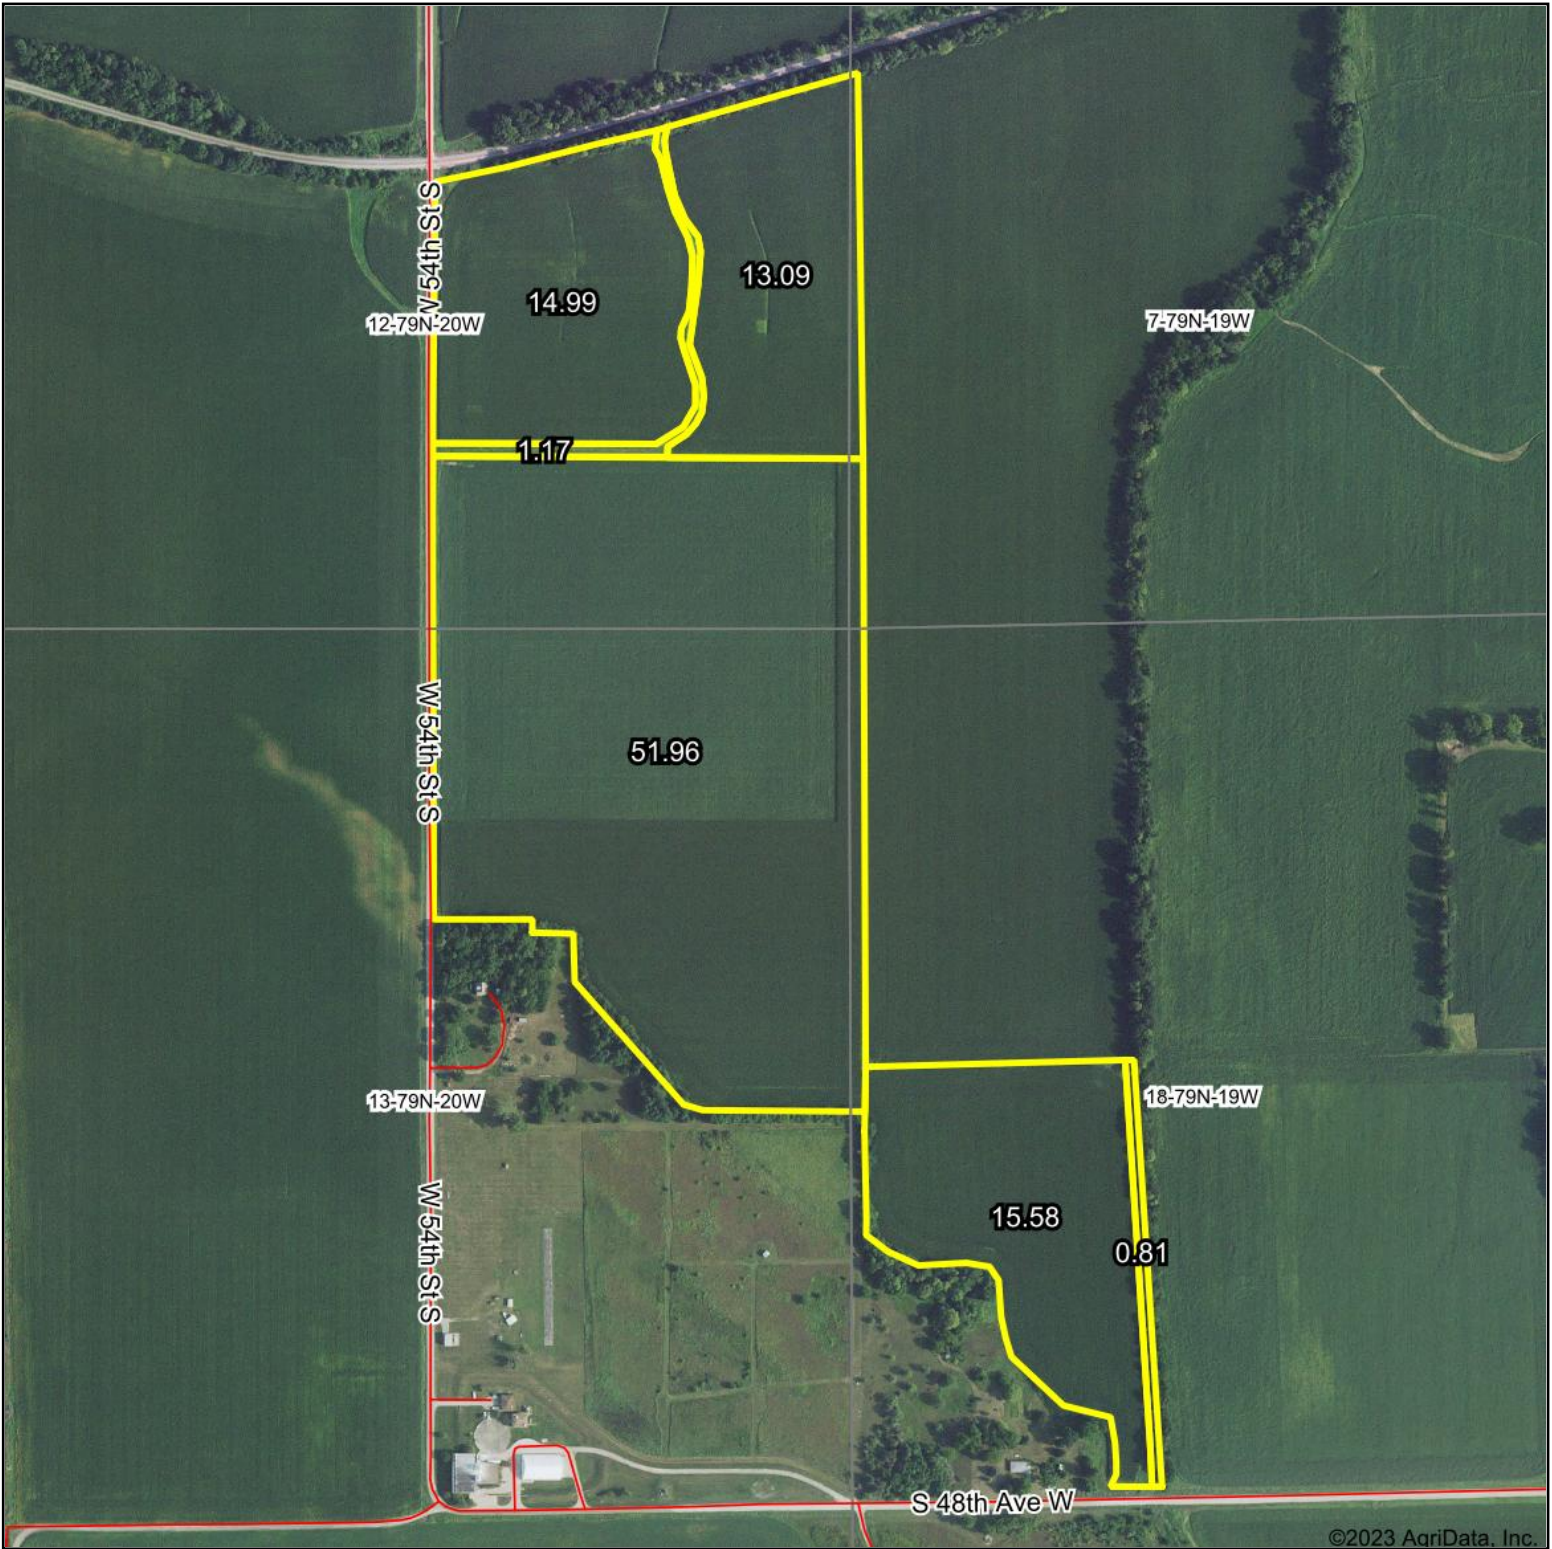

FSA Map

©2023 AgriData, Inc.

Map Center: 41° 39' 28.36, -93° 7' 2.29

13-79N-20W
Jasper County
Iowa

2/28/2023

© AgriData, Inc. 2021 www.AgriDataInc.com