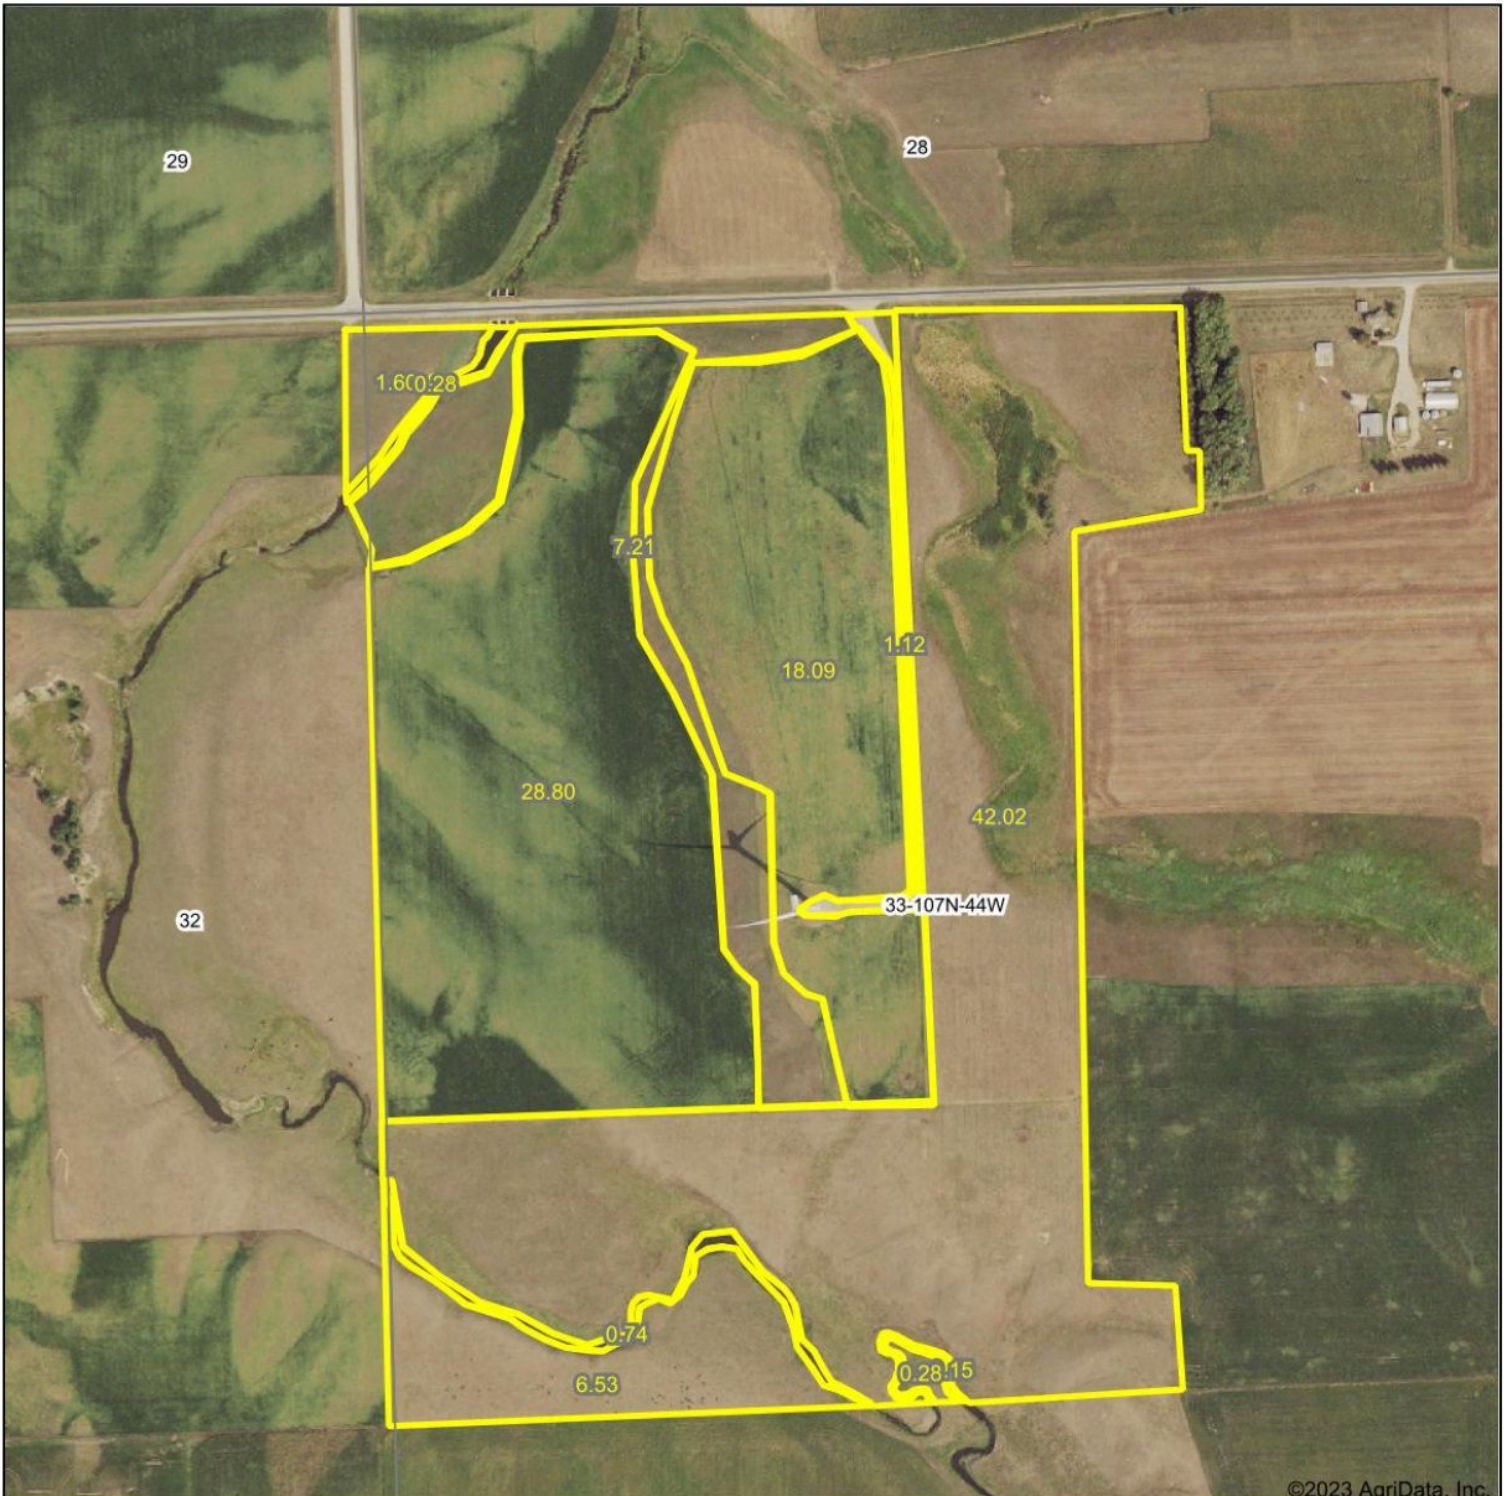

Aerial Map

©2023 AgriData, Inc.

Map Center: 44° 2' 3.96, -96° 8' 28.62

33-107N-44W
Pipestone County
Minnesota

4/19/2023