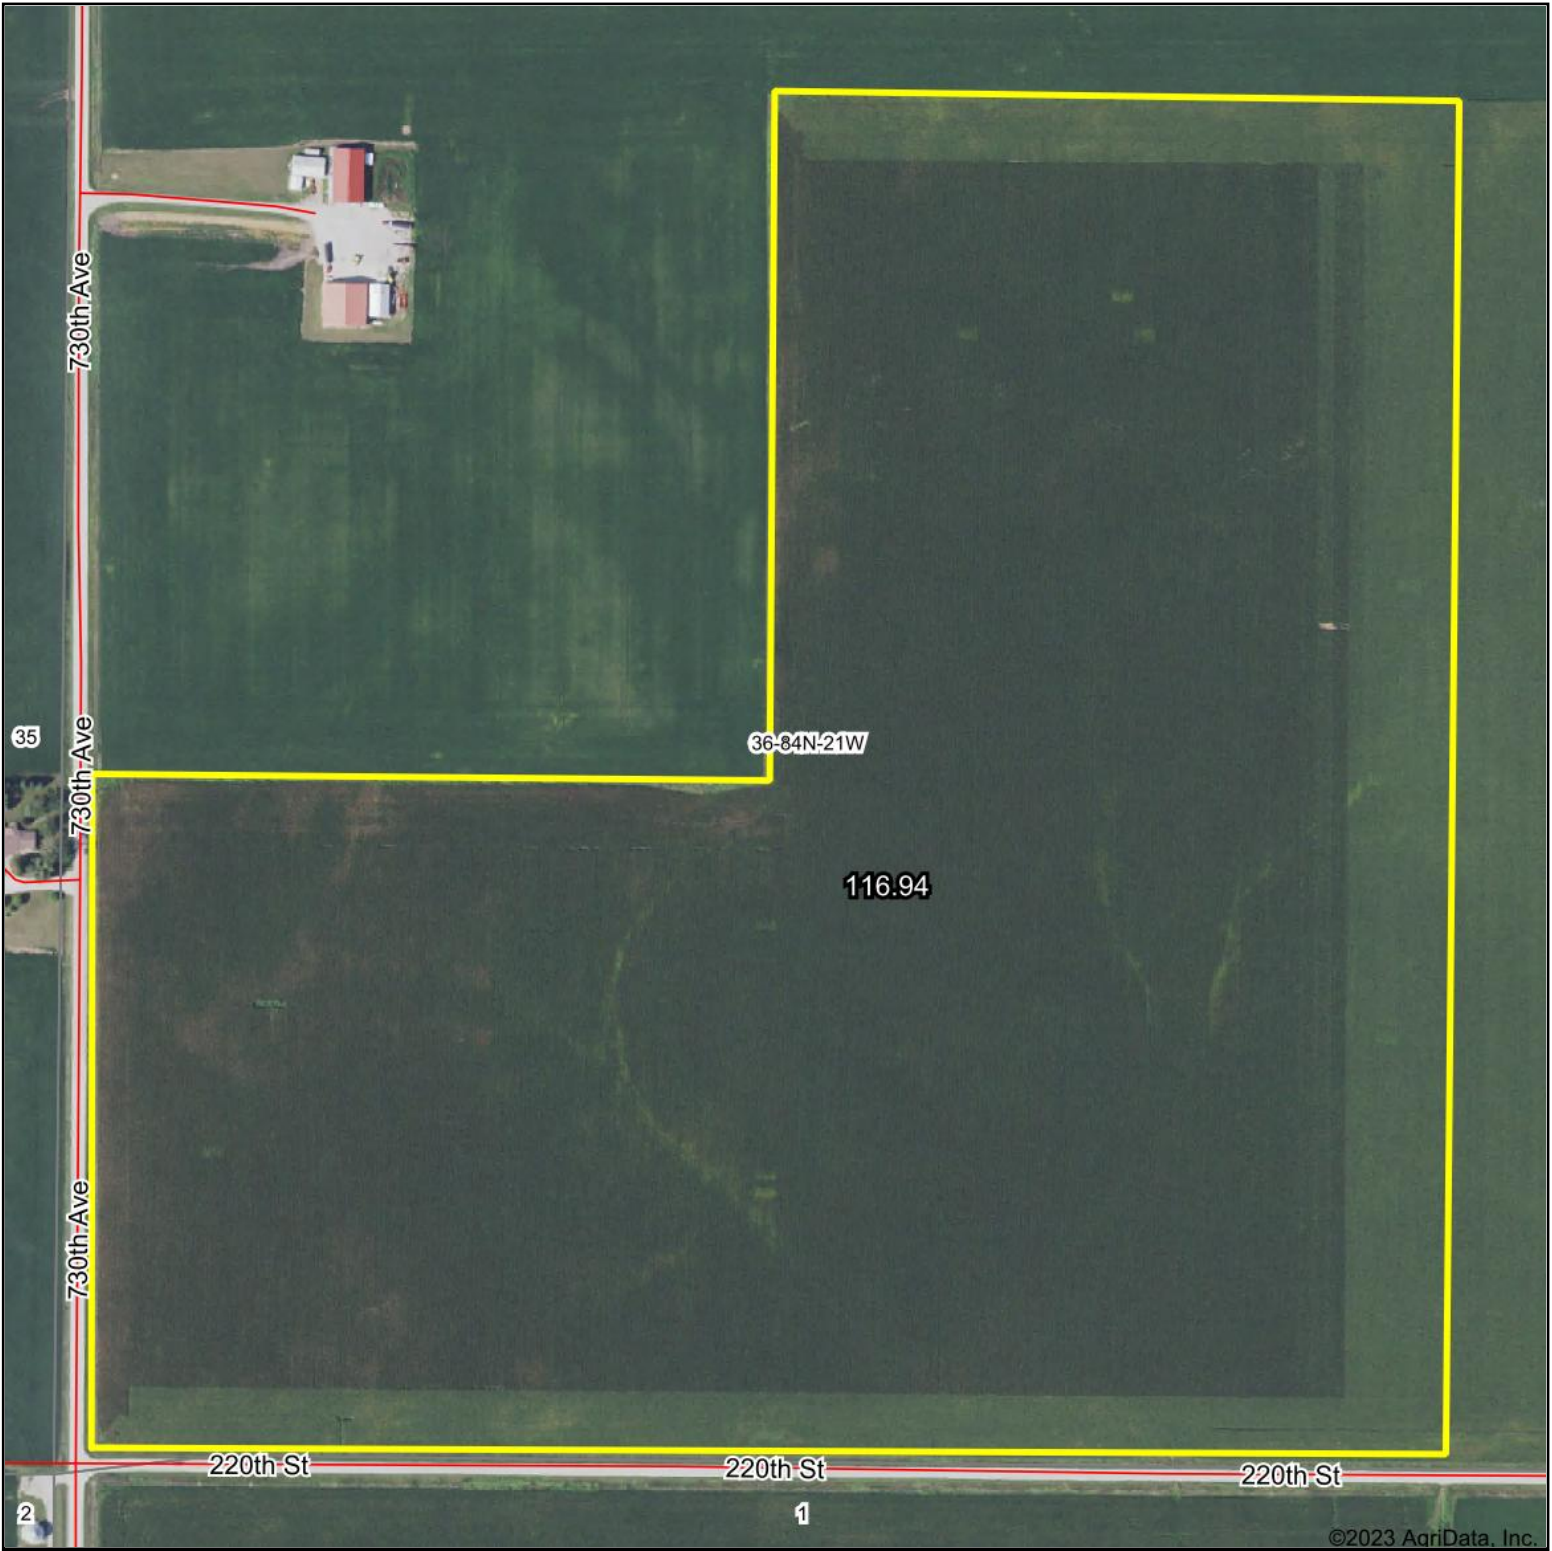

FSA Map

©2023 AgriData, Inc.

Map Center: 42° 2' 16.49, -93° 14' 46.38

36-84N-21W
Story County
Iowa

6/7/2023

Maps Provided By:

© AgriData, Inc. 2023

www.AgriDataInc.com