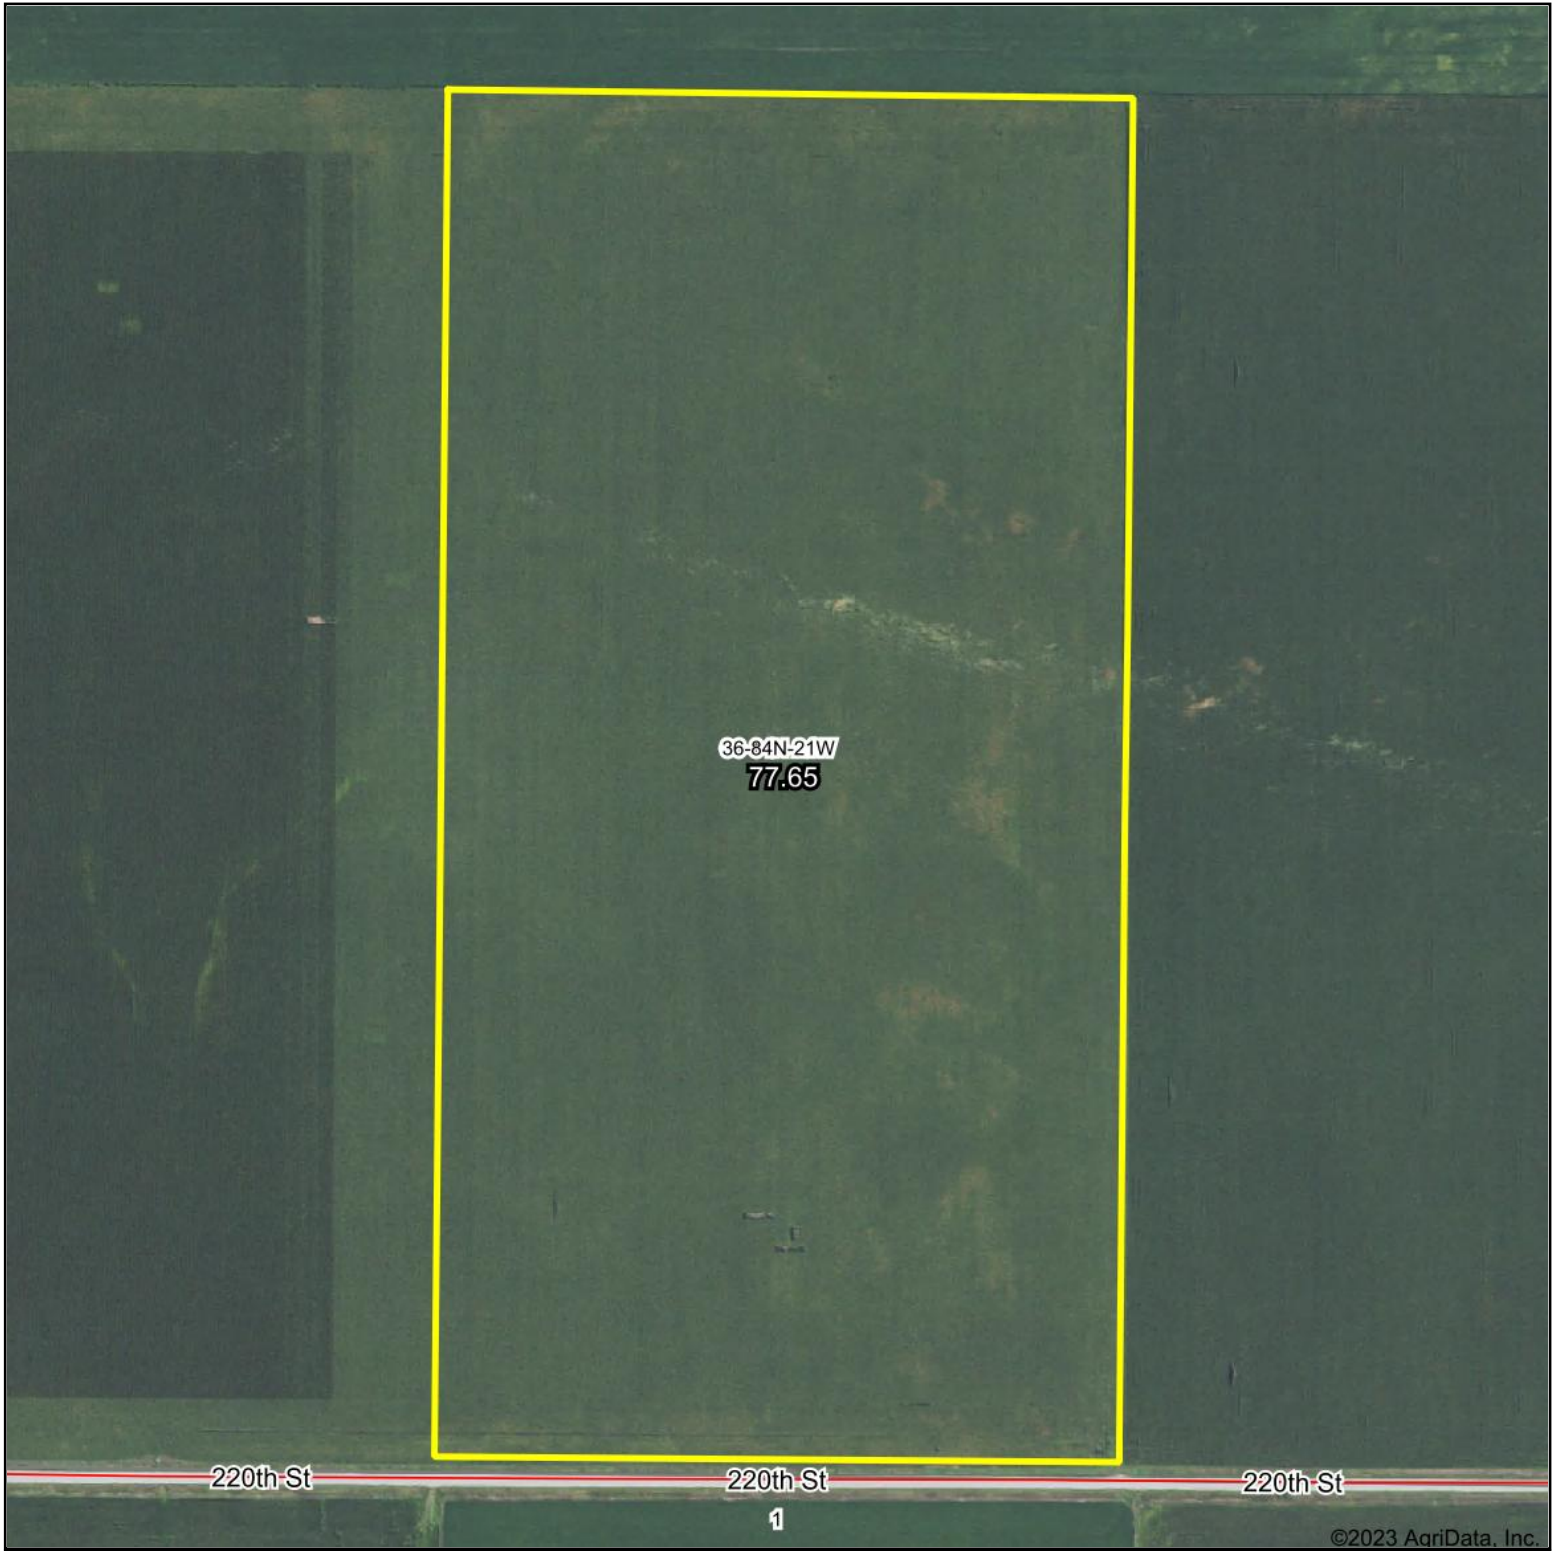

FSA Map

©2023 AgriData, Inc.

Map Center: 42° 2' 16.46, -93° 14' 20.66

36-84N-21W
Story County
Iowa

6/7/2023

© AgriData, Inc. 2023 www.AgriDataInc.com