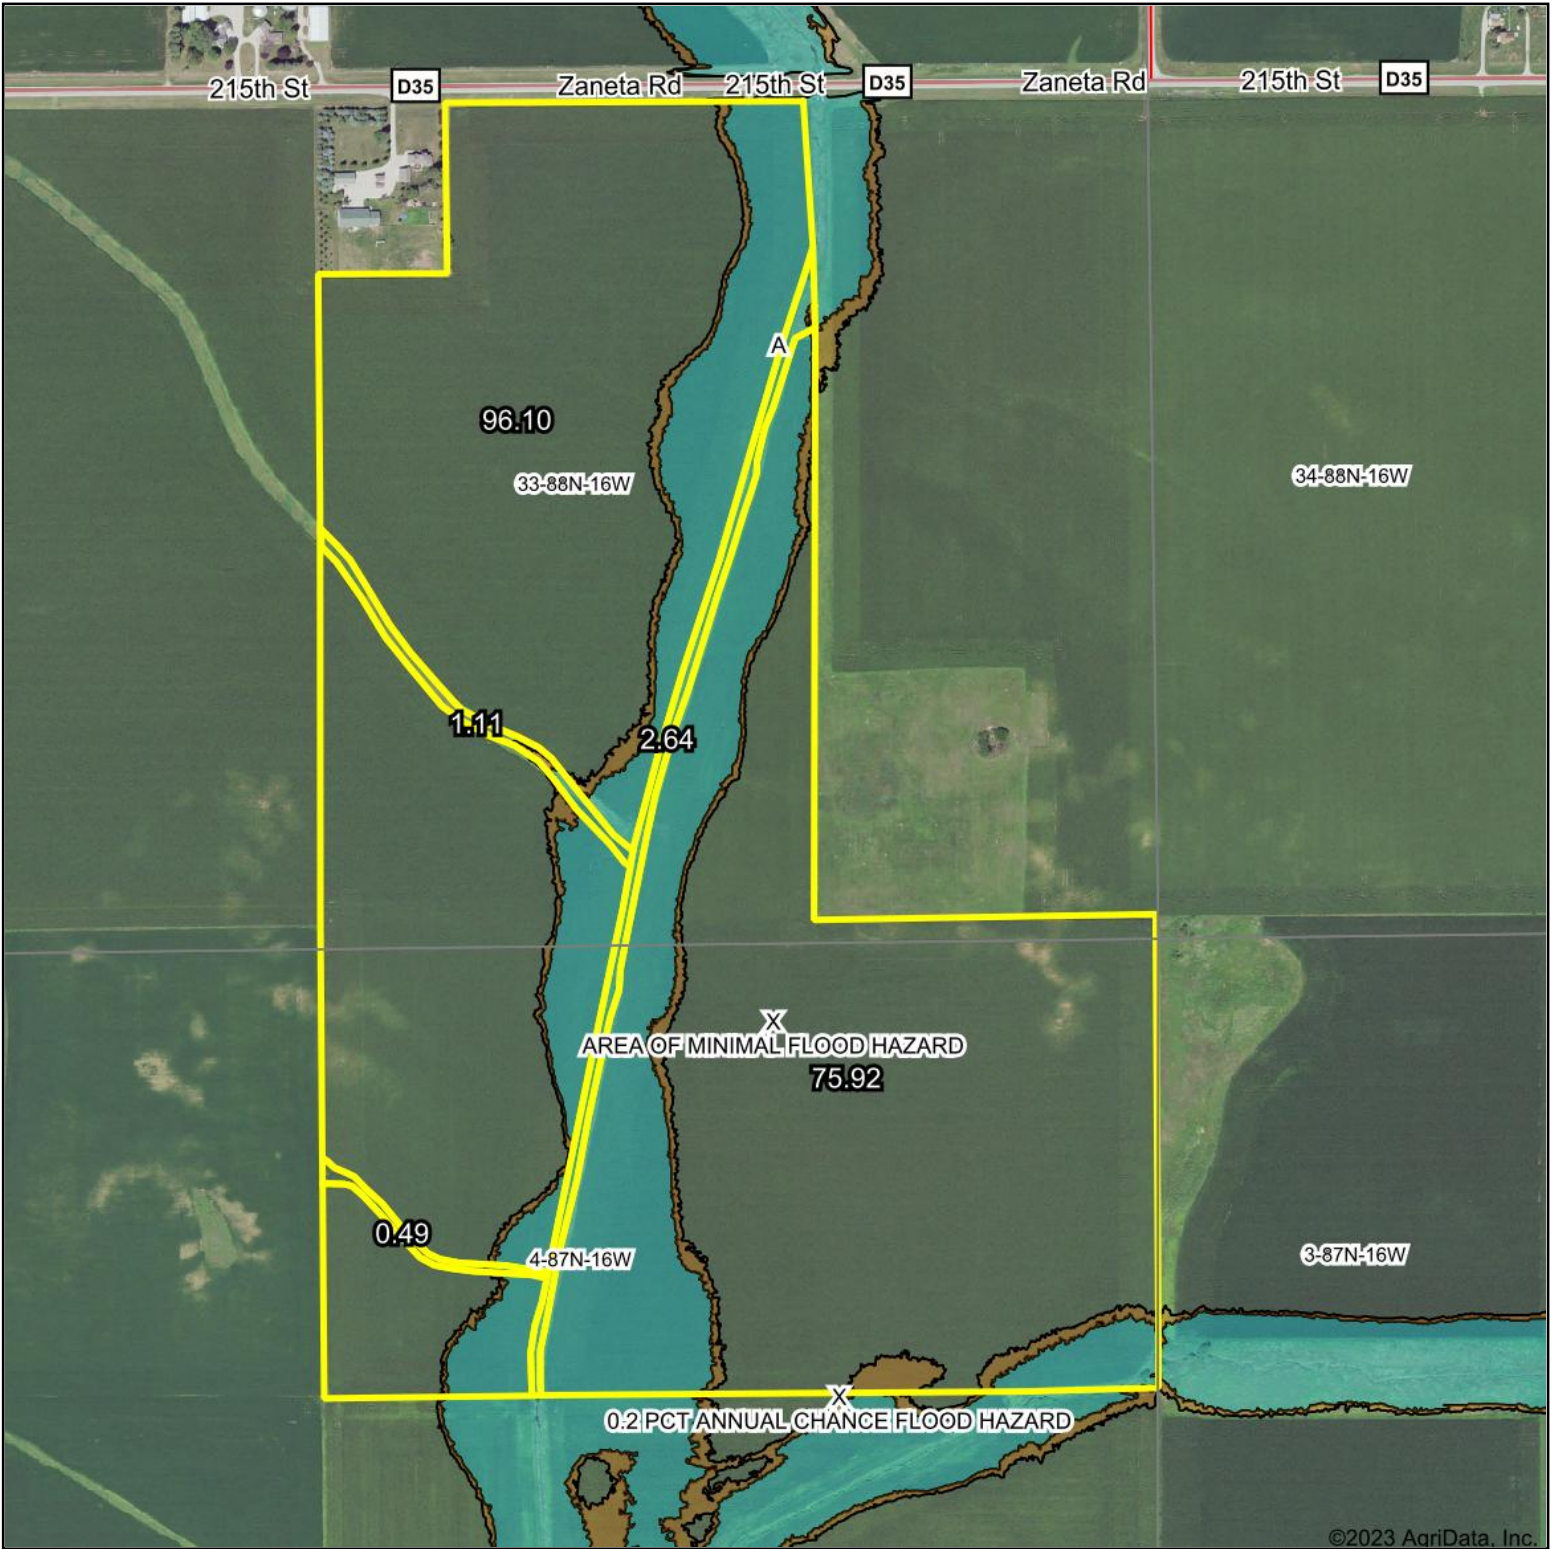

FEMA Flood Map

Map Center: 42° 23' 7.23, -92° 42' 51.5

33-88N-16W
Grundy County
Iowa

4/21/2023

Flood related information provided by FEMA