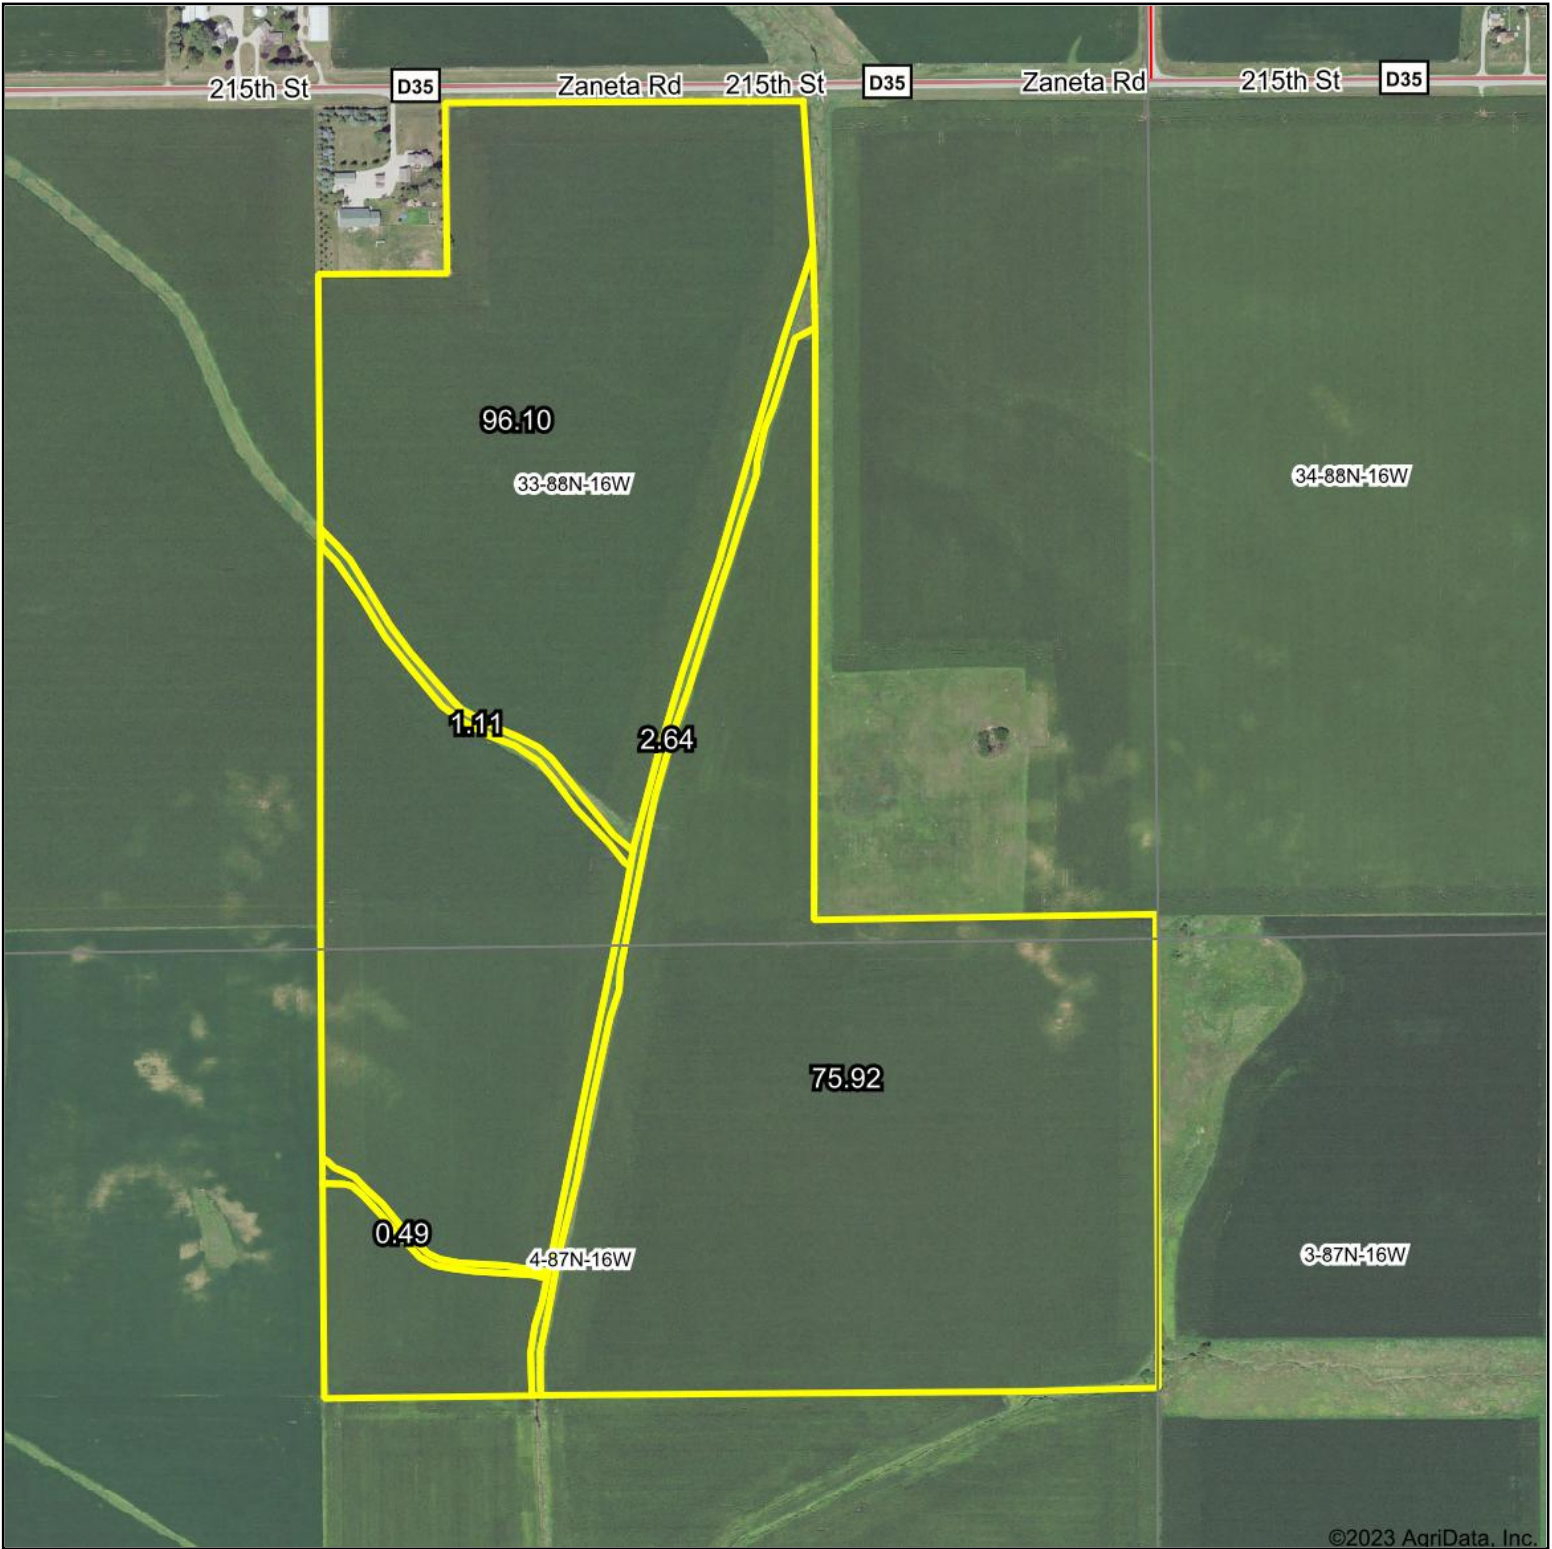

# FSA Map

Map Center: 42° 23' 7.23, -92° 42' 51.5

**33-88N-16W**  
**Grundy County**  
**Iowa**

4/21/2023

© AgriData, Inc. 2023 www.AgriDataInc.com