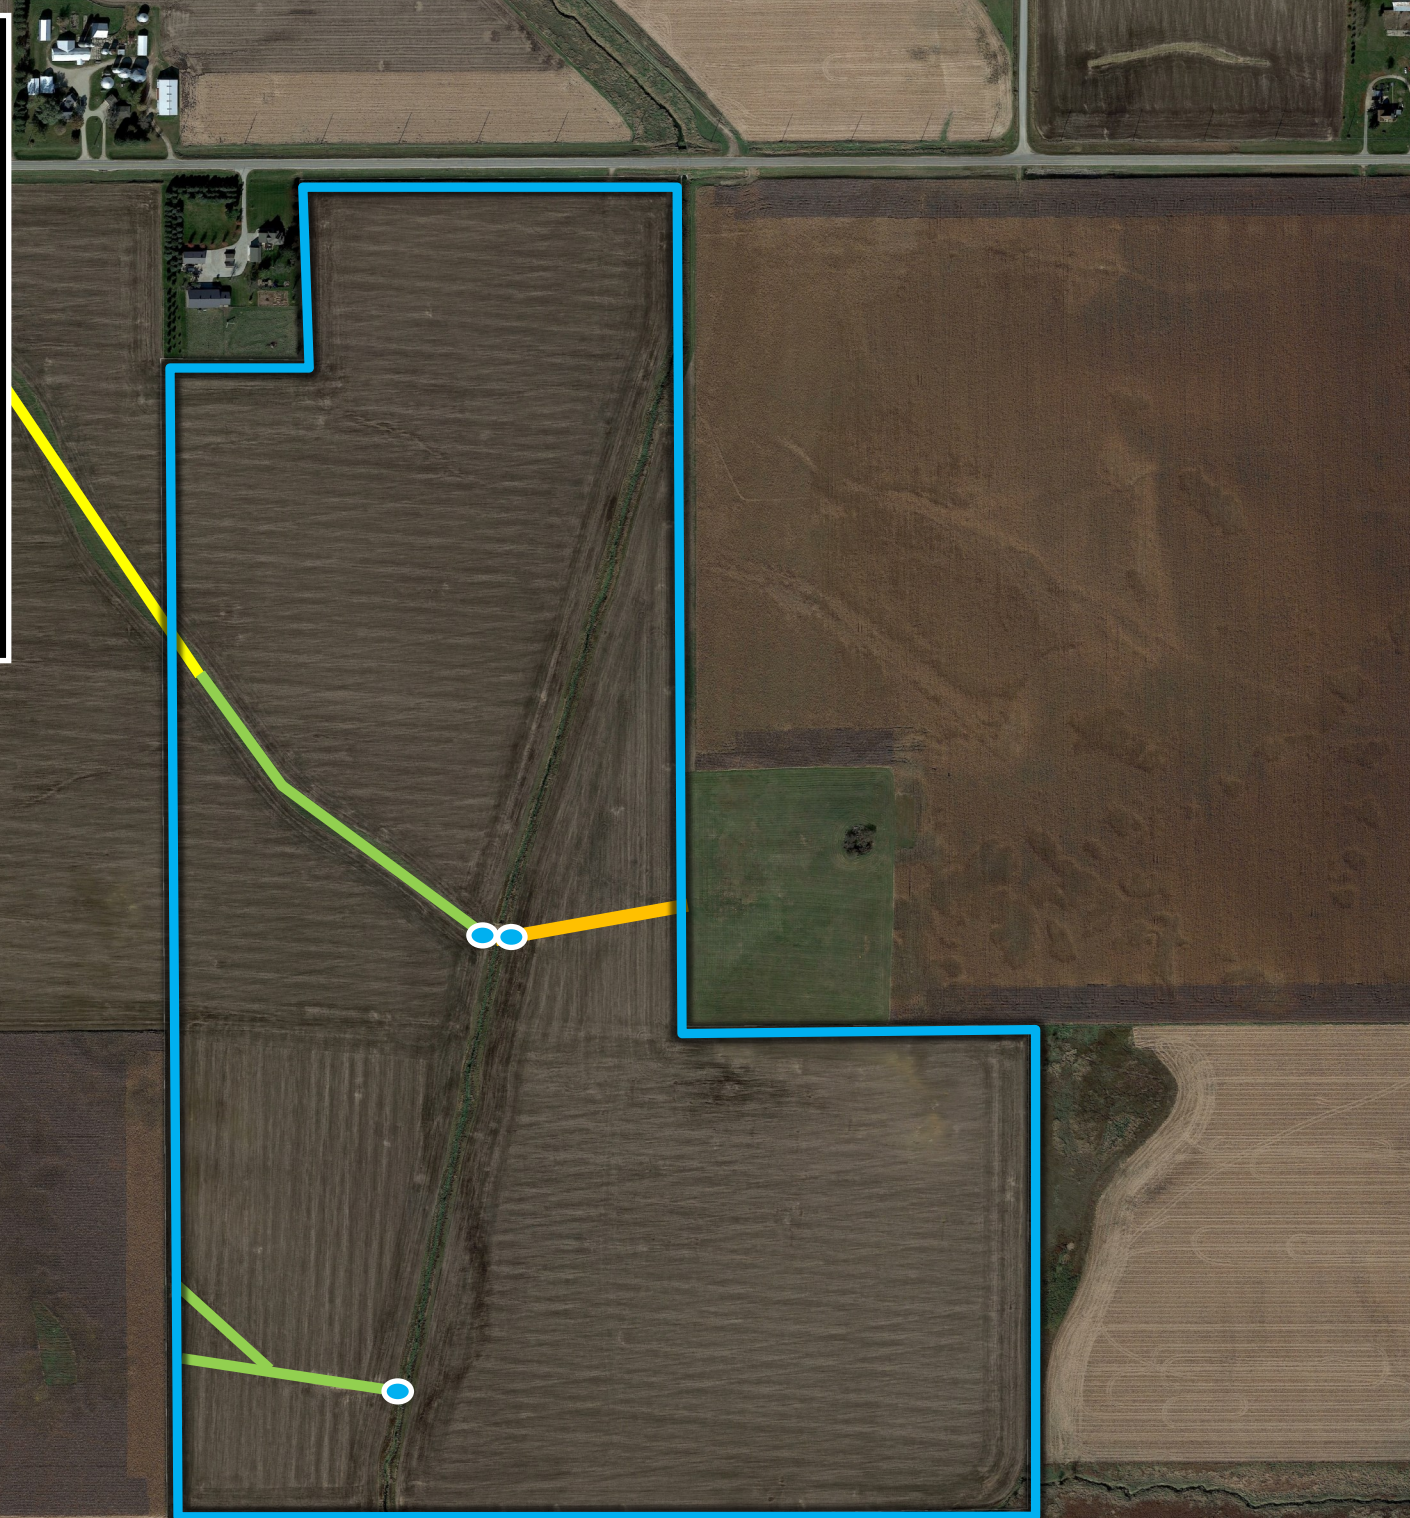

**Grundy County, Iowa
Washington Township, 4 &
Lincoln Township, 33**

— 10" Tile

— 8" Tile

— 6" Tile

● Tile Outlet

**All lines are approximate.
The information provided by the
Grundy County NRCS*

****ALL LINES ARE APPROXIMATE***