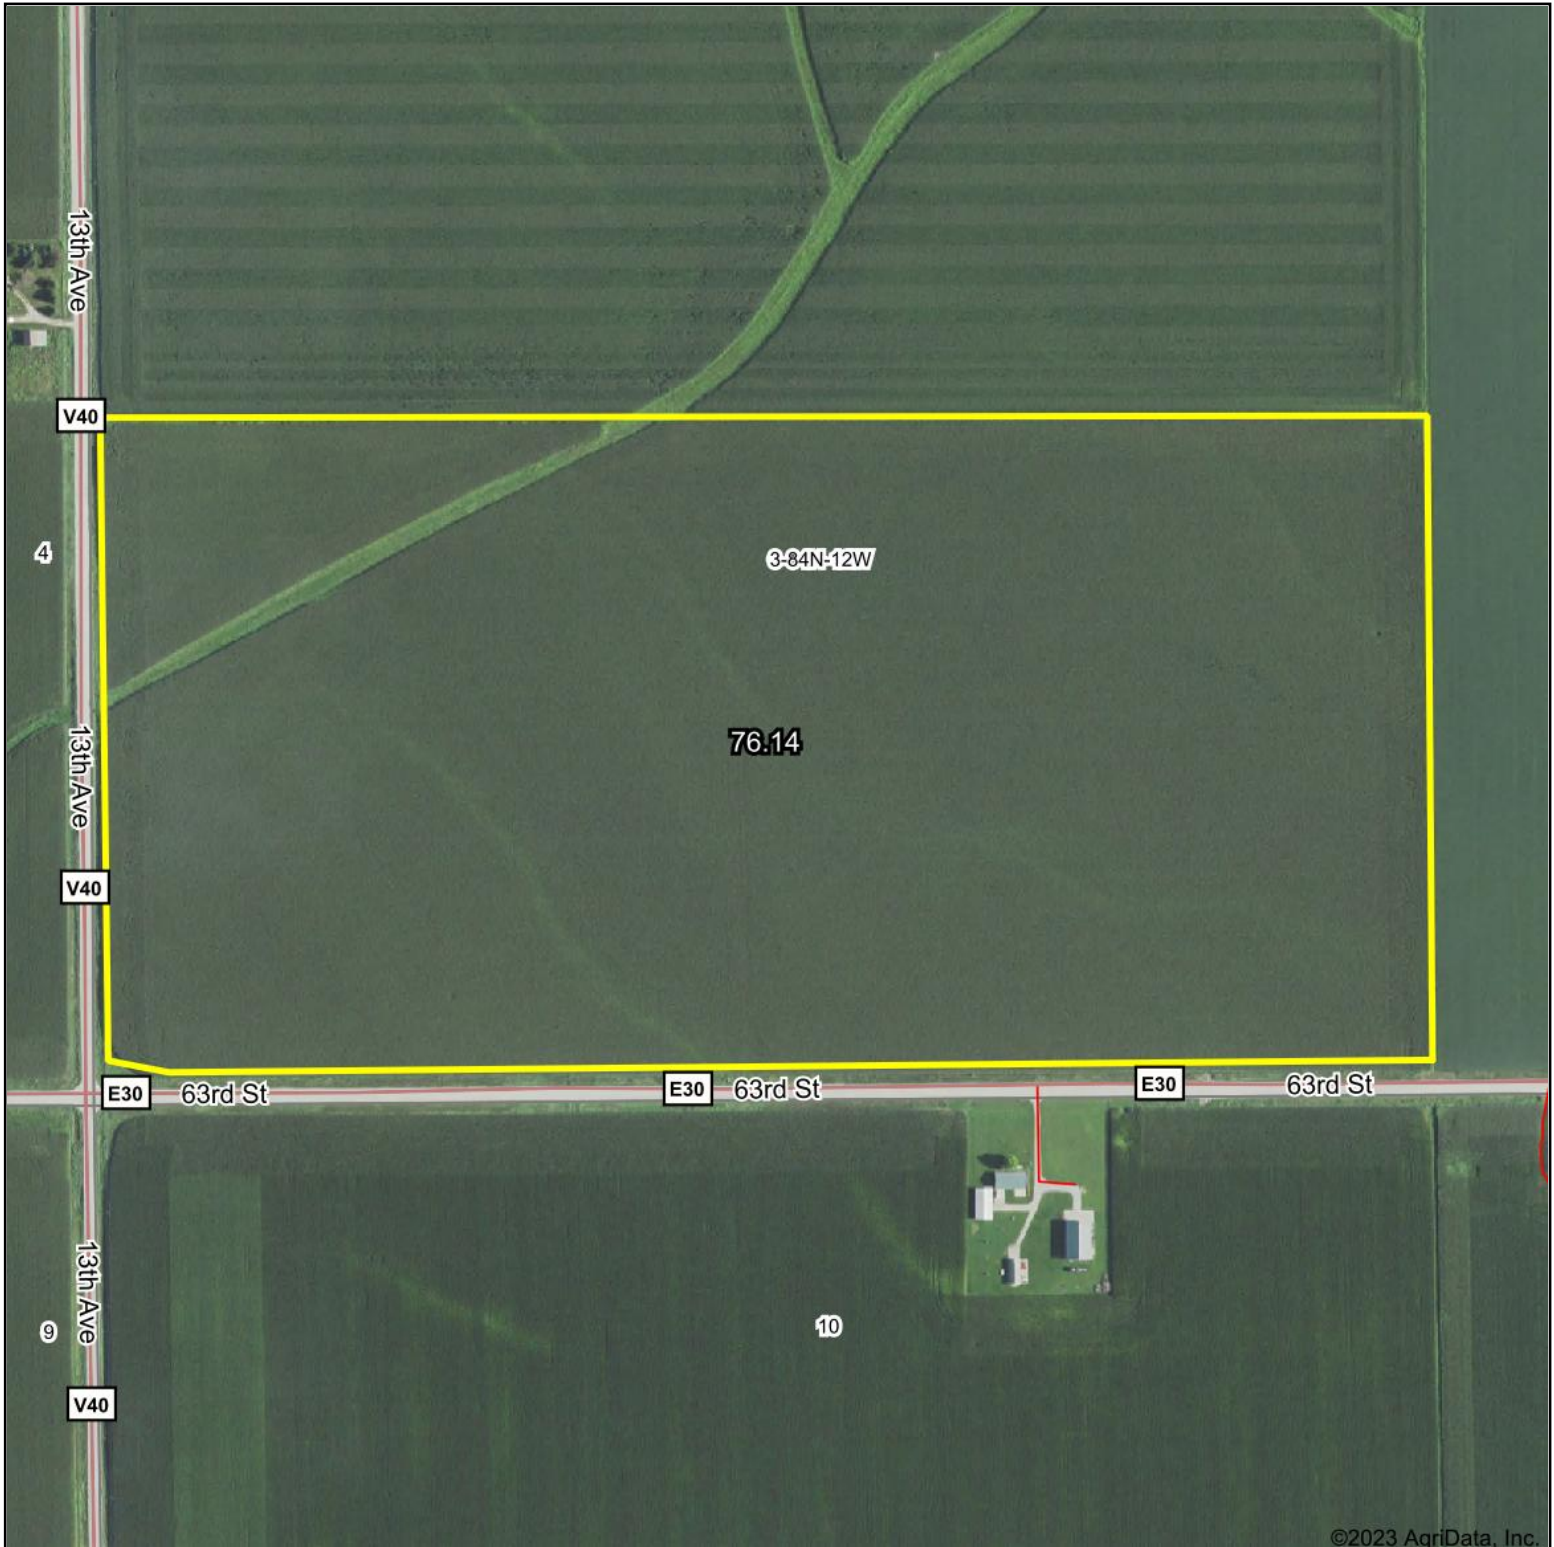

FSA Map

©2023 AgriData, Inc.

Map Center: 42° 6' 38.74, -92° 14' 11.61

3-84N-12W
Benton County
Iowa

4/21/2023

© AgriData, Inc. 2023 www.AgriDataInc.com