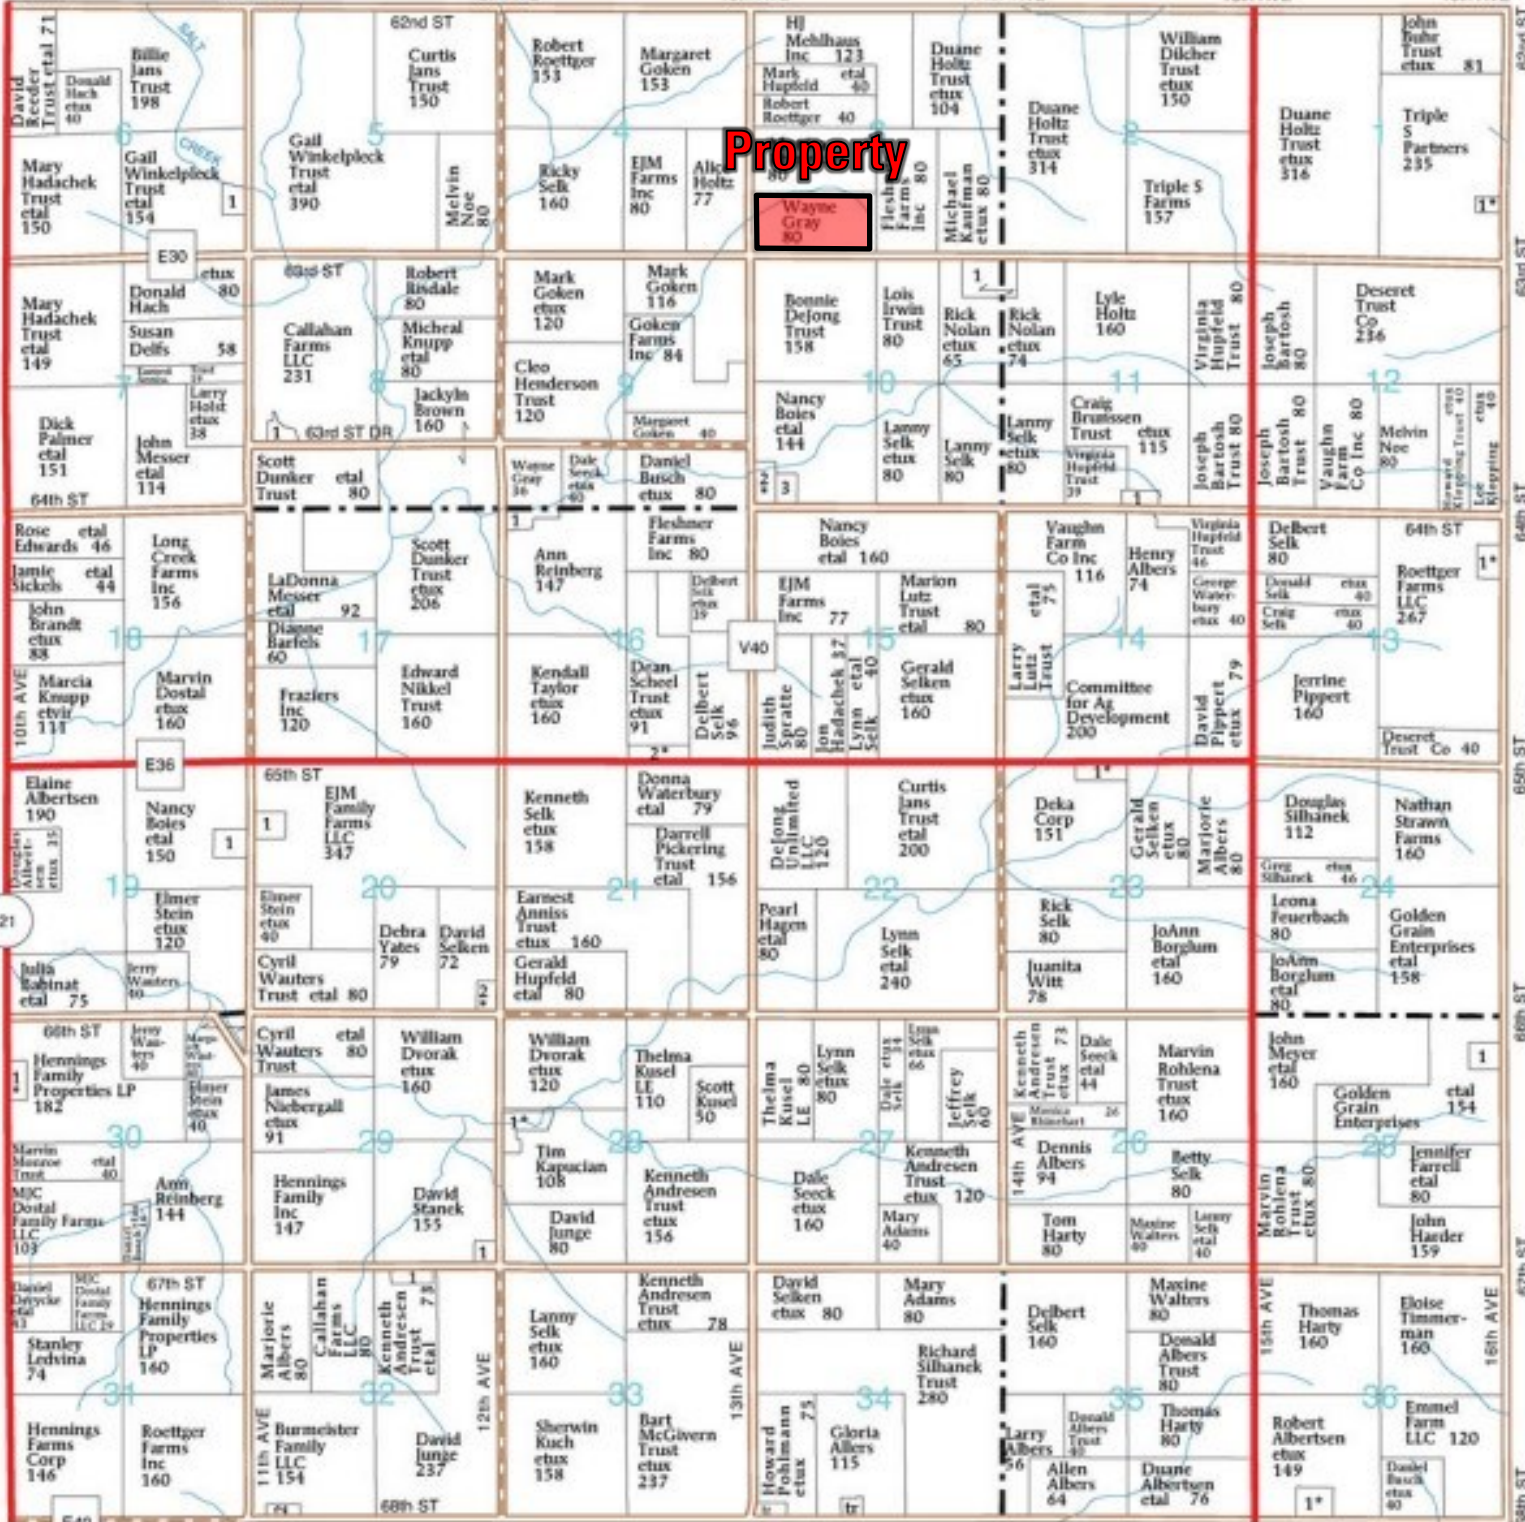

T-84-N

HOMER PLAT

R-12-W

(Landowners)

10th AVE 11th AVE 12th AVE 13th AVE 14th AVE 15th AVE 16th AVE

KANE TWP.