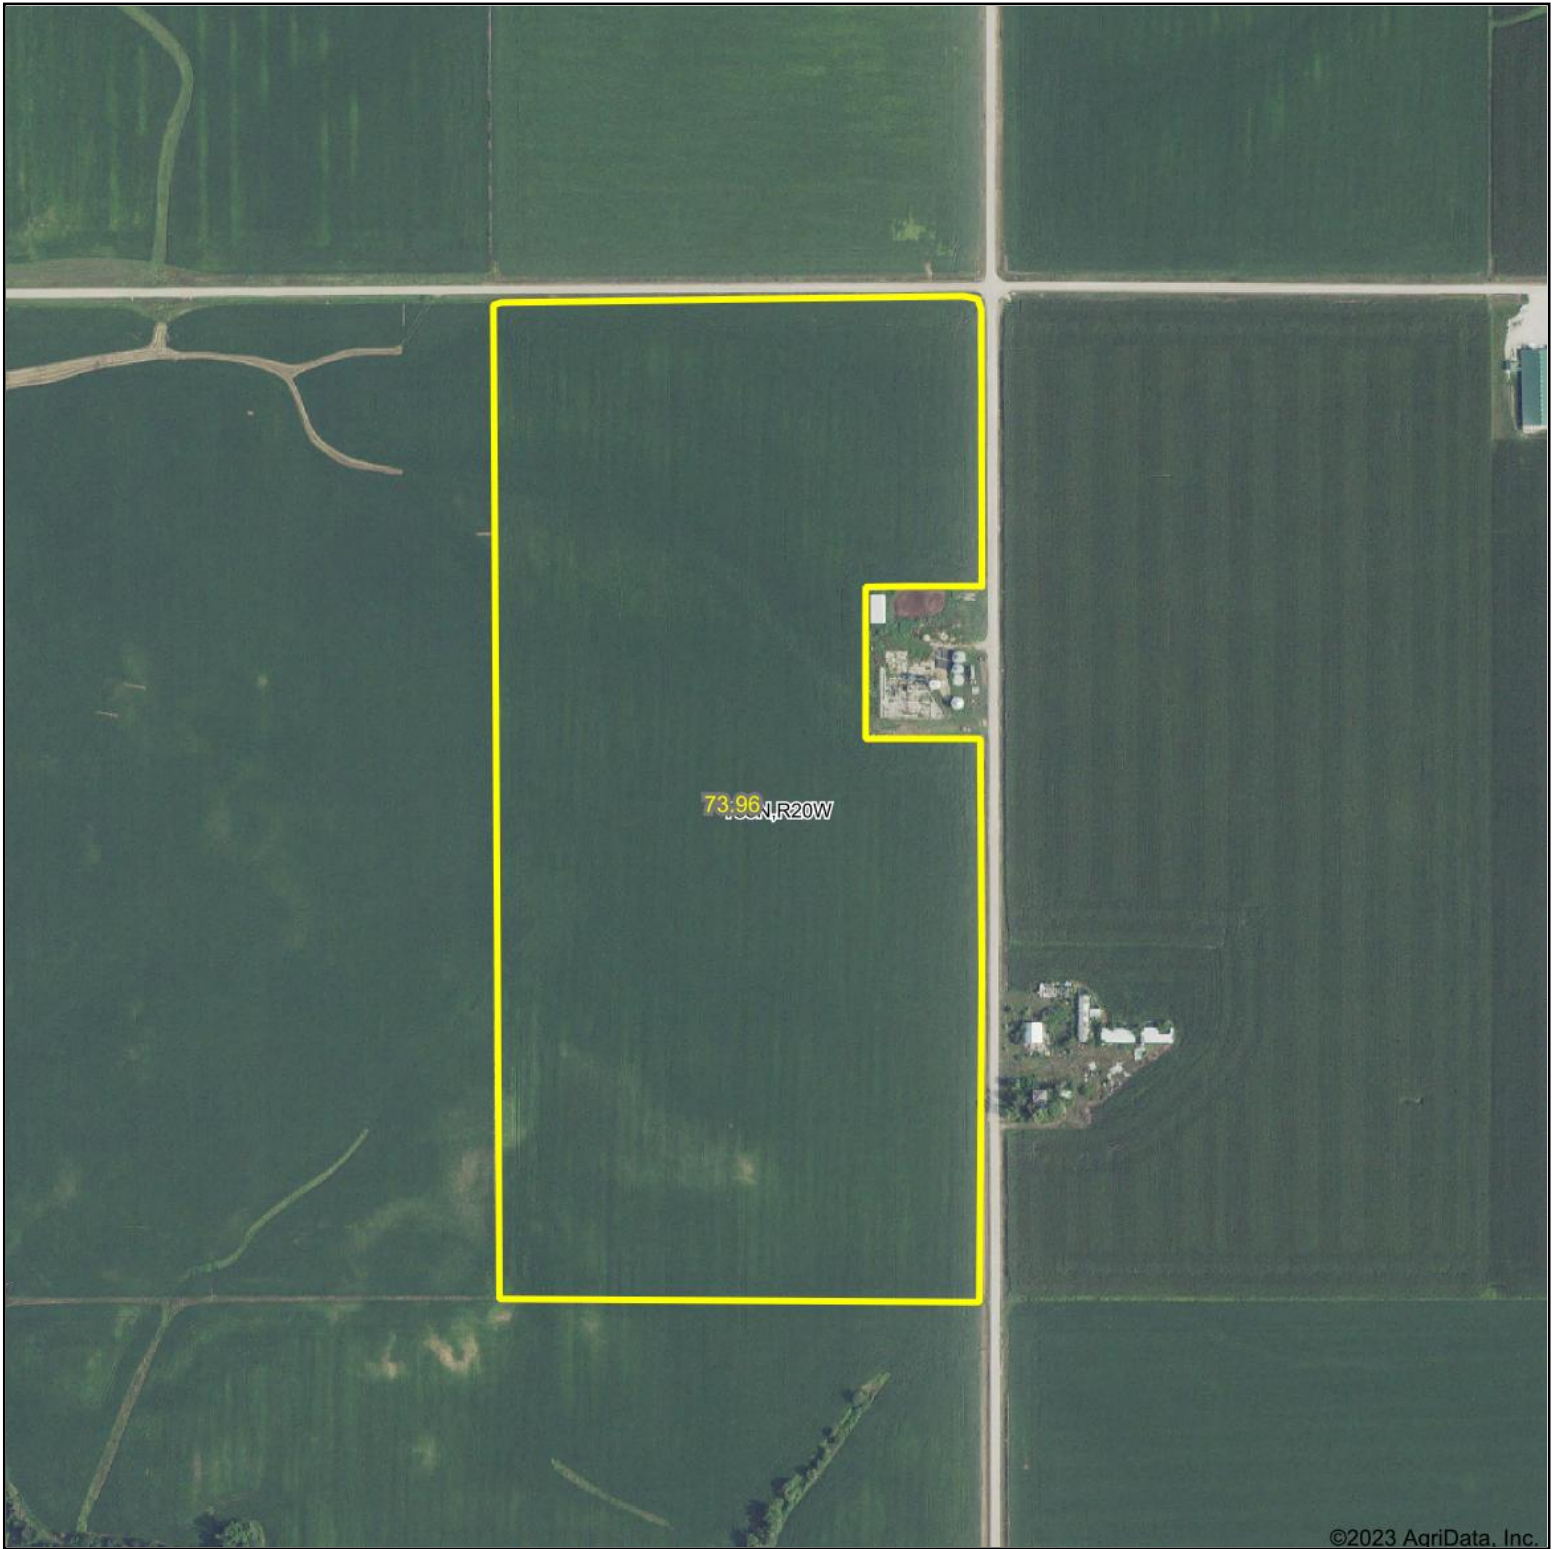

# Aerial Map

Map Center: 42° 10' 35.22, -93° 10' 5.68

**15-85N-20W**  
**Marshall County**  
**Iowa**

6/7/2023