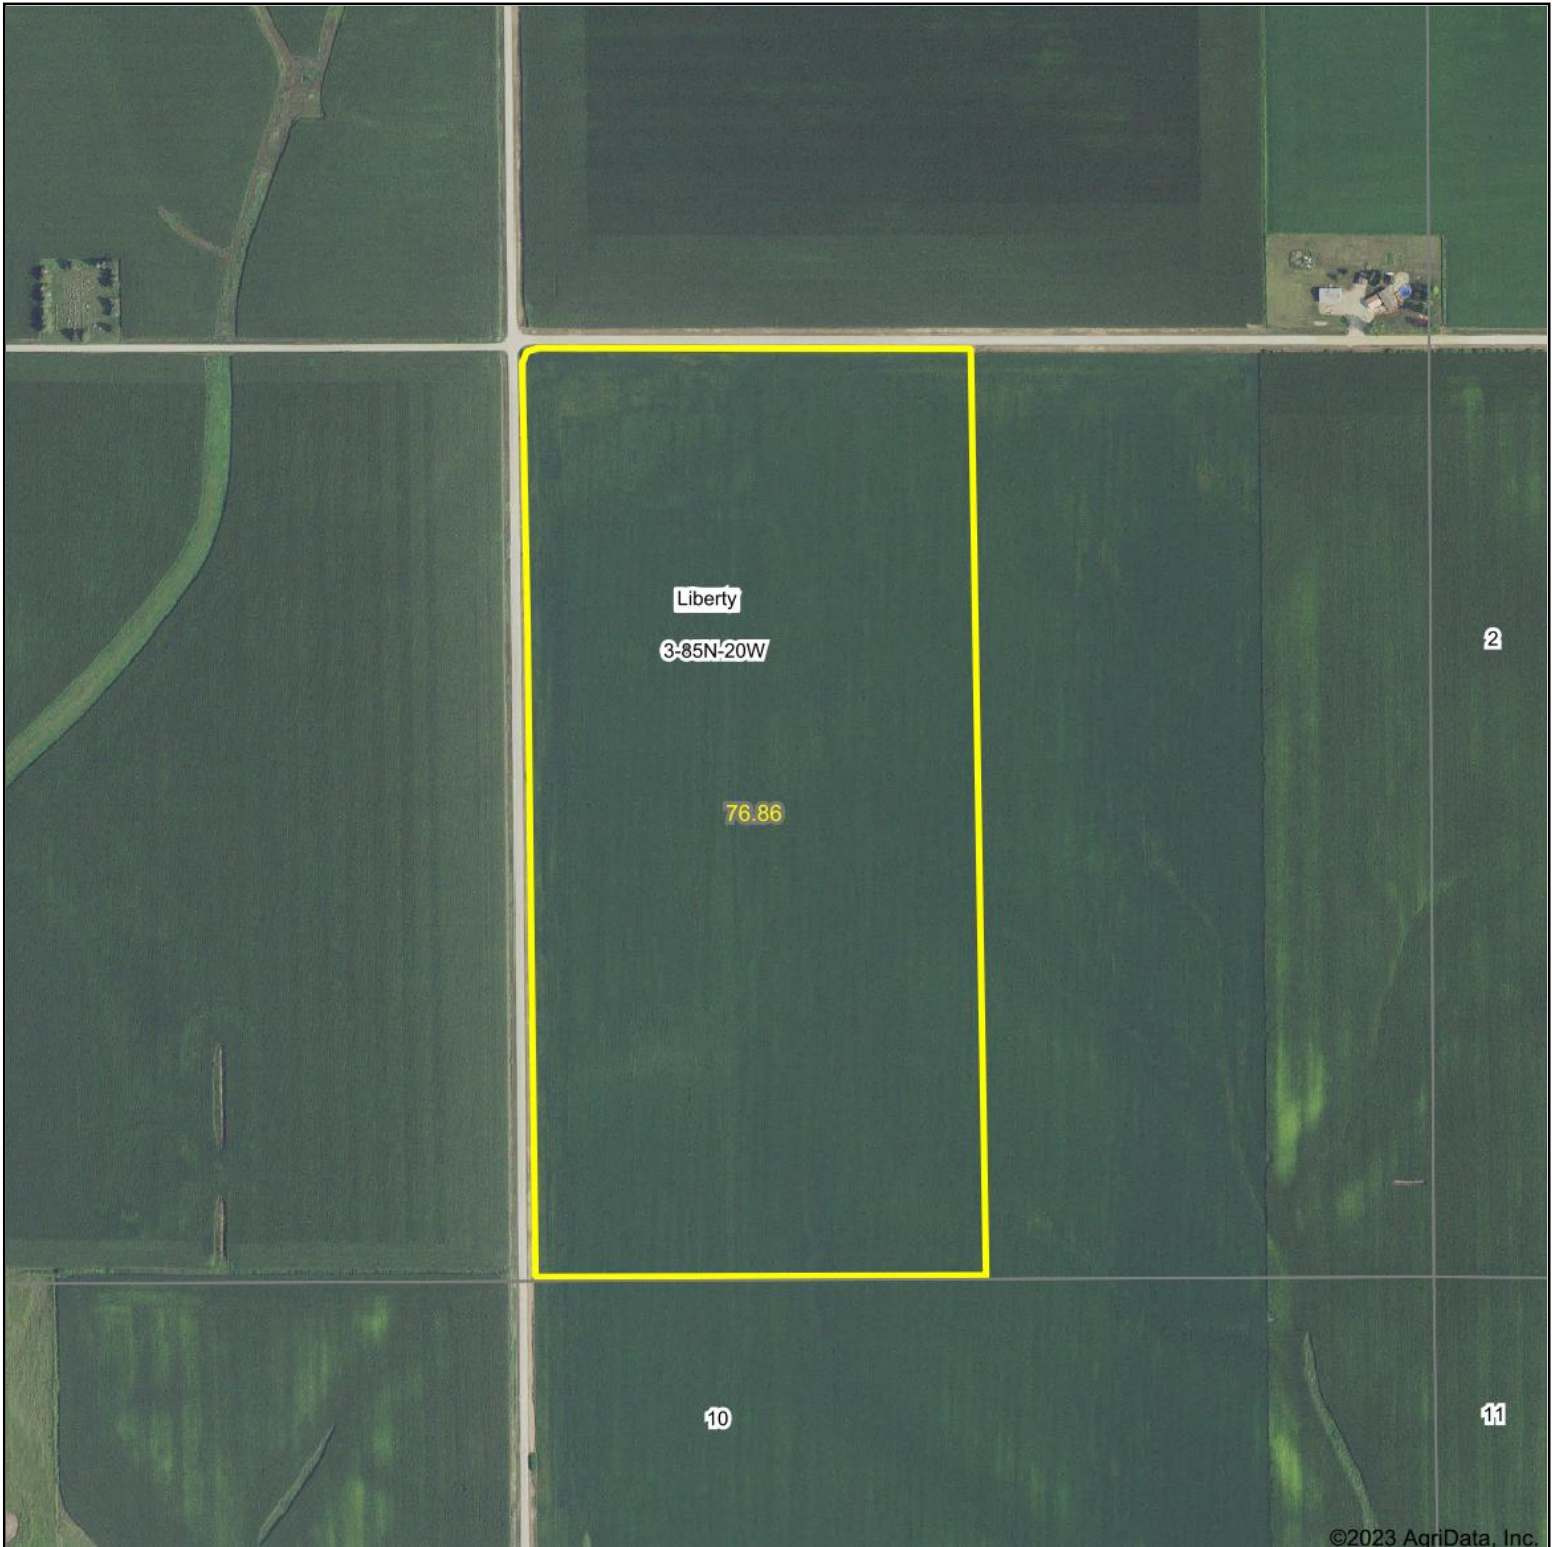

Aerial Map

©2023 AgriData, Inc.

Map Center: 42° 11' 53.67, -93° 9' 49.16

3-85N-20W
Marshall County
Iowa

6/7/2023

Maps Provided By:

© AgriData, Inc. 2023

www.AgriDataInc.com