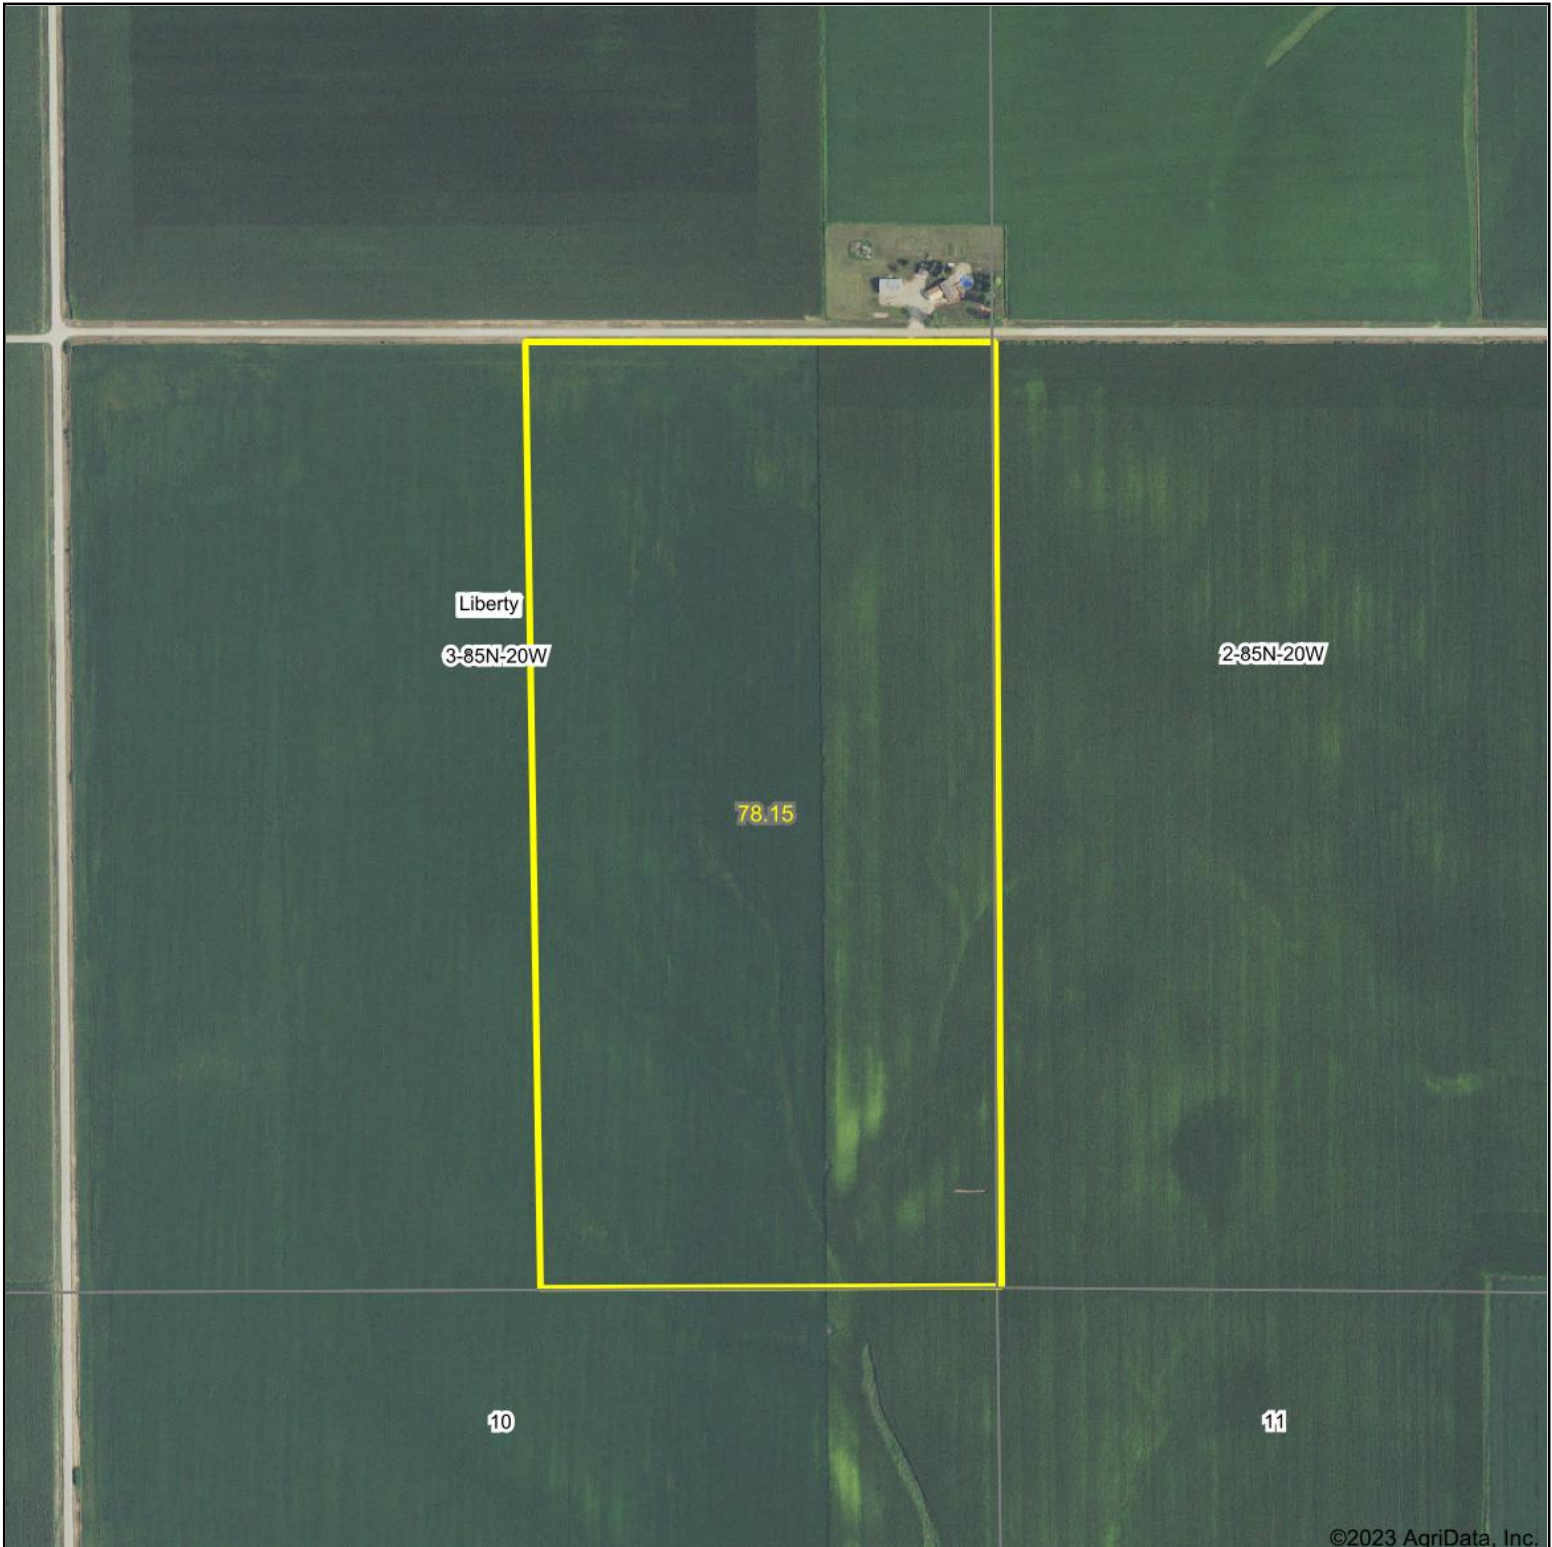

Aerial Map

©2023 AgriData, Inc.

Map Center: 42° 11' 53.73, -93° 9' 32.54

3-85N-20W
Marshall County
Iowa

6/7/2023

Maps Provided By:

© AgriData, Inc. 2023

www.AgriDataInc.com