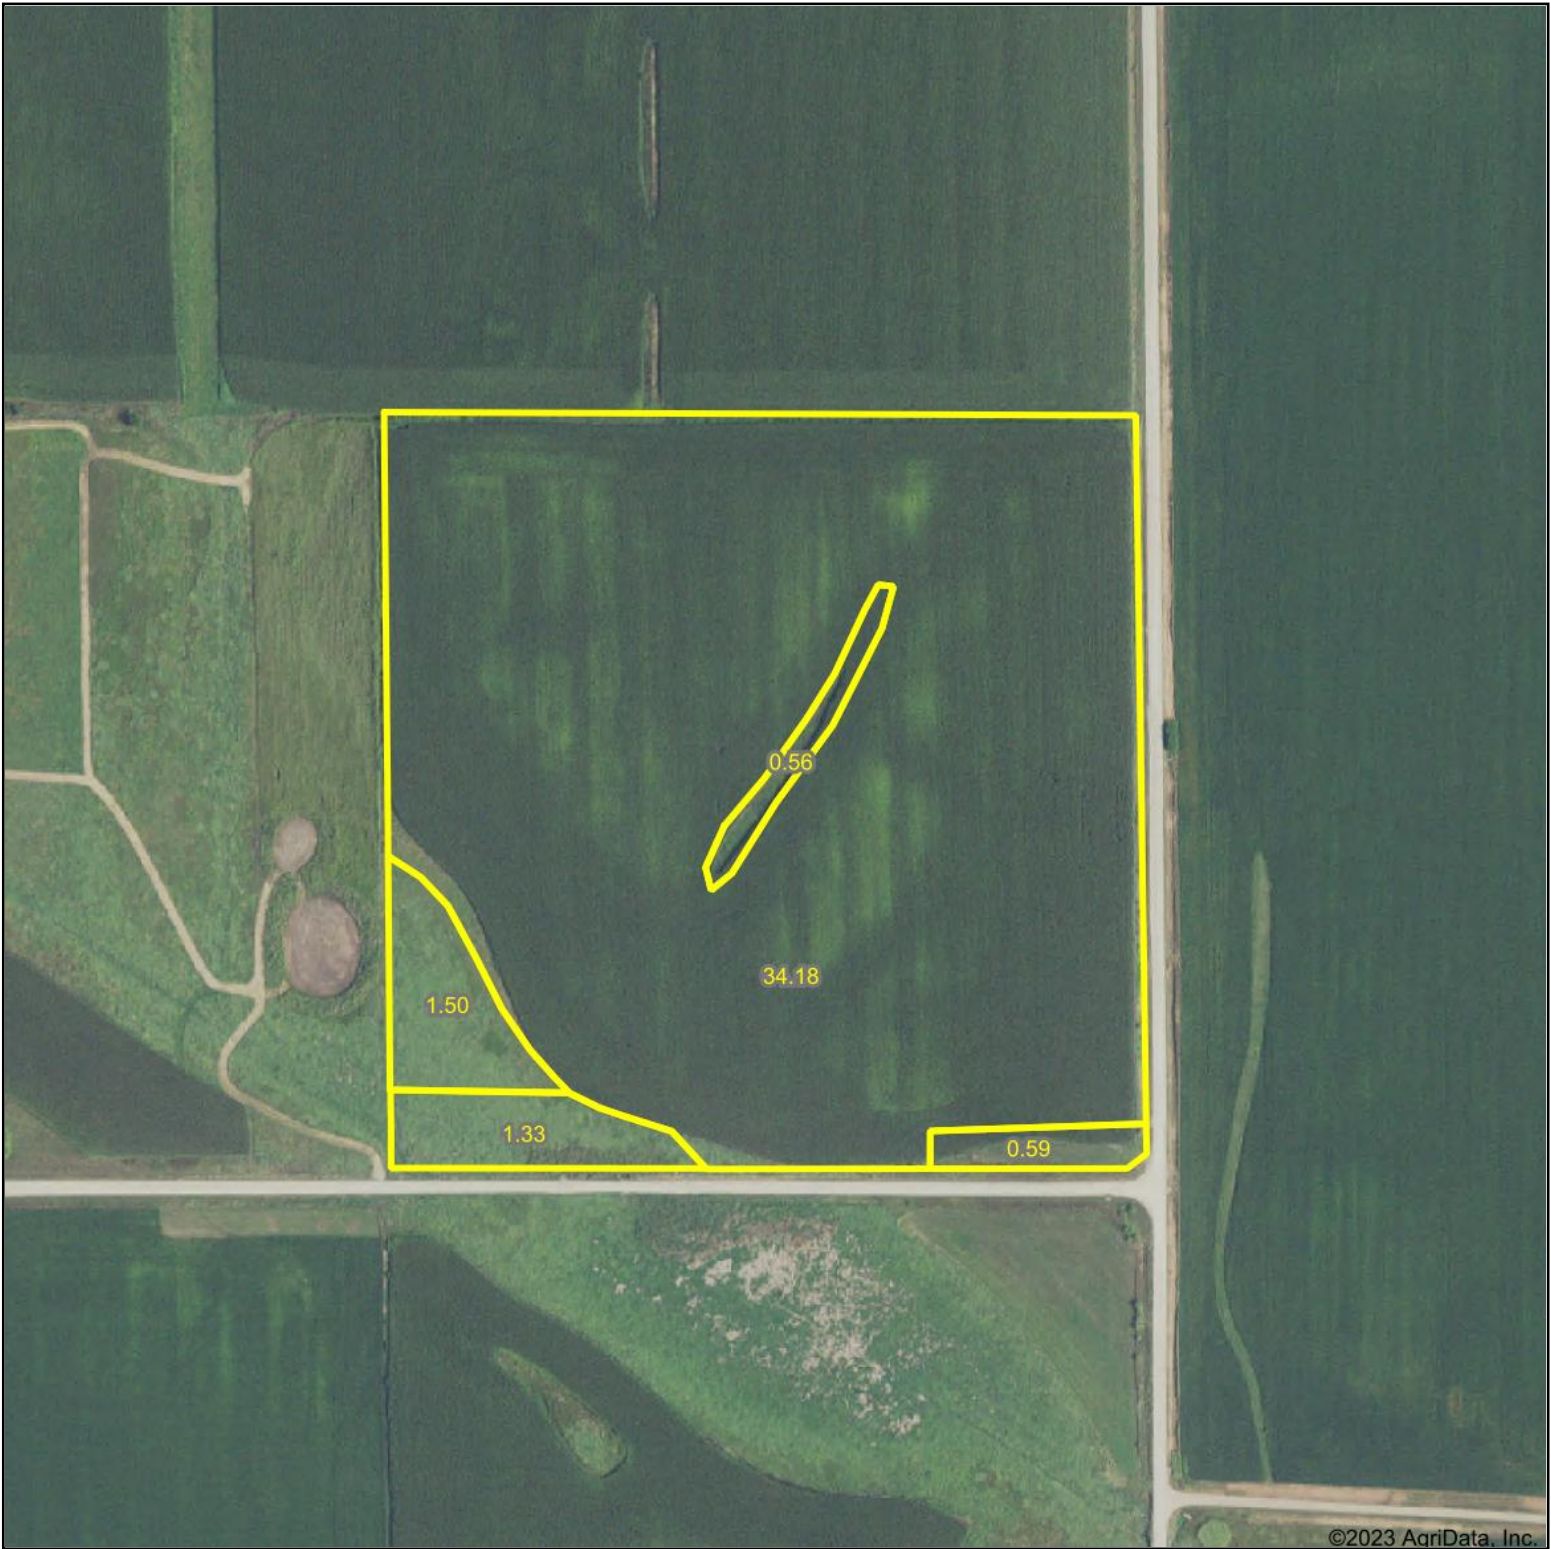

Aerial Map

©2023 AgriData, Inc.

Map Center: 42° 11' 33.74, -93° 10' 7.29

10-85N-20W
Marshall County
Iowa

6/7/2023