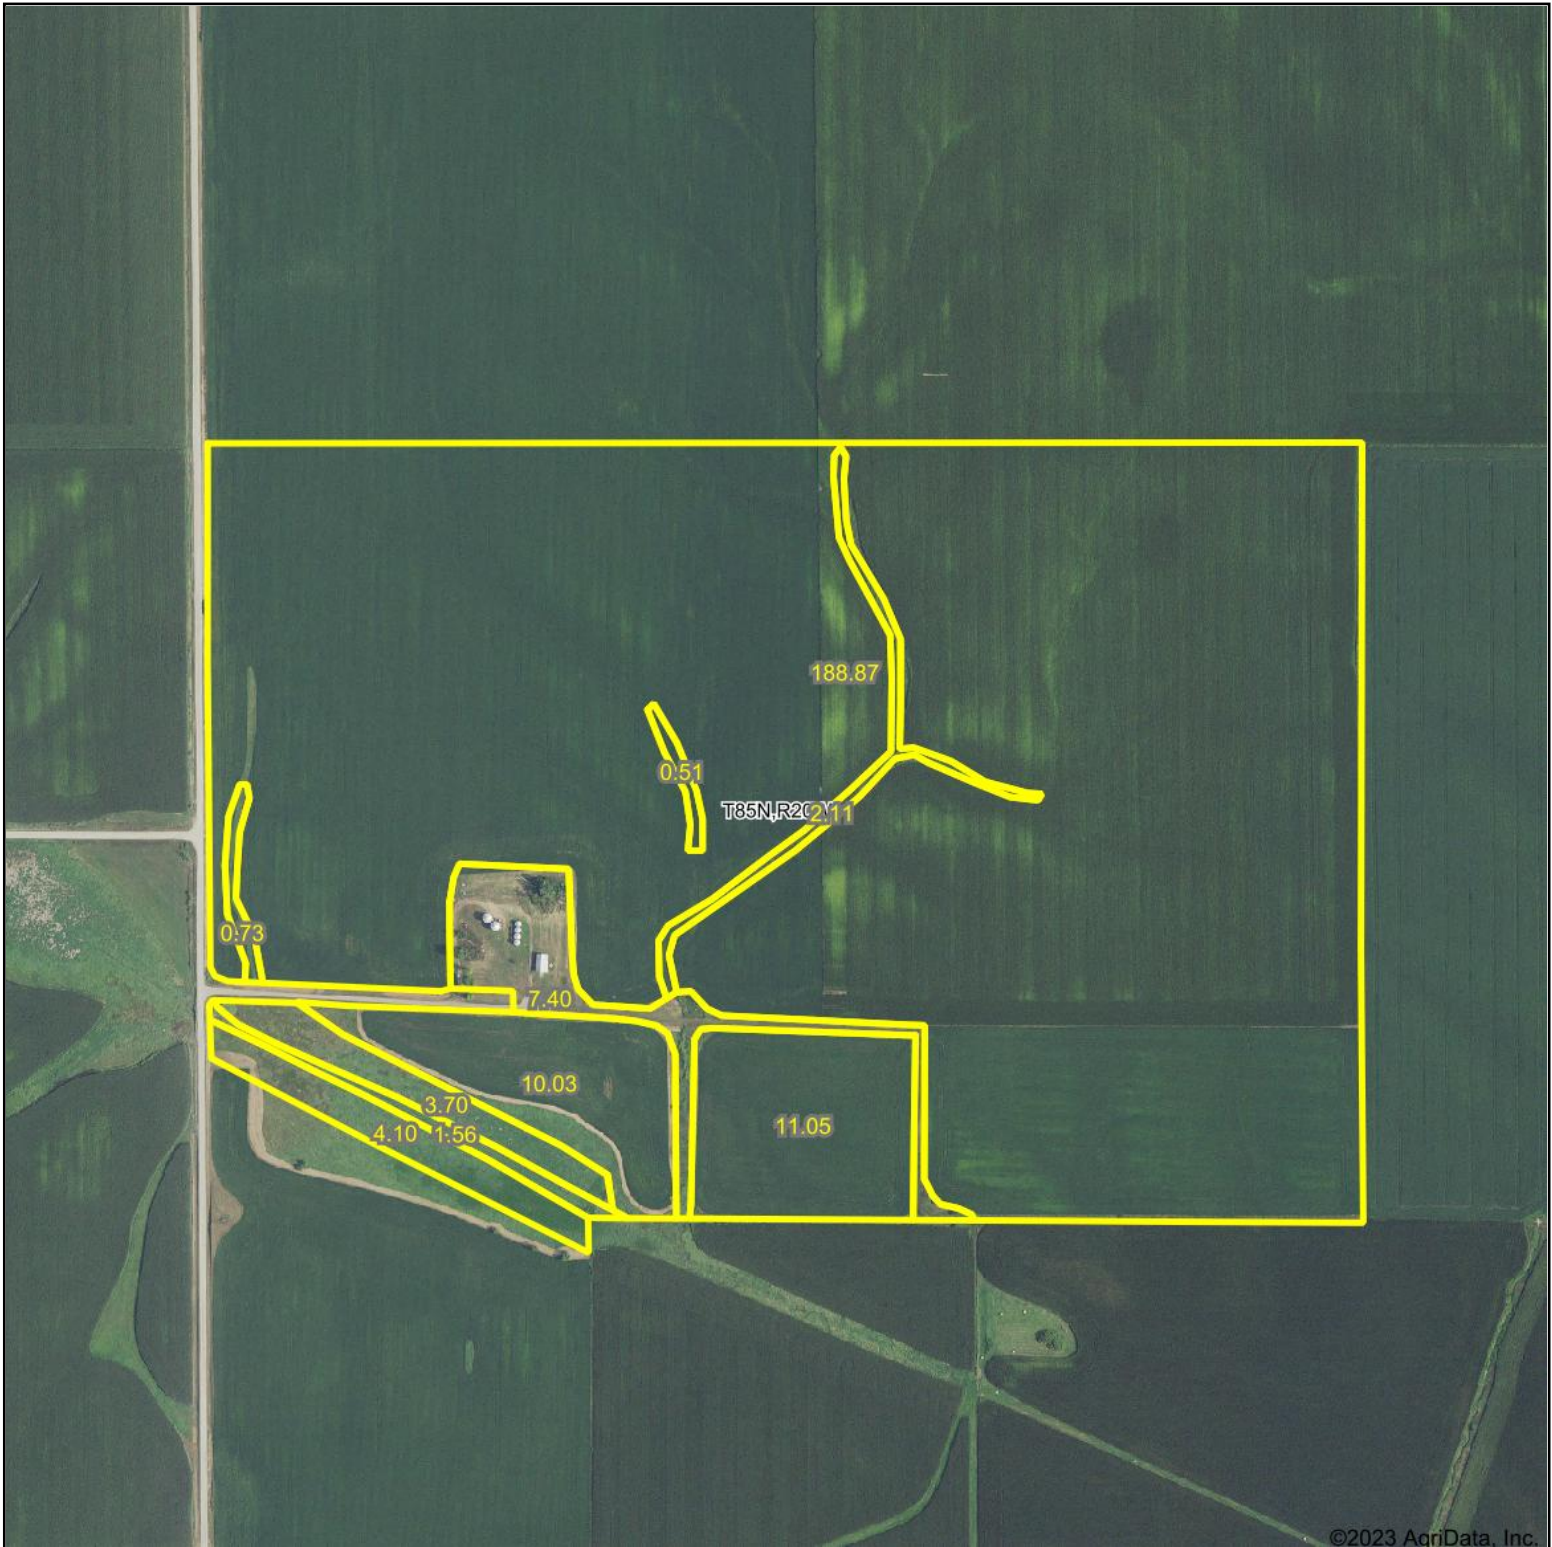

Aerial Map

©2023 AgriData, Inc.

Map Center: 42° 11' 28.81, -93° 9' 32.47

10-85N-20W
Marshall County
Iowa

6/7/2023

Maps Provided By:

© AgriData, Inc. 2023

www.AgriDataInc.com