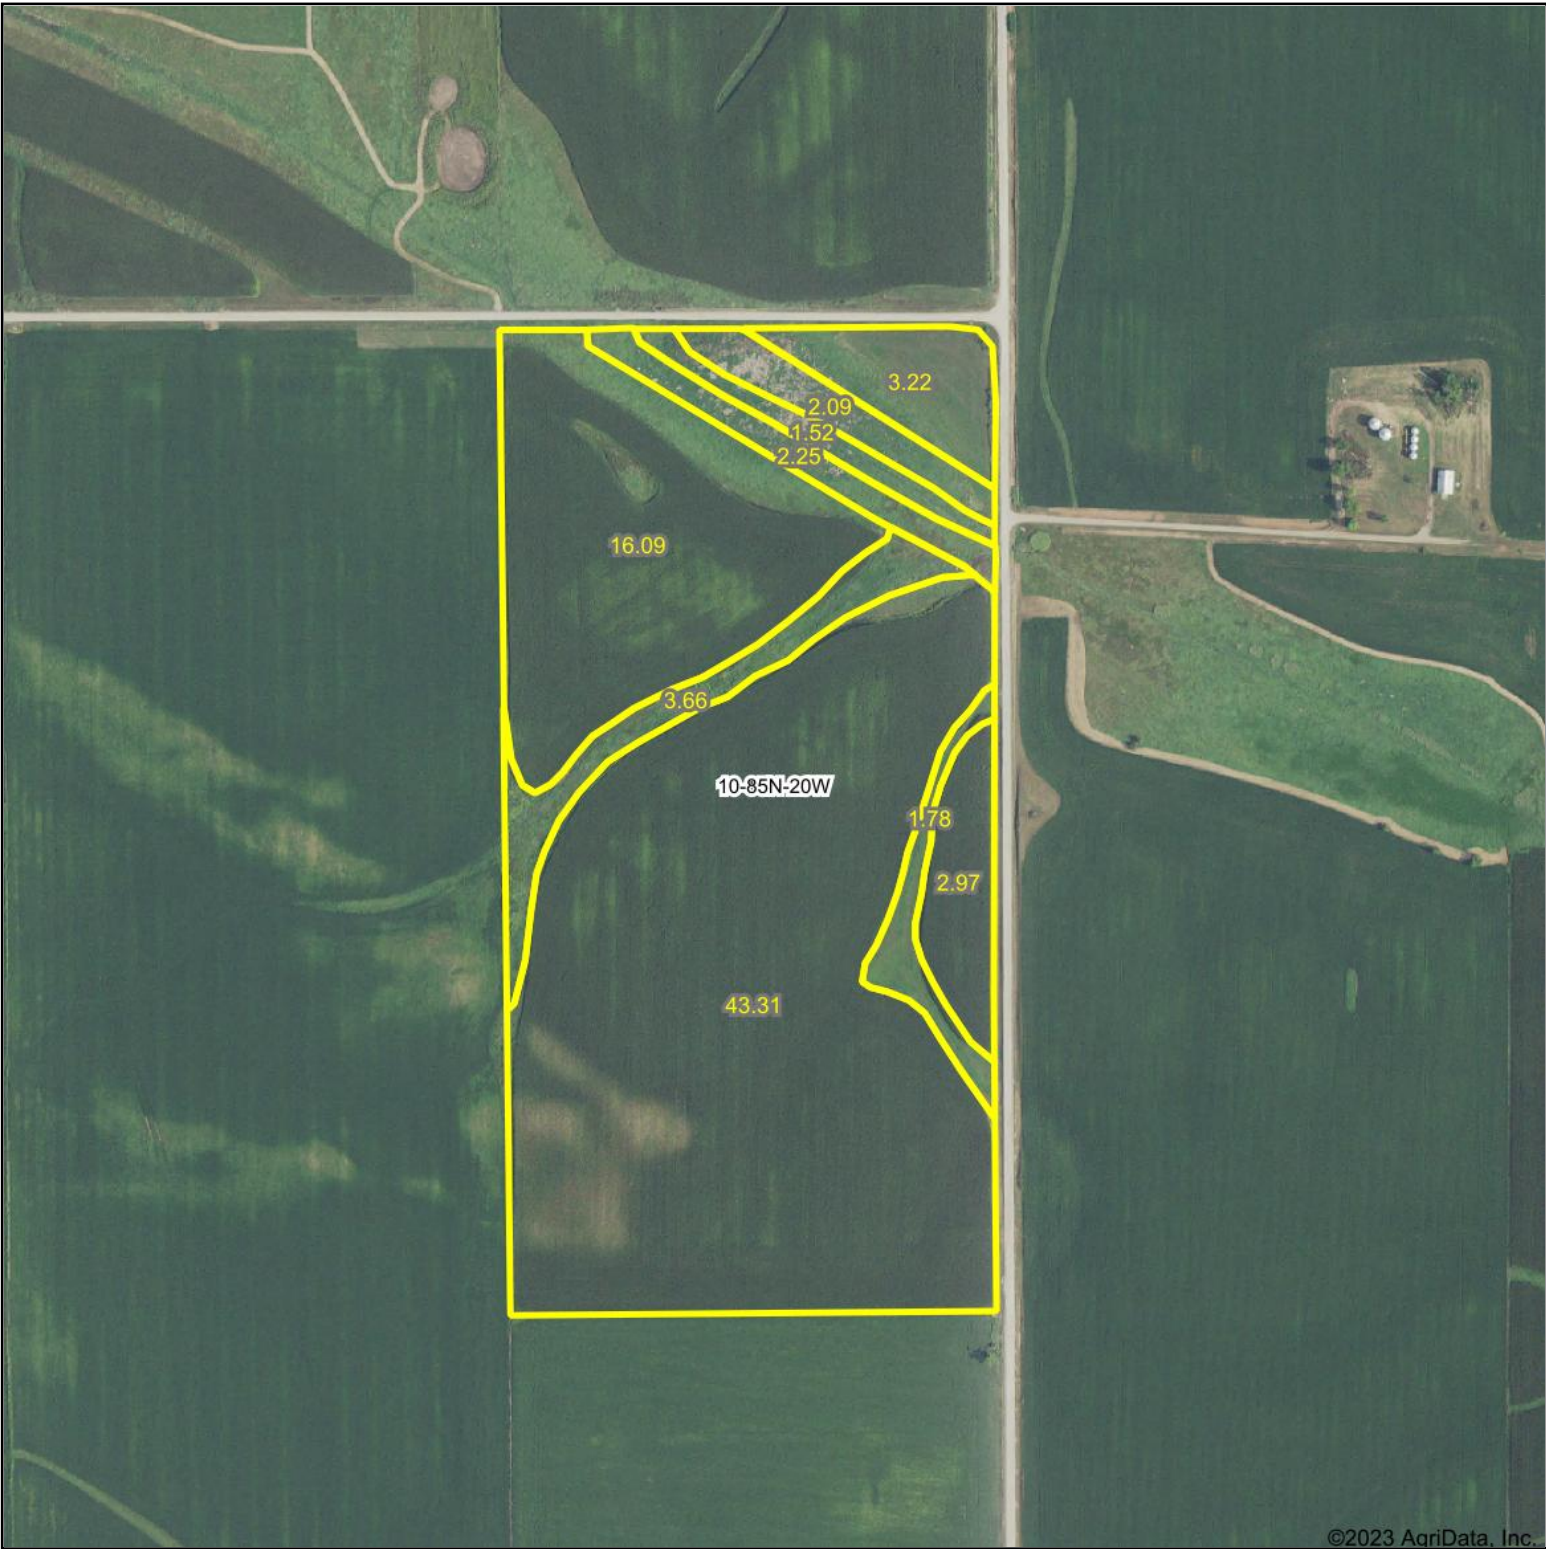

Aerial Map

©2023 AgriData, Inc.

Map Center: 42° 11' 14.81, -93° 10' 6.57

10-85N-20W
Marshall County
Iowa

6/8/2023