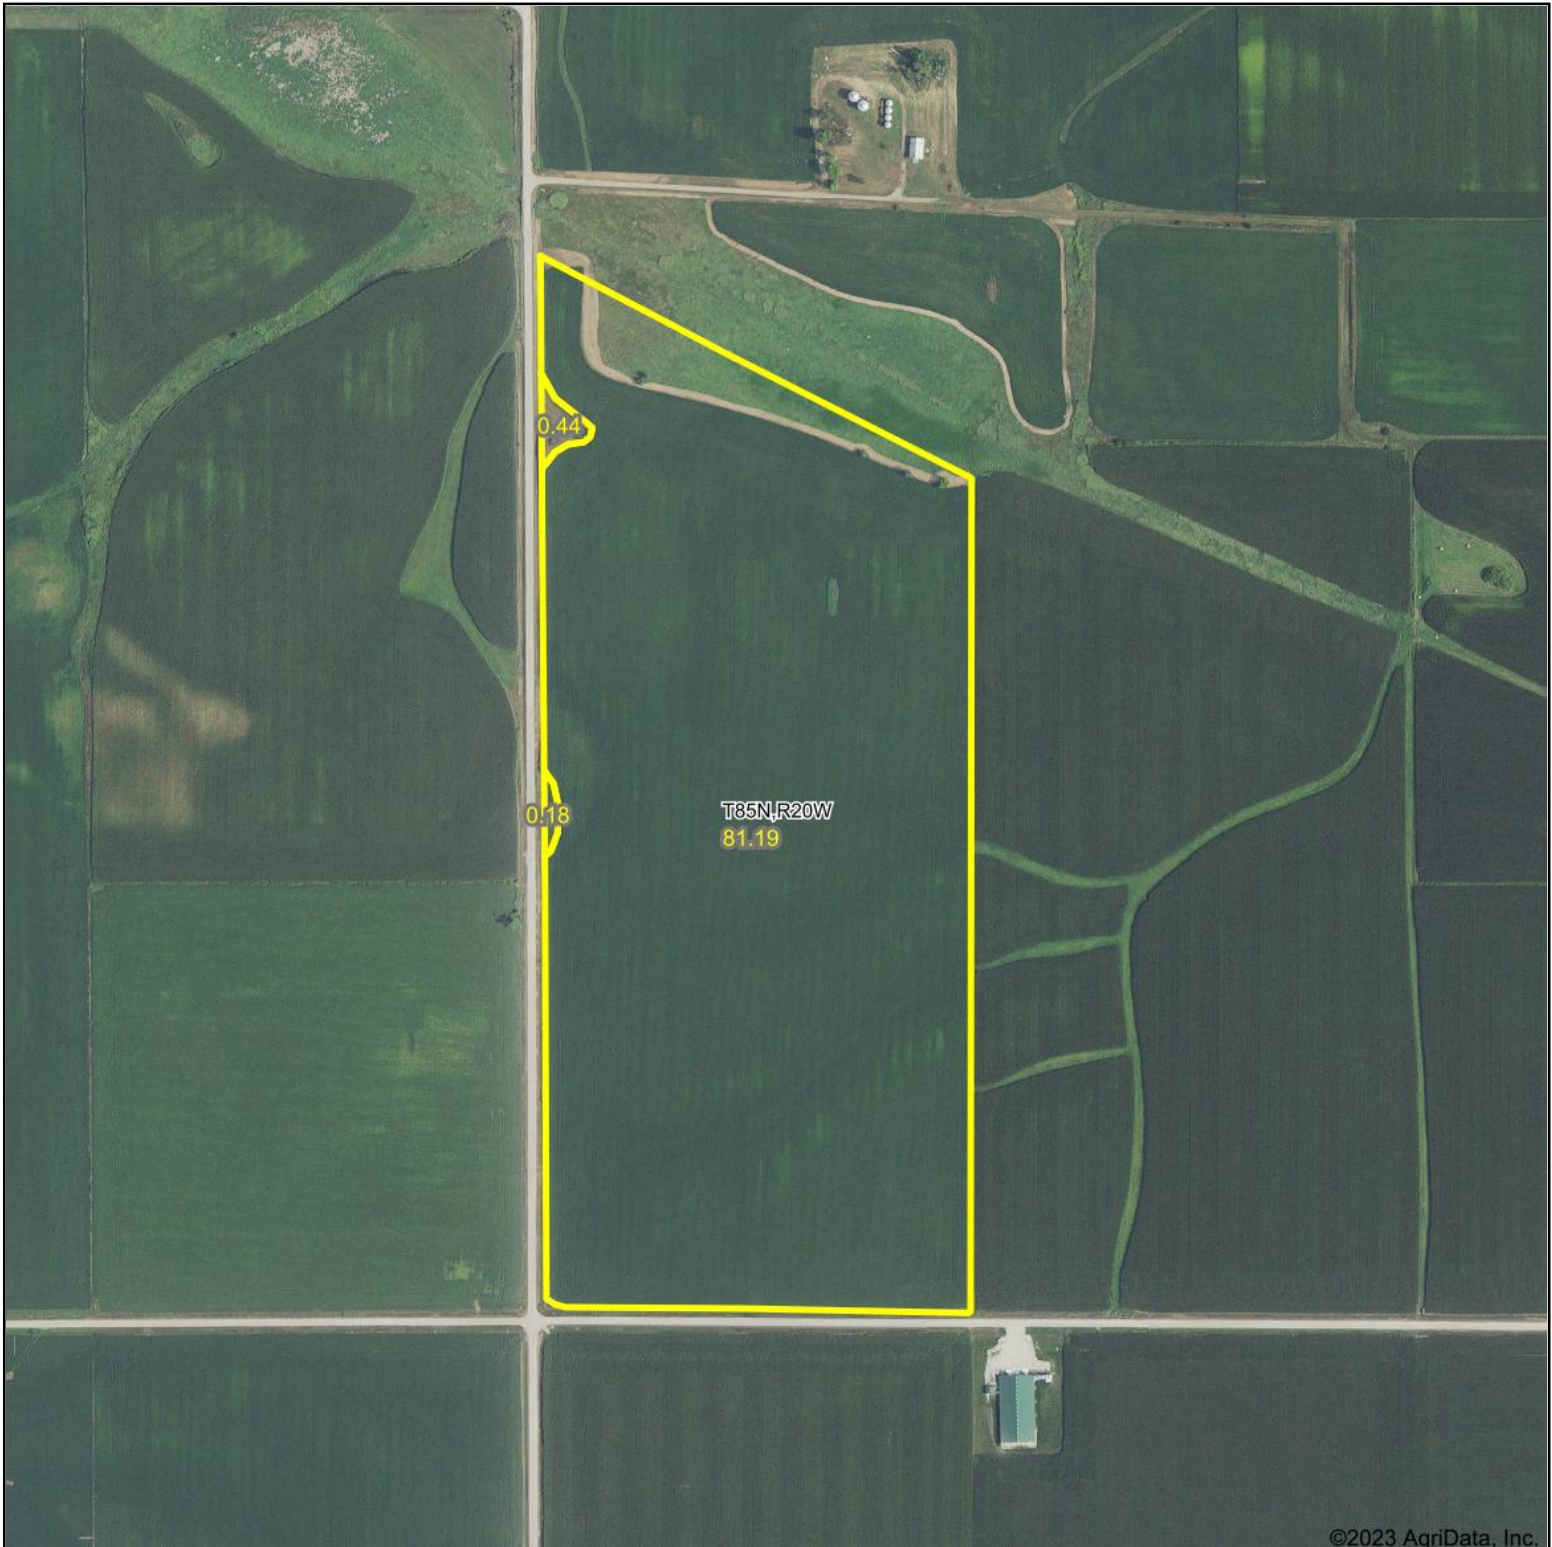

Aerial Map

©2023 AgriData, Inc.

Map Center: 42° 11' 3.99, -93° 9' 48.61

10-85N-20W
Marshall County
Iowa

6/7/2023

Maps Provided By:

© AgriData, Inc. 2023

www.AgriDataInc.com