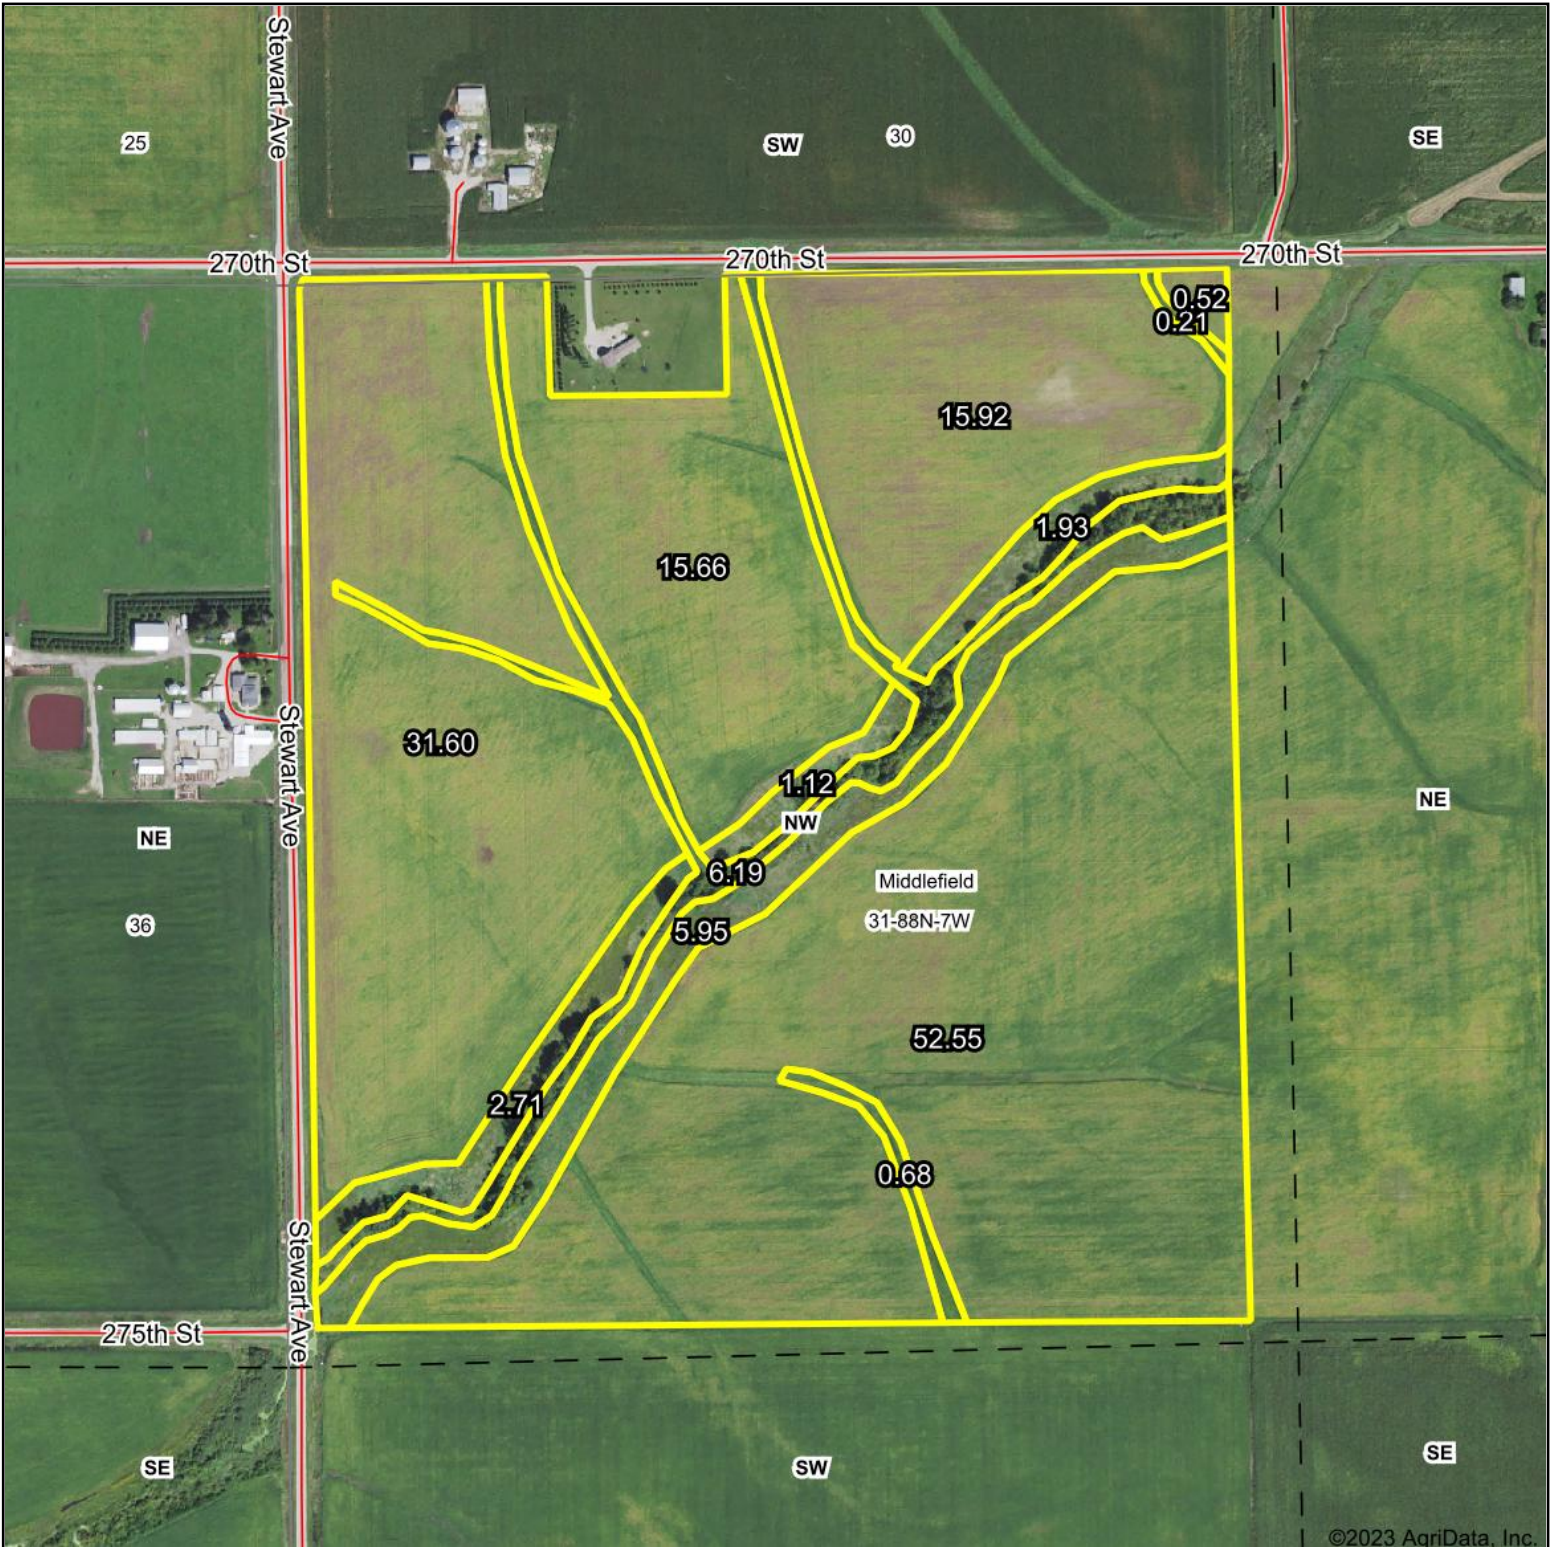

# Tract 1 FSA Aerial Map

©2023 AgriData, Inc.

Map Center: 42° 23' 43.12, -91° 42' 36.23

**31-88N-7W**  
**Buchanan County**  
**Iowa**

5/23/2023