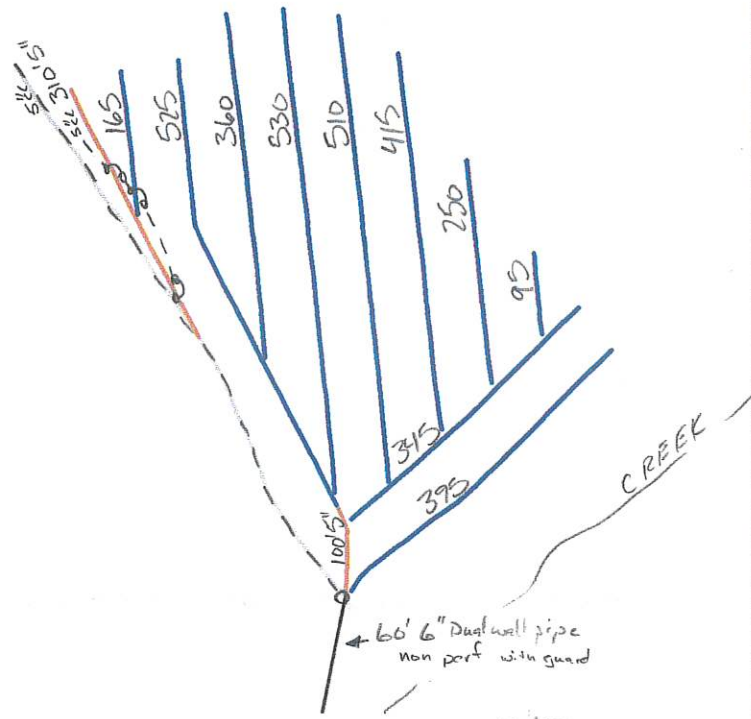

Stewart AVE.

Independence, Iowa  
(319) 334-3053

Client: BUCHANAN  
Farm: MIDDLEFIELD  
Field: #31 North  
Name: Wanda Kress Fall 2017  
Date: 11/23/2017

-  4 inch tile — 3,590
-  5 inch tile — 410'
-  6 inch tile
-  8 inch tile
-  10 inch tile
-  12 inch tile
-  old lines