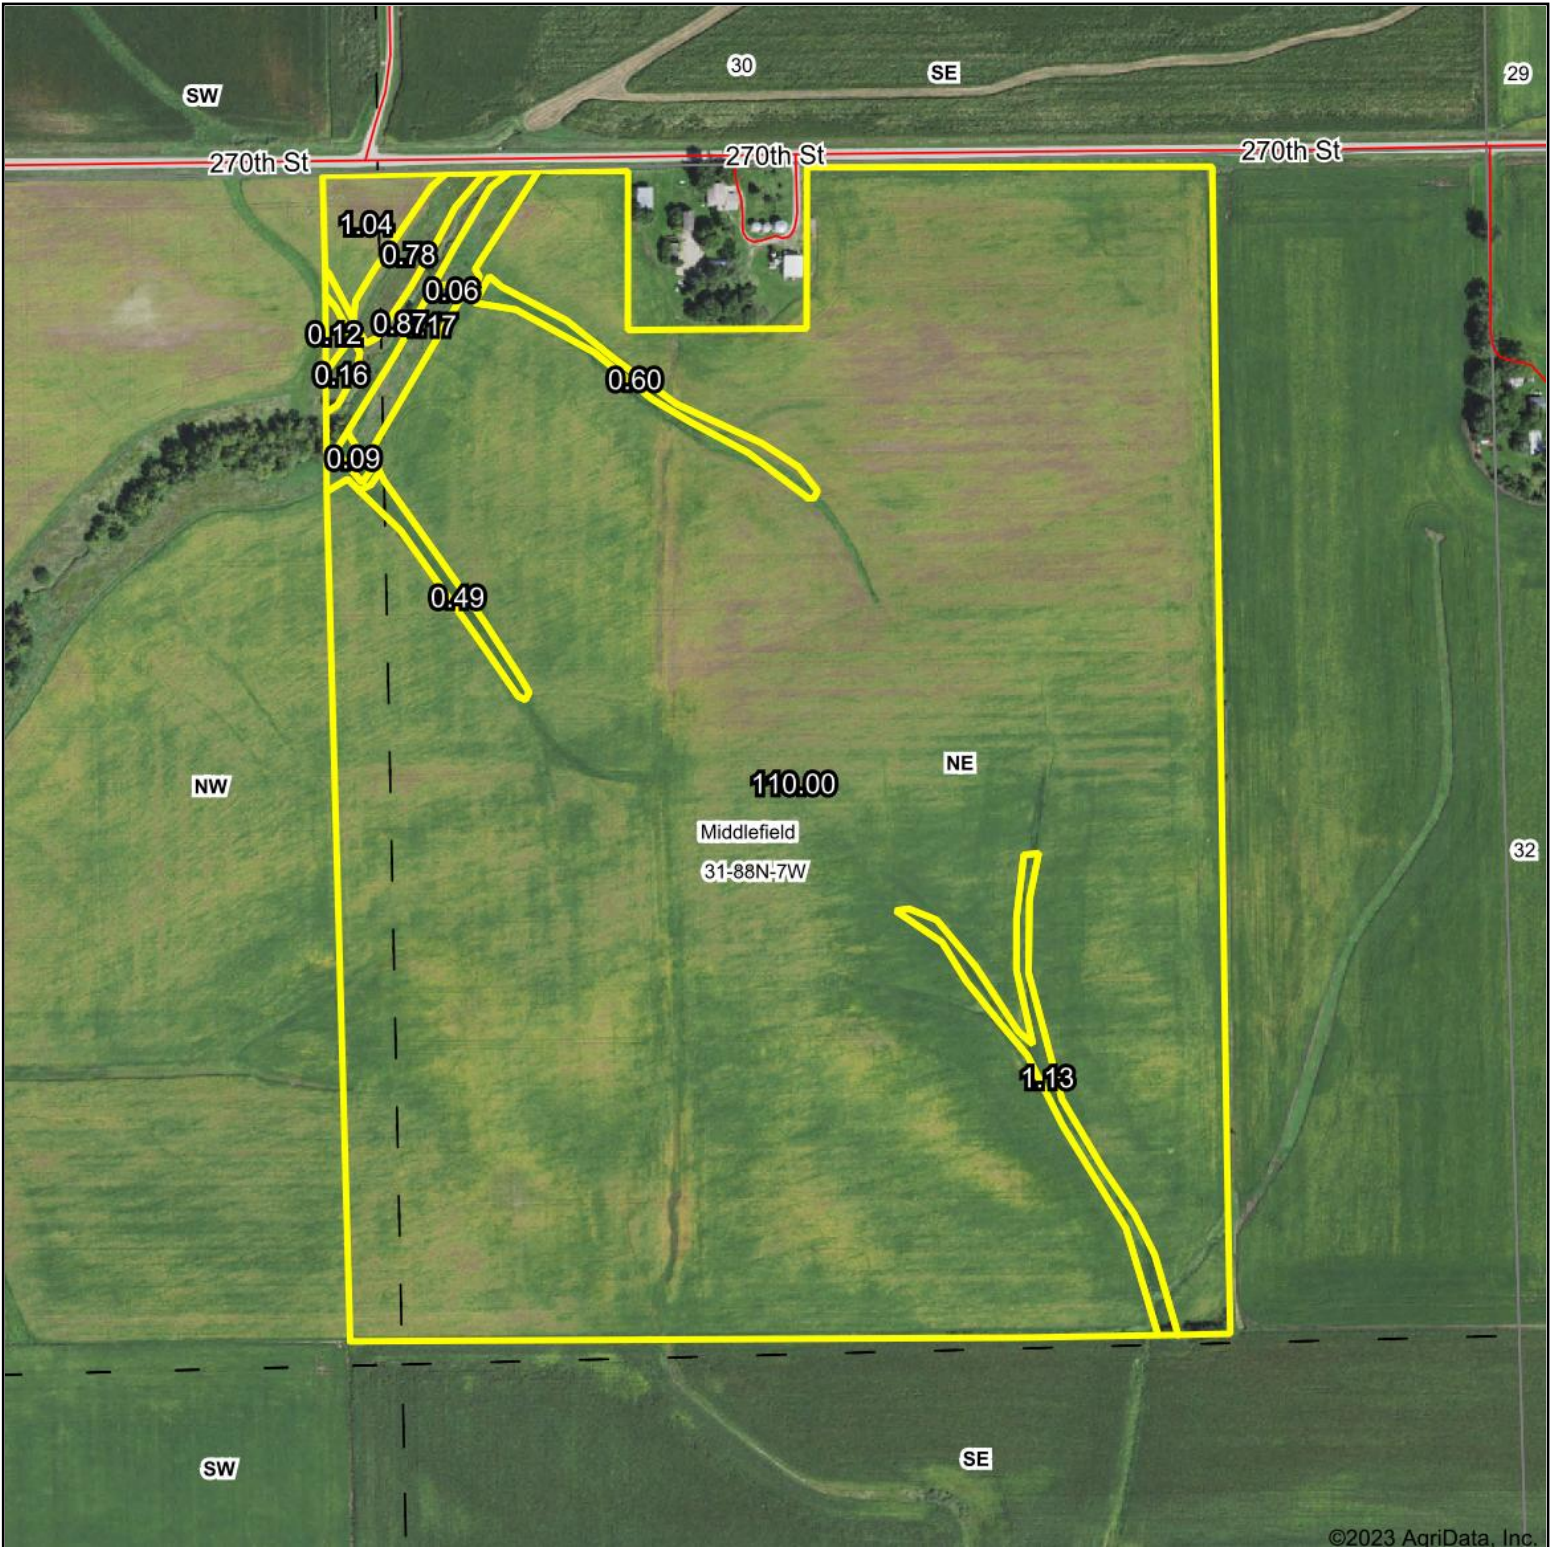

Tract 2 FSA Aerial Map

©2023 AgriData, Inc.

Map Center: 42° 23' 41.97, -91° 42' 7.77

31-88N-7W
Buchanan County
Iowa

5/23/2023

© AgriData, Inc. 2023 www.AgriDataInc.com