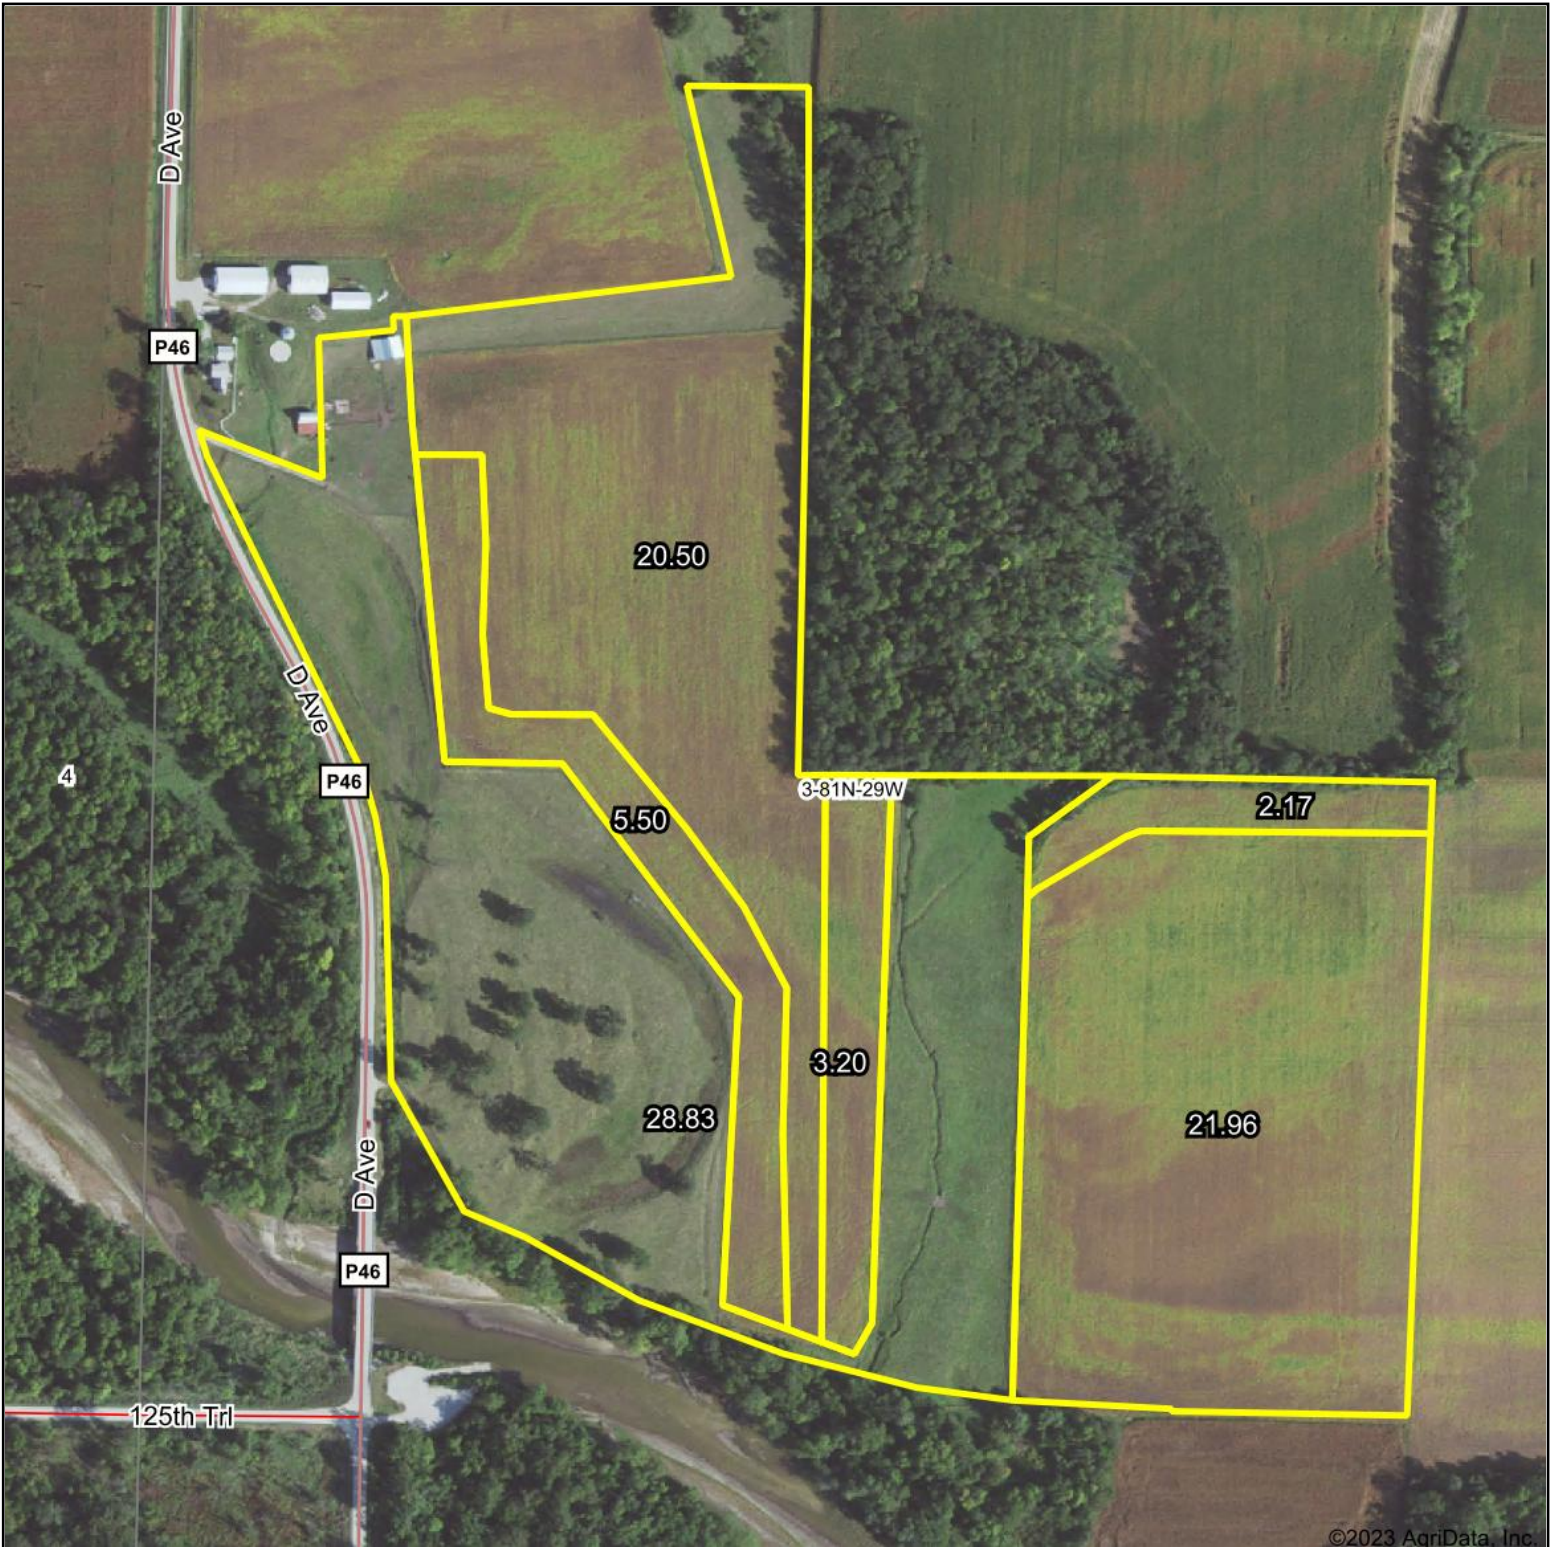

FSA Map

©2023 AgriData, Inc.

Boundary Center: 41° 51' 22.94, -94° 13' 1.81

3-81N-29W
Dallas County
Iowa

Maps Provided By:
 surety
CUSTOMIZED ONLINE MAPPING
© AgriData, Inc. 2023 www.AgriDataInc.com

7/17/2023